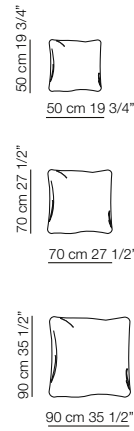

Divani  
Sofas

Elementi con 1 bracciolo  
Units with 1 armrest

Elementi senza braccioli  
Units without armrests

Divani P.125  
Sofas D.125

Divani con braccioli corti P.125  
Sofas with short armrests D.125

Elementi con 1 bracciolo P.125  
Units with 1 armrest D.125

Elementi con 1 bracciolo corto P.125  
Units with 1 short armrest D.125

Elementi senza braccioli P.125  
Units without armrests D.125

Pouf

Cuscini arredo SOFT  
SOFT loose cushions

# THE FUTURE PERFECT

All dimensions are expressed in centimeters and inches  
File CAD 2D-3D available upon request.