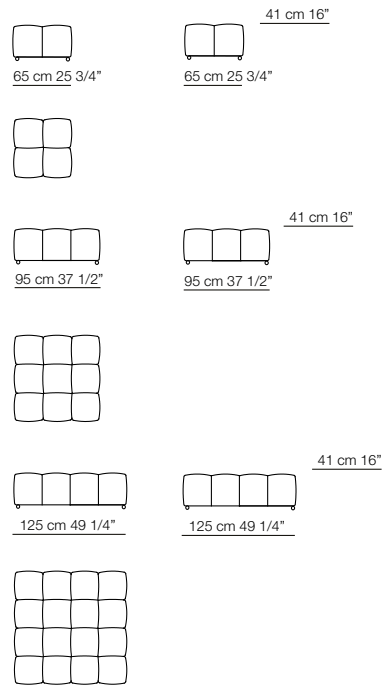

Elementi con 1 bracciolo P.125  
Units with 1 armrest D.125

Elementi con 1 bracciolo corto P.125  
Units with 1 short armrest D.125

Elementi senza braccioli P.125  
Units without armrests D.125

Pouf

Cuscini arredo SOFT  
SOFT loose cushions

# THE FUTURE PERFECT

All dimensions are expressed in centimeters and inches  
File CAD 2D-3D available upon request.