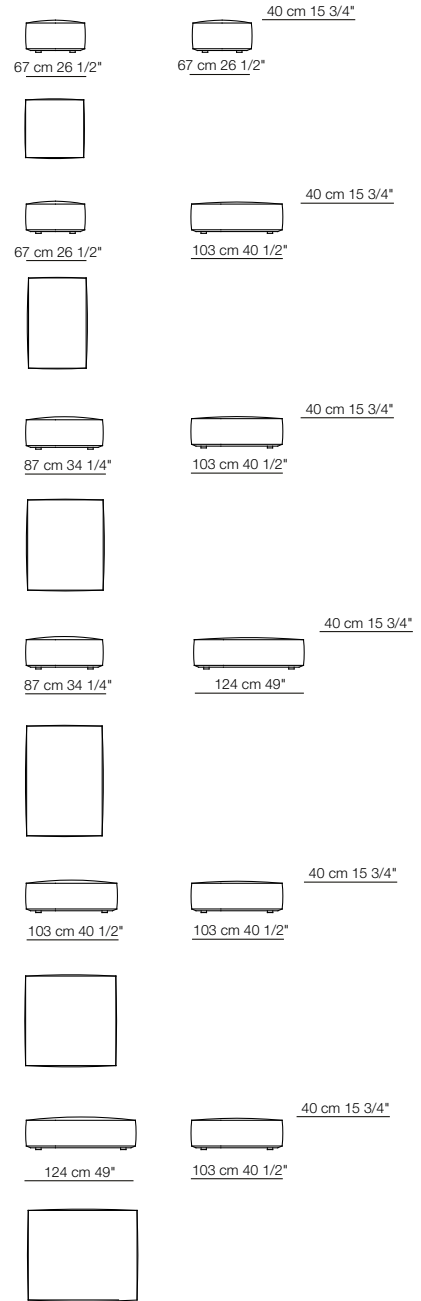

Elementi angolo P. 124
Corner units D. 124

Pouf

Sizes, weights and finishes may change without previous notice

2019 - Rev. 0 - Seven Salotti S.p.A. - All rights reserved