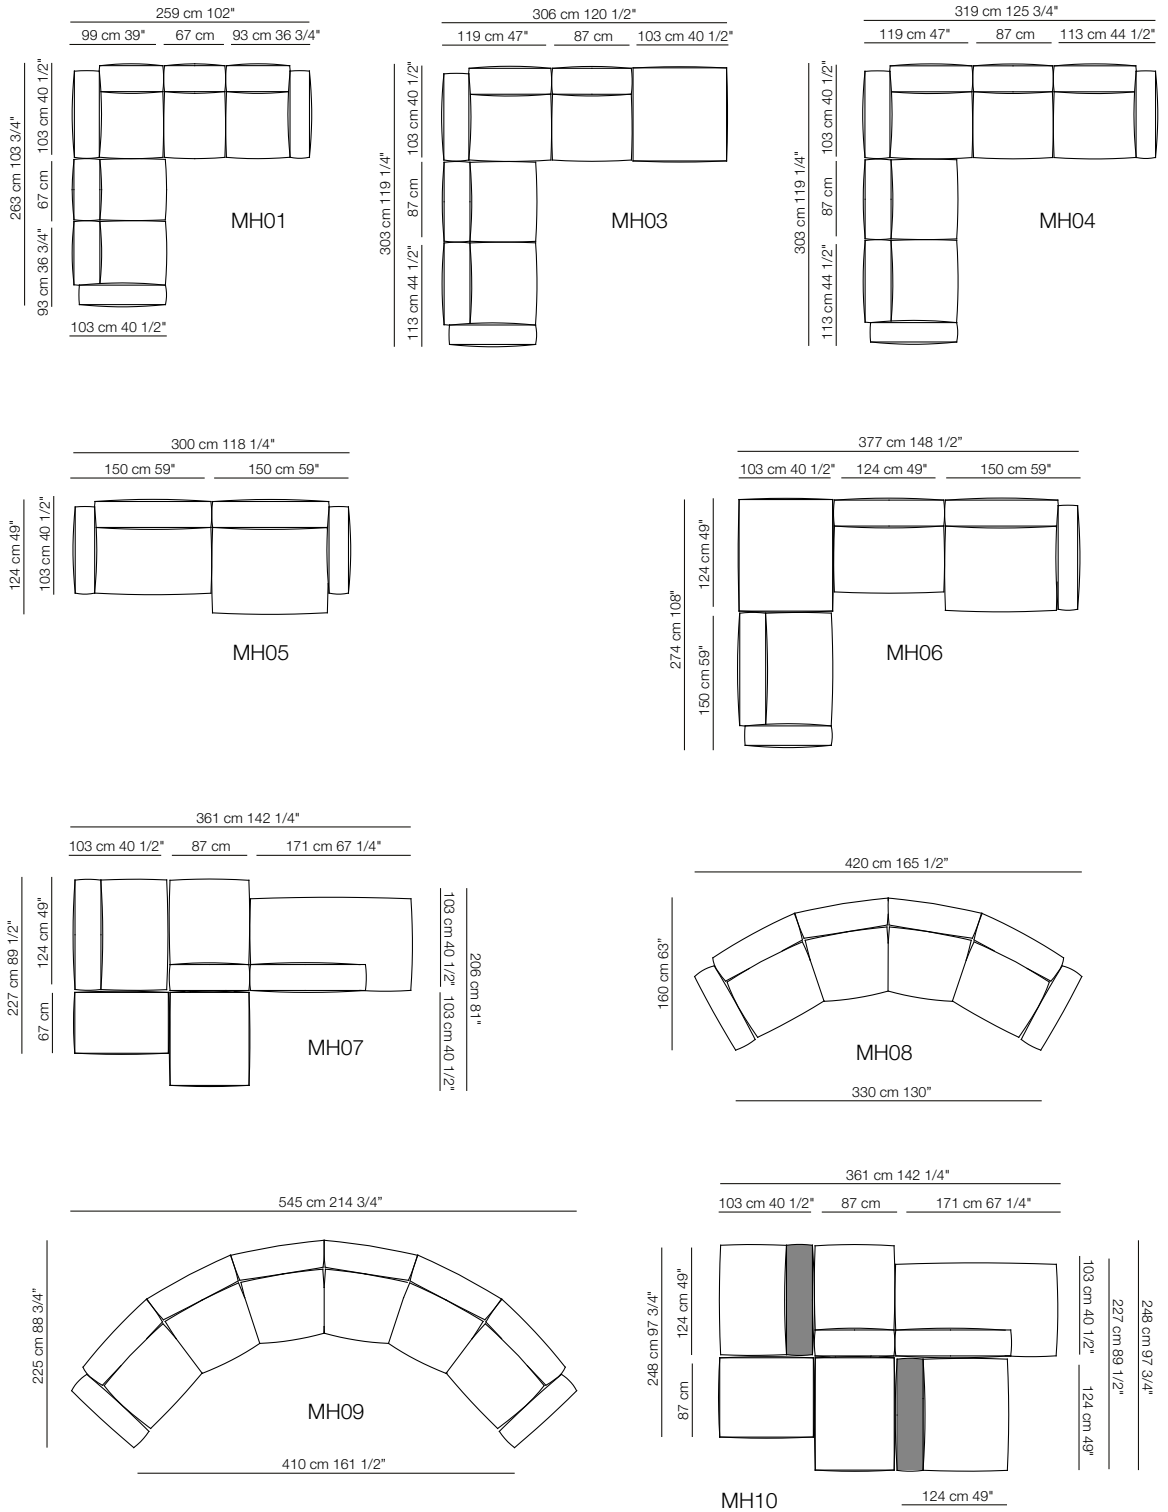

103 cm 40 1/2"

53 cm 21"
40 cm 15 3/4"

87 cm 34 1/4"
139 cm 54 3/4"

Poltrona con braccioli alti
Armchair with high armrests

87 cm 34 1/4"
139 cm 54 3/4"

103 cm 40 1/2"

40 cm 15 3/4"

Divani
Sofas

174 cm 68 1/2"
226 cm 89"

103 cm 40 1/2"

53 cm 21"
40 cm 15 3/4"

201 cm 79"
253 cm 99 3/4"

248 cm 97 3/4"
300 cm 118 1/4"

261 cm 103"
313 cm 123 1/4"

Elementi con 1 bracciolo
Units with 1 armrest

Elementi senza braccioli
Units without armrests

Elementi senza braccioli P. 124
Units without armrests D. 124

Elementi senza braccioli con schienale basso P. 124
Units without armrests with low backrest D. 124

Elementi angolo P. 124
Corner units D. 124

Composizioni
Compositions

All dimensions are expressed in centimeters and inches
File CAD 2D-3D available upon request.

For more information on product visit www.thefutureperfect.com, or contact us at: perfect@thefutureperfect.com