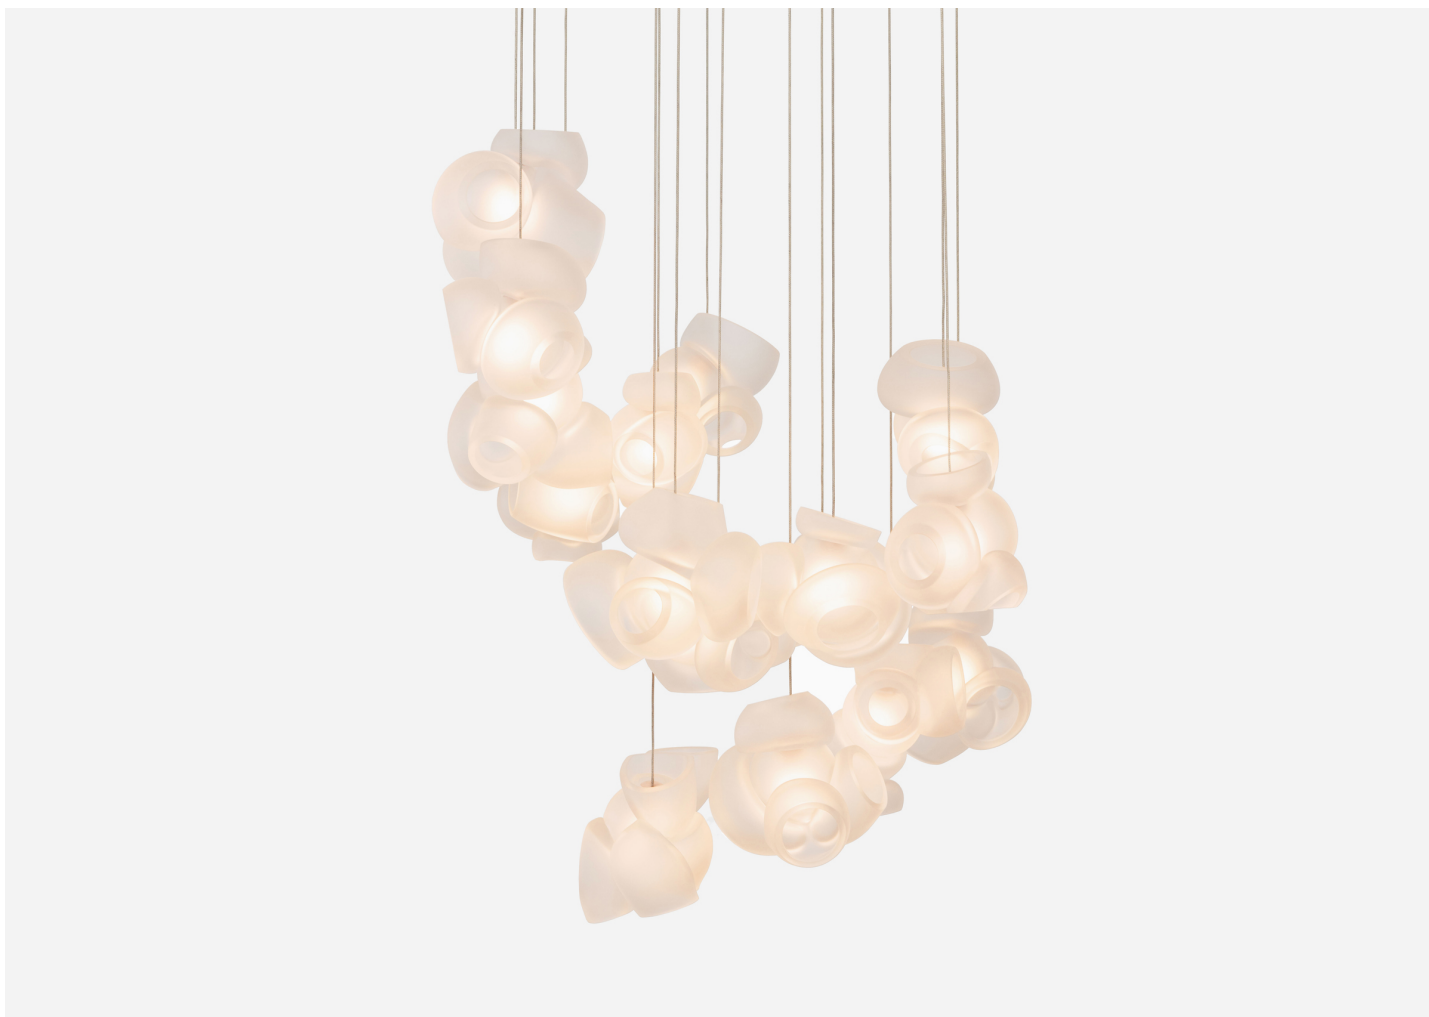

# 100.16 RANDOM

BOCCI

#### DIMENSIONS

Square Canopy: L 23.6" x W 23.6" x H 2"

Rectangle Canopy: L 43.3" x W 14.6" x H 2"

Globe: Dia. 5.5" - 7.5"

Overall Height: Custom length made to order (Min: 10', Max: 100'.)