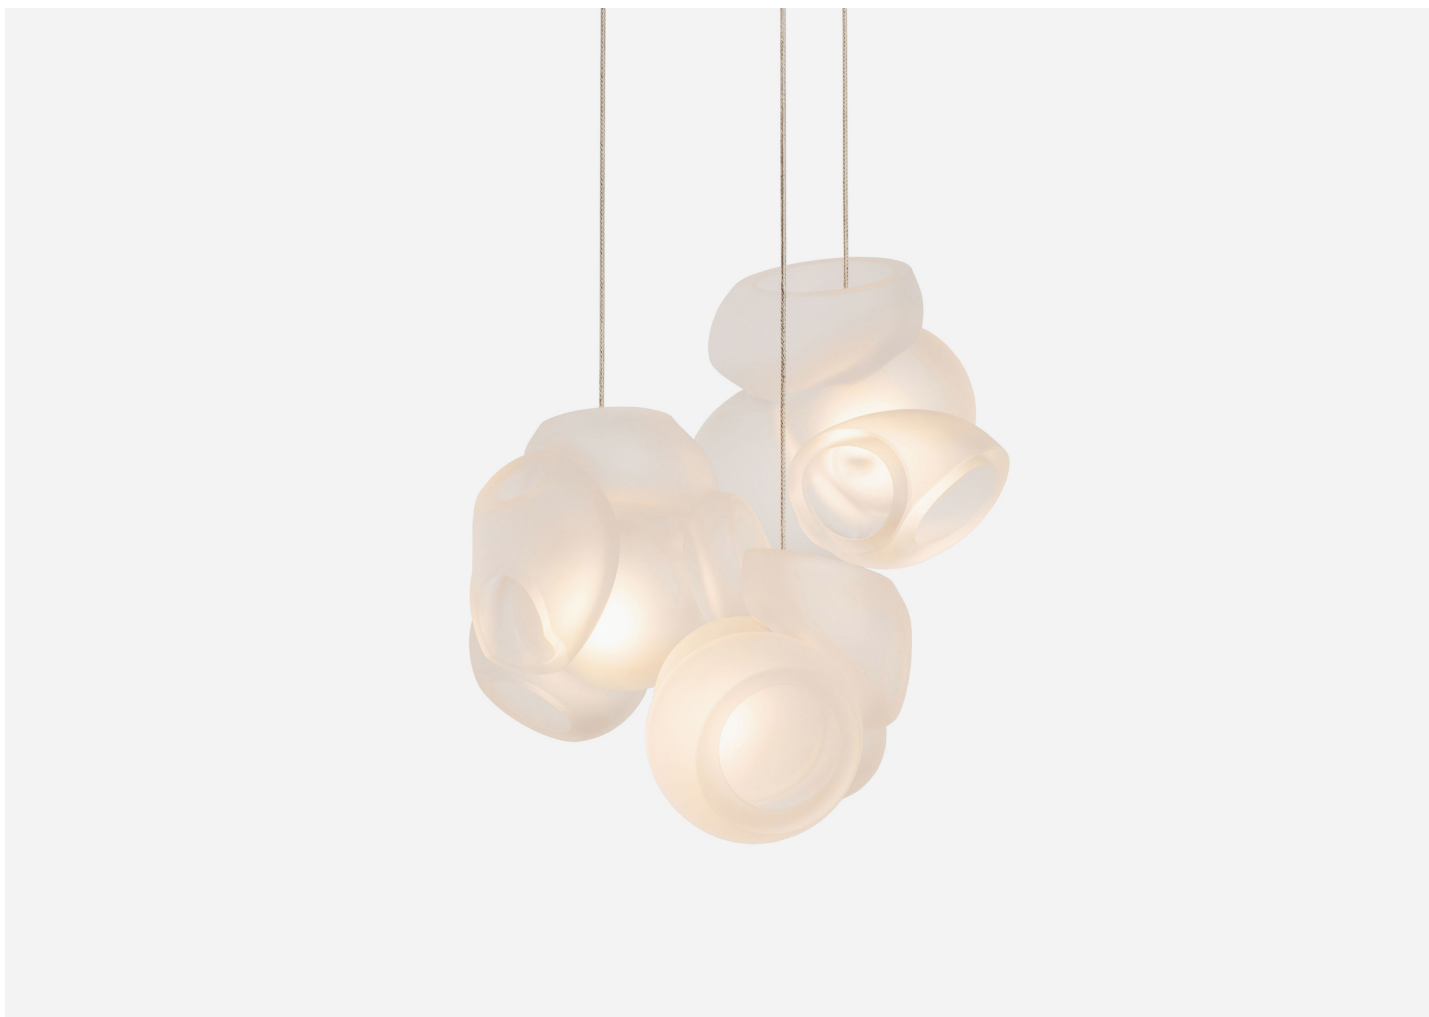

100.3

BOCCI

MANUFACTURER

Bocci

ORIGIN

Canada

PRODUCTION

Made to Order

DATE

2021

WEIGHT

17 lbs.

CERTIFICATIONS

UL, CE.

DISCLAIMER

Please note that the crisp cut edges of the 100 pendants are fragile and can chip if not handled with care when installing and cleaning.

MATERIALS

Blown glass, braided metal coaxial cable, and electrical components.

DIMENSIONS

Canopy: Dia. 6" x H 1.3"

Fixture: Dia. 5.5" - H 7.5"

Overall Height: Site adjustable up to 10' or 20' (up to 100' on custom fixtures.)

CUSTOMIZABLE

Custom options upon request.

ILLUMINATION

1.5W LED - 2000K, 2500K, or 3000K.

SUSPENSION

Standard suspension is site adjustable up to 10' or 20', and up to 100' for custom fixtures.

CANOPY

Dia. 6" x H 1.3"