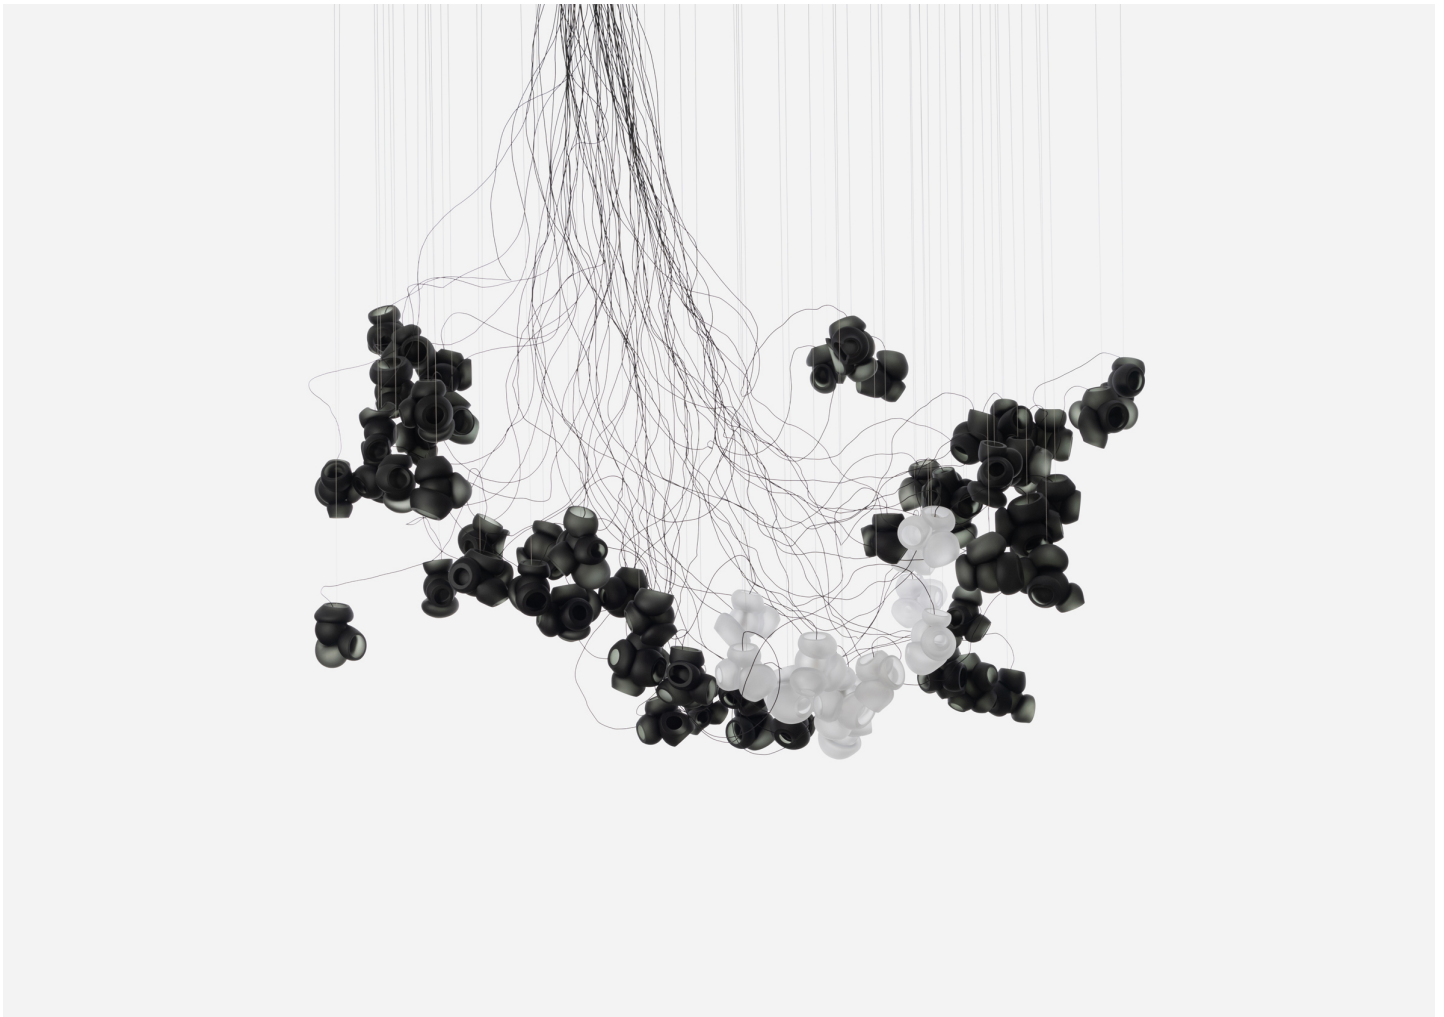

100.61 SCULPTURAL CABLE

BOCCI

MANUFACTURER

Bocci

ORIGIN

Canada

PRODUCTION

Made to Order

CERTIFICATIONS

UL, CB, CE, UKCA, RCM.

MATERIALS

Glass, Steel, electrical components.

DIMENSIONS

Canopy: Dia. 27.8"

Fixture: Dia. 7.5"

Overall Height: Custom length made to order (Min: 10', Max: 100'.)

CUSTOMIZABLE

Custom options upon request.

ILLUMINATION

12V - 1W LED - 2700K - 100lm - Dimmable.

SUSPENSION

Pendant lengths are predetermined by the client upon order confirmation and fabricated by Bocci. The shortest and longest lengths must be specified, with a recommended minimum separation of 12" to achieve an optimal cascade effect. Bocci will then create a random selection of lengths within the provided range.