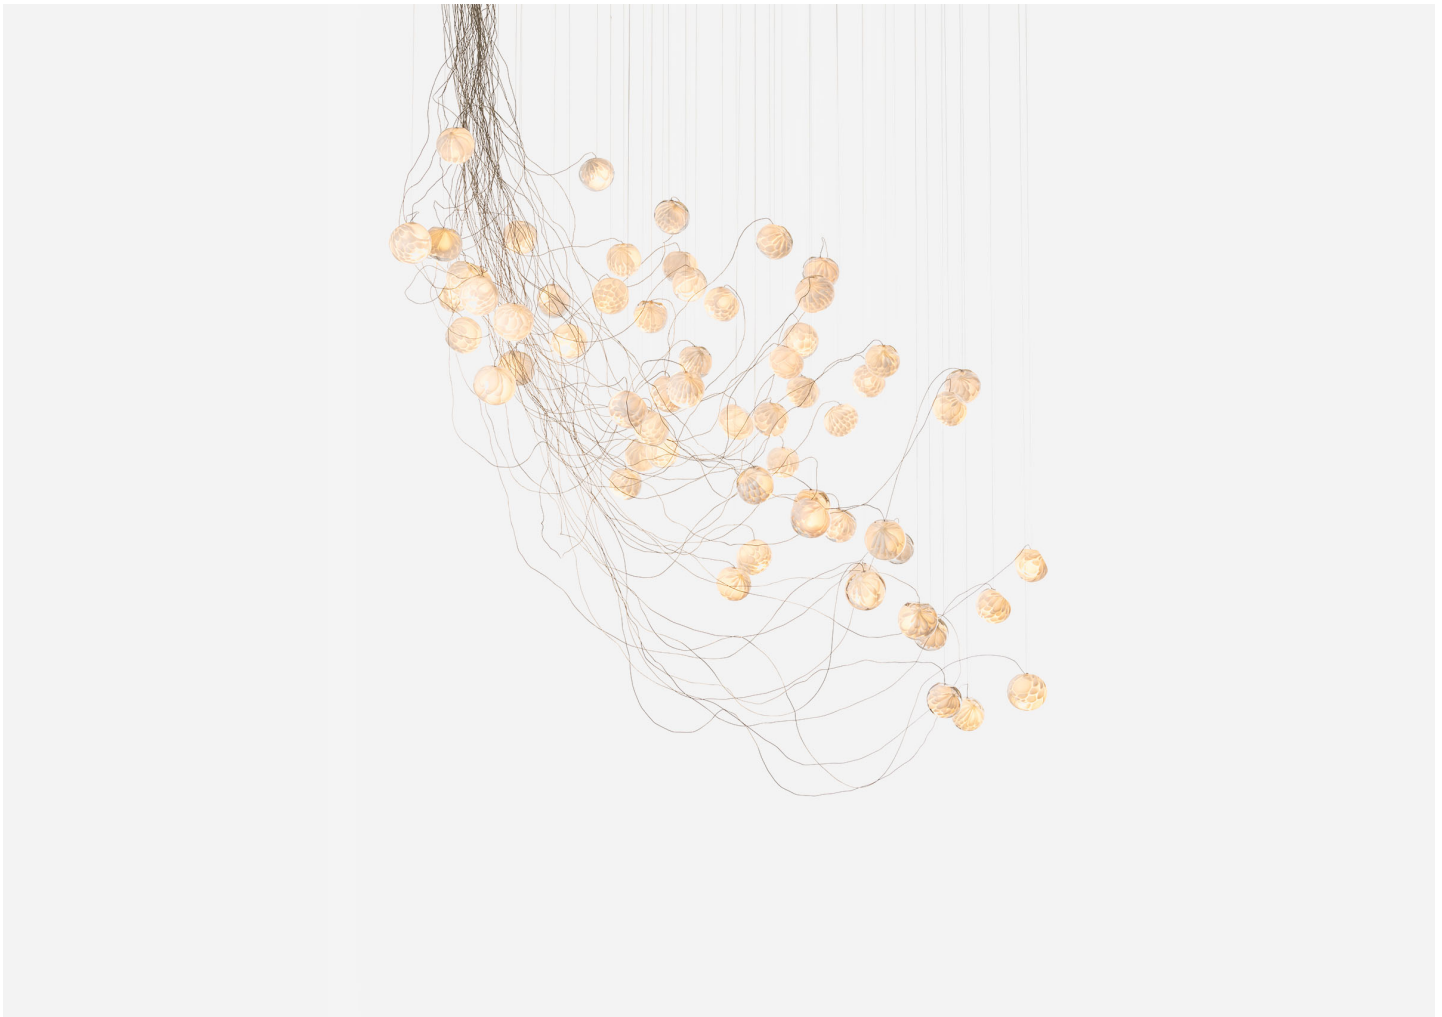

118.61 SCULPTURAL CABLE

BOCCI

MANUFACTURER

Bocci

ORIGIN

Canada

PRODUCTION

Made to Order

MATERIALS

Glass, Steel & Electrical Components

DIMENSIONS

Pendant: Dia. 5.1" - 5.75"

CUSTOMIZABLE

2500K and 3000K LED options available. Please inquire directly for more information

ILLUMINATION

1W LED - 12V Low Voltage - 2700K - 117lm/bulb - 90+ CRI - ELV + 0-10V Dimming

SUSPENSION

Non-adjustable length. This fixture requires design drawings to determine the specific lengths for the cables.

CANOPY

Dia. 27.8" x H 2.1"