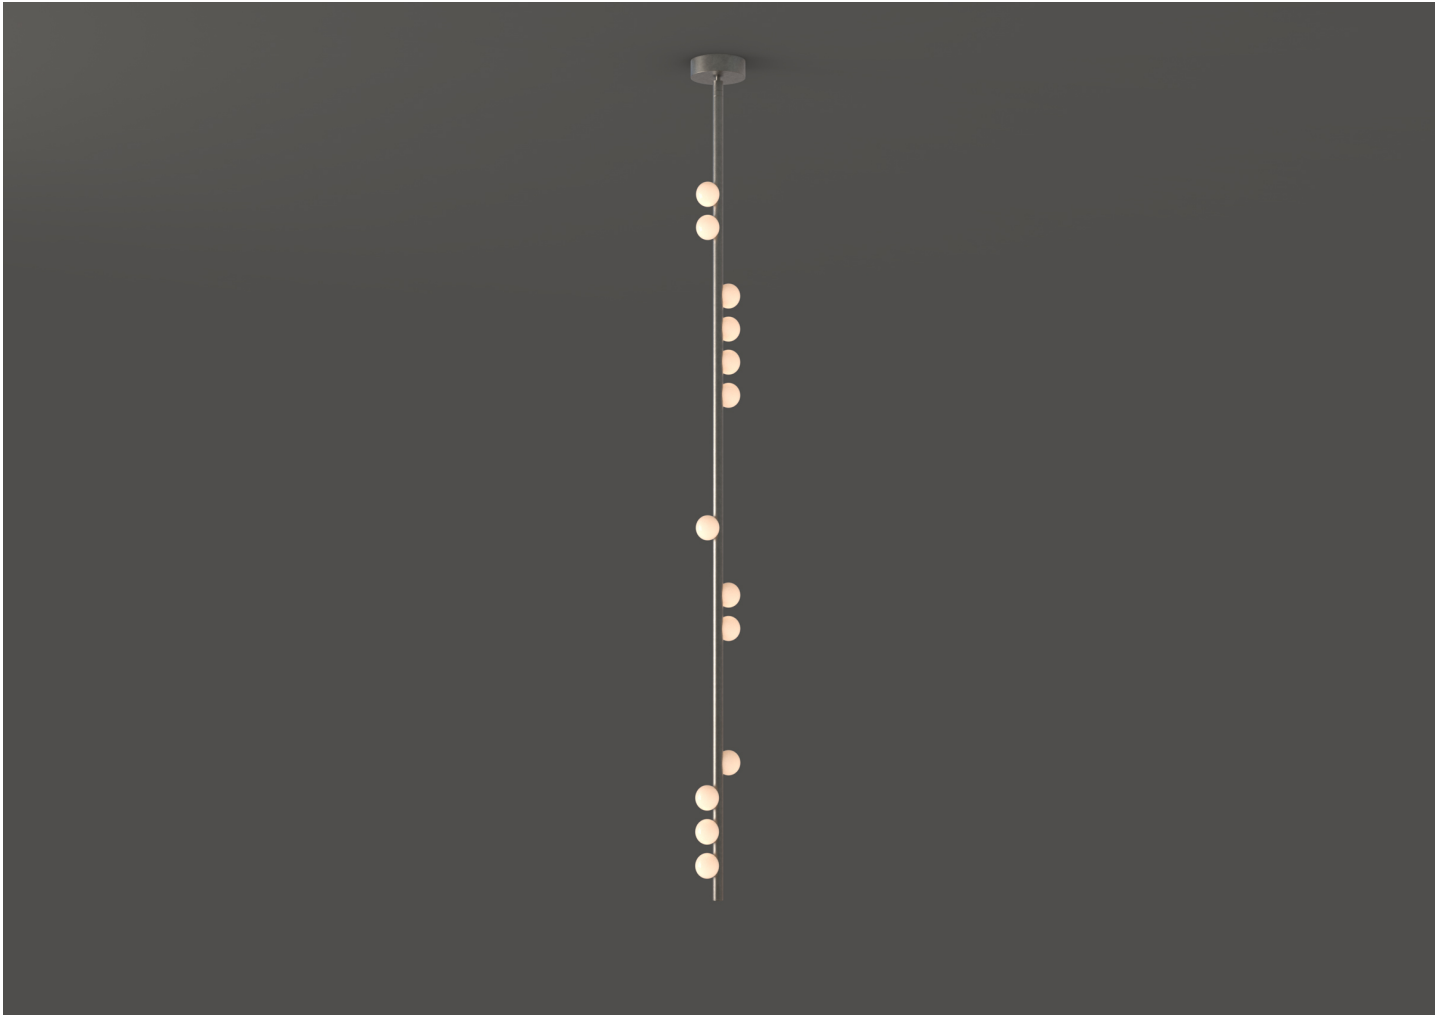

13-BULB DROP SYSTEM PENDANT DSP.13.01

LINDSEY ADELMAN FOR LINDSEY ADELMAN STUDIO

DESIGNER
Lindsey Adelman

MANUFACTURER
Lindsey Adelman Studio

ORIGIN
United States

PRODUCTION
Made to Order

DATE
2018

WEIGHT
14 lbs.

CERTIFICATIONS
UL, cUL

DISCLAIMER
Dimensions are approximate and may vary slightly due to the hand-blown nature of the glass. Bulbs included.

MATERIALS
Machined Brass, Glass.

DIMENSIONS
Canopy: Dia. 5" x H 1.5"
Fixture: W 4" x D 2" x H 75"
Globes: Dia. 2.25"

ILLUMINATION
G4, 12V, 1.2W, 2700K - Dimmable LED.

SUSPENSION
Longer drop lengths are available at an additional cost, please inquire directly.