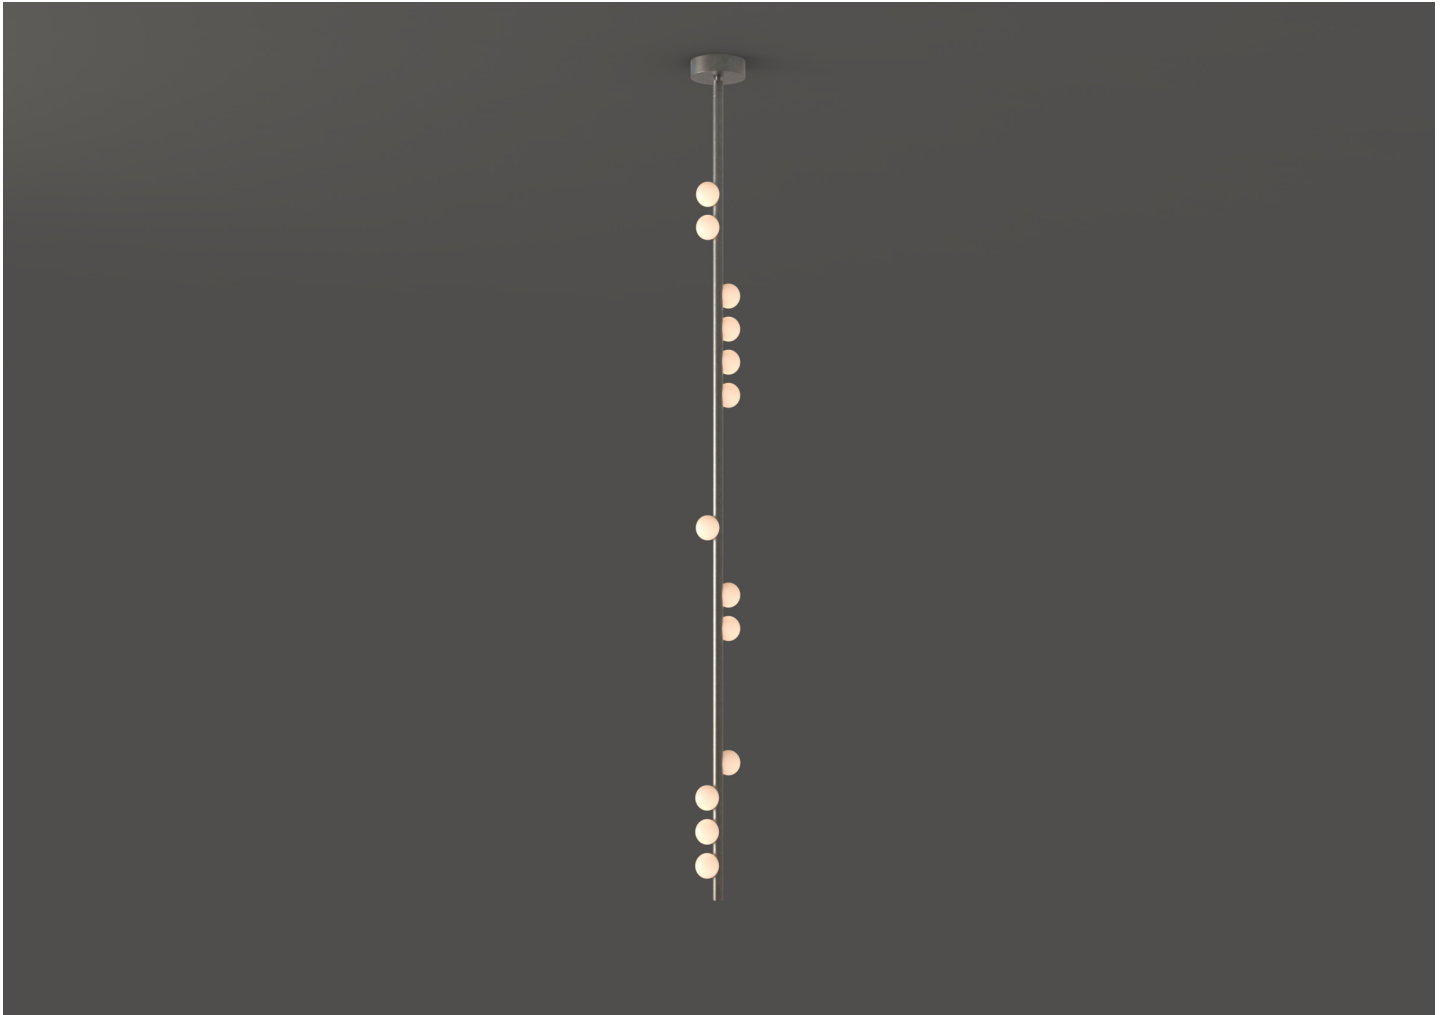

13-BULB DROP SYSTEM PENDANT DSP.13.01

LINDSEY ADELMAN FOR LINDSEY ADELMAN STUDIO

DESIGNER
Lindsey Adelman

MANUFACTURER
Lindsey Adelman Studio

ORIGIN
United States

PRODUCTION
Made to Order

DATE
2018

WEIGHT
14 lbs.

CERTIFICATIONS
UL, cUL

DISCLAIMER

Dimensions are approximate and may vary slightly. Due to the Hand-Blown nature of the Glass, there may be slight variations in size.

MATERIALS

Machined Brass, Glass.

DIMENSIONS

Canopy: Dia. 5" x H 1.5"

Fixture: W 4" x D 2" x H 75"

Globes: Dia. 2.25"

CUSTOMIZABLE

Longer drop lengths are available at an additional cost, for more information please inquire directly.

ILLUMINATION

G4, 12V, 1.2W, 2700K - Dimmable LED.