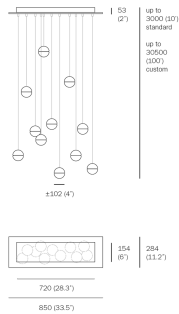

14.11

BOCCI

14.11

BOCCI

MANUFACTURER

Bocci

ORIGIN

Canada

PRODUCTION

Made to Order

DATE

2005

WEIGHT

65 lbs.

CERTIFICATIONS

UL, CE

DIMENSIONS

Square Canopy: L 20" x W 20" x H 2"

Rectangle Canopy: L 33.5" x W 11.2" x H 2"

Overall Height: Custom length made to order (Min: 10', Max: 100')

ILLUMINATION

1.5W LED or 10W xenon.

SUSPENSION

Pendant lengths are pre-set during production and are not site adjustable. Lengths are determined by client upon order confirmation and fabricated by Bocci. Shortest and longest lengths must be provided and are recommended to be no less than 12" (300mm) apart to create an optimum cascade. Bocci will create a random selection of lengths throughout the minimum and maximum range provided.