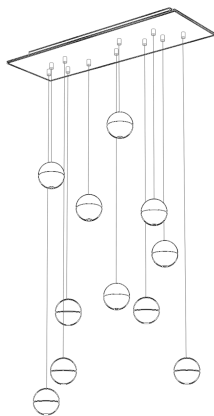

14.11
BOCCI

14.11

BOCCI

MANUFACTURER

Bocci

ORIGIN

Canada

PRODUCTION

Made to Order

WEIGHT

65 lbs

DISCLAIMER

LED lamping on 14.7 is not dimmable. Unless otherwise noted when ordering, all chandeliers will be outfitted to be xenon compatible. As an alternative to the junction box transformer, Bocci recommends mounting power supplies remotely in an easily accessible and hidden location for ease of long-term maintenance. Shortest and longest lengths must be provided and are recommended to be no less than 12" (300mm) apart to create an optimum cascade. Bocci will create a random selection of lengths throughout the minimum and maximum range provided.

MATERIALS

Cast glass, blown borosilicate glass, braided metal coaxial cable, electrical components, white powder coated nickel canopy.

DIMENSIONS

Individual: Dia 4.5" x H 4"

Overall Square: W 15" x customizable height

Overall Rectangle: W 28.3" x customizable height

CUSTOMIZABLE

Custom options upon request.

ILLUMINATION

1.5w LED or 10w xenon

SUSPENSION

Standard suspension is adjustable up to 10' and up to 100' custom. Shortest and longest cable length (from canopy to base of fixture) at 12" 18" 24" 30" 36"