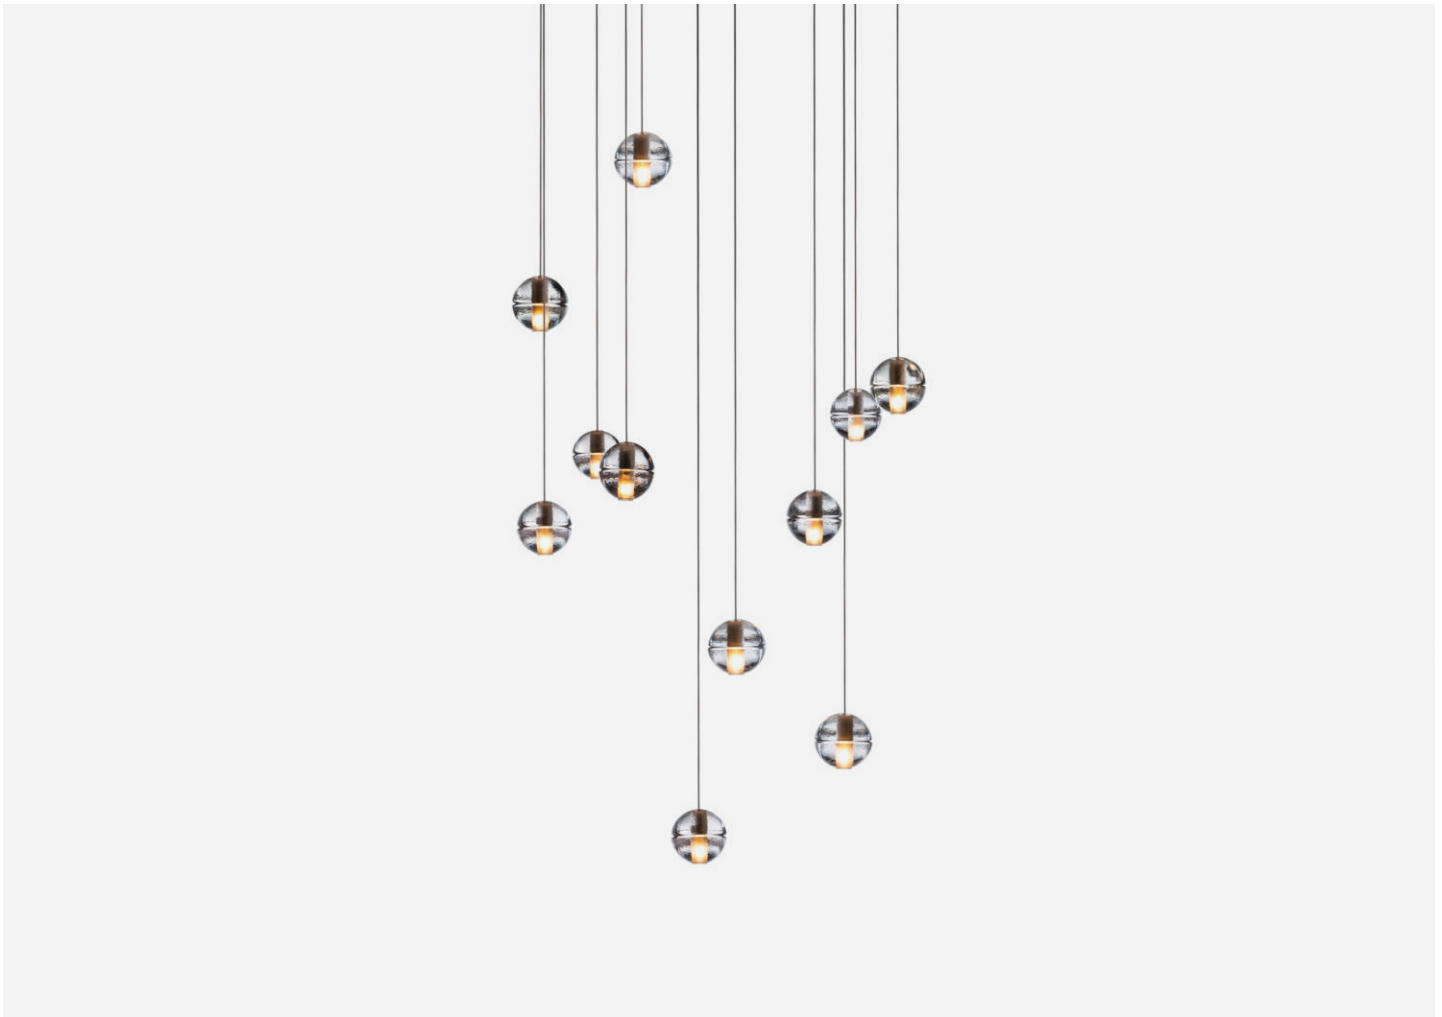

14.11 RANDOM

BOCCI

MANUFACTURER

Bocci

ORIGIN

Canada

PRODUCTION

Made to Order

MATERIALS

Cast glass, blown borosilicate glass, braided metal coaxial cable, electrical components, white powder coated nickel canopy.

DIMENSIONS

Square Canopy: L 20" x W 20" x H 2"

Rectangle Canopy: L 33.5" x W 11.2" x H 2"

Overall Height: Custom length made to order (Min: 10', Max: 100'.)

ILLUMINATION

1.5W LED or 10W Xenon.

SUSPENSION

Pendant lengths are predetermined by the client upon order confirmation and fabricated by Bocci. The shortest and longest lengths must be specified, with a recommended minimum separation of 12" to achieve an optimal cascade effect. Bocci will then create a random selection of lengths within the provided range.