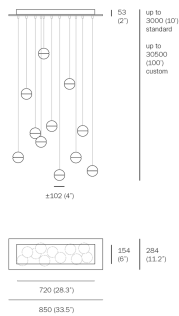

14.11
BOCCI

14.11

BOCCI

MANUFACTURER

Bocci

ORIGIN

Canada

PRODUCTION

Made to Order

WEIGHT

65 lbs

DISCLAIMER

LED lamping on 14.7 is not dimmable. Unless otherwise noted when ordering, all chandeliers will be outfitted to be xenon compatible. As an alternative to the junction box transformer, Bocci recommends mounting power supplies remotely in an easily accessible and hidden location for ease of long-term maintenance. Shortest and longest lengths must be provided and are recommended to be no less than 12" (300mm) apart to create an optimum cascade. Bocci will create a random selection of lengths throughout the minimum and maximum range provided.

MATERIALS

Cast glass, blown borosilicate glass, braided metal coaxial cable, electrical components, white powder coated nickel canopy.

DIMENSIONS

Individual: Dia 4.5" x H 4"

Overall Square: W 15" x customizable height

Overall Rectangle: W 28.3" x customizable height

CUSTOMIZABLE

Custom options upon request.

ILLUMINATION

1.5w LED or 10w xenon

SUSPENSION

Standard suspension is adjustable up to 10' and up to 100' custom. Shortest and longest cable length (from canopy to base of fixture) at 12" 18" 24" 30" 36"