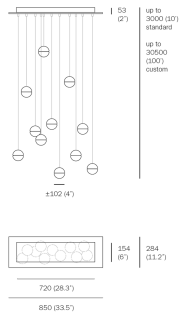

# 14.11

BOCCI

MANUFACTURER

Bocci

ORIGIN

Canada

PRODUCTION

Made to Order

MATERIALS

Cast glass, blown borosilicate glass, braided metal coaxial cable, electrical components, white powder coated nickel canopy.

DIMENSIONS

Square Canopy: L 20" x W 20" x H 2"

Rectangle Canopy: L 33.5" x W 11.2" x H 2"

Overall Height: Custom length made to order (Min: 10', Max: 100')

ILLUMINATION

1.5W LED or 10W xenon.

SUSPENSION

Pendant lengths are pre-set during production and are not site adjustable. Lengths are determined by client upon order confirmation and fabricated by Bocci. Shortest and longest lengths must be provided and are recommended to be no less than 12" (300mm) apart to create an optimum cascade. Bocci will create a random selection of lengths throughout the minimum and maximum range provided.