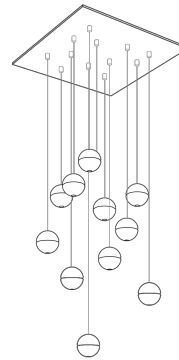

14.11
BOCCI

14.11

BOCCI

MANUFACTURER

Bocci

ORIGIN

Canada

PRODUCTION

Made to Order

WEIGHT

65 lbs

DISCLAIMER

LED lamping on 14.7 is not dimmable. Unless otherwise noted when ordering, all chandeliers will be outfitted to be xenon compatible. As an alternative to the junction box transformer, Bocci recommends mounting power supplies remotely in an easily accessible and hidden location for ease of long-term maintenance. Shortest and longest lengths must be provided and are recommended to be no less than 12" (300mm) apart to create an optimum cascade. Bocci will create a random selection of lengths throughout the minimum and maximum range provided.

MATERIALS

Cast glass, blown borosilicate glass, braided metal coaxial cable, electrical components, white powder coated nickel canopy.

DIMENSIONS

Individual: Dia 4.5" x H 4"

Overall Square: W 15" x customizable height

Overall Rectangle: W 28.3" x customizable height

CUSTOMIZABLE

Custom options upon request.

ILLUMINATION

1.5w LED or 10w xenon

SUSPENSION

Standard suspension is adjustable up to 10' and up to 100' custom. Shortest and longest cable length (from canopy to base of fixture) at 12" 18" 24" 30" 36"