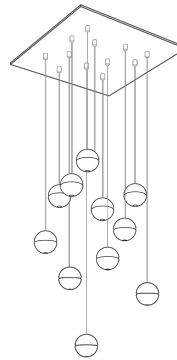

# 14.11

BOCCI

MANUFACTURER

Bocci

ORIGIN

Canada

PRODUCTION

Made to Order

MATERIALS

Cast glass, blown borosilicate glass, braided metal coaxial cable, electrical components, white powder coated nickel canopy.

DIMENSIONS

Square Canopy: L 20" x W 20" x H 2"

Rectangle Canopy: L 33.5" x W 11.2" x H 2"

Overall Height: Custom length made to order (Min: 10', Max: 100')

ILLUMINATION

1.5W LED or 10W xenon.

SUSPENSION

Pendant lengths are pre-set during production and are not site adjustable. Lengths are determined by client upon order confirmation and fabricated by Bocci. Shortest and longest lengths must be provided and are recommended to be no less than 12" (300mm) apart to create an optimum cascade. Bocci will create a random selection of lengths throughout the minimum and maximum range provided.