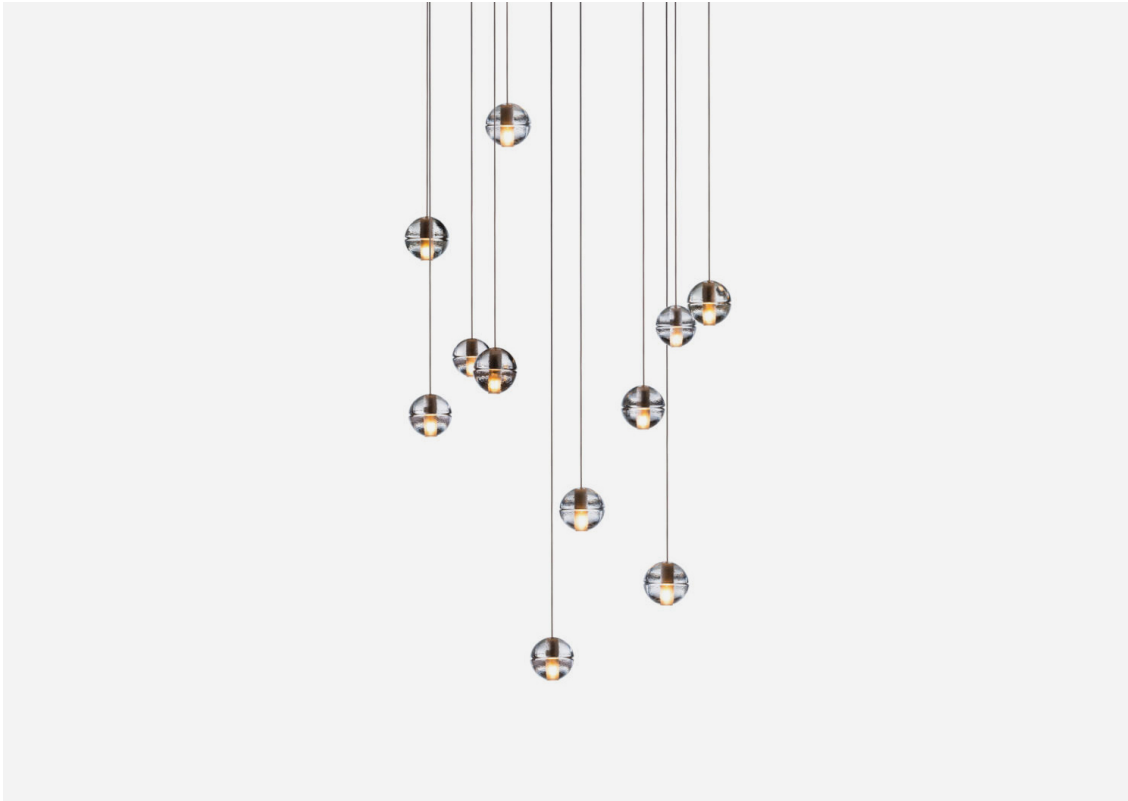

14.11

BOCCI

14.11

BOCCI

MANUFACTURER

Bocci

ORIGIN

Canada

PRODUCTION

Made to Order

DATE

2005

WEIGHT

65 lbs.

CERTIFICATIONS

UL, CE

DIMENSIONS

Square Canopy: L 20" x W 20" x H 2"

Rectangle Canopy: L 33.5" x W 11.2" x H 2"

Overall Height: Custom length made to order (Min: 10', Max: 100')

ILLUMINATION

1.5W LED or 10W xenon.

SUSPENSION

Pendant lengths are pre-set during production and are not site adjustable. Lengths are determined by client upon order confirmation and fabricated by Bocci. Shortest and longest lengths must be provided and are recommended to be no less than 12" (300mm) apart to create an optimum cascade. Bocci will create a random selection of lengths throughout the minimum and maximum range provided.