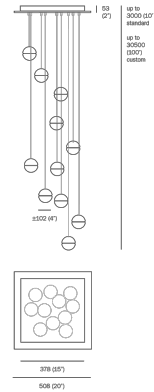

# 14.11

BOCCI

MANUFACTURER

Bocci

ORIGIN

Canada

PRODUCTION

Made to Order

MATERIALS

Cast glass, blown borosilicate glass, braided metal coaxial cable, electrical components, white powder coated nickel canopy.

DIMENSIONS

Square Canopy: L 20" x W 20" x H 2"

Rectangle Canopy: L 33.5" x W 11.2" x H 2"

Overall Height: Custom length made to order (Min: 10', Max: 100')

ILLUMINATION

1.5W LED or 10W xenon.

SUSPENSION

Pendant lengths are pre-set during production and are not site adjustable. Lengths are determined by client upon order confirmation and fabricated by Bocci. Shortest and longest lengths must be provided and are recommended to be no less than 12" (300mm) apart to create an optimum cascade. Bocci will create a random selection of lengths throughout the minimum and maximum range provided.