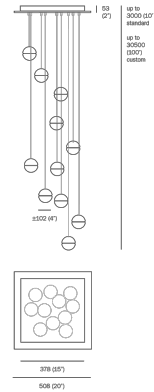

14.11
BOCCI

14.11

BOCCI

MANUFACTURER

Bocci

ORIGIN

Canada

PRODUCTION

Made to Order

WEIGHT

65 lbs

DISCLAIMER

LED lamping on 14.7 is not dimmable. Unless otherwise noted when ordering, all chandeliers will be outfitted to be xenon compatible. As an alternative to the junction box transformer, Bocci recommends mounting power supplies remotely in an easily accessible and hidden location for ease of long-term maintenance. Shortest and longest lengths must be provided and are recommended to be no less than 12" (300mm) apart to create an optimum cascade. Bocci will create a random selection of lengths throughout the minimum and maximum range provided.

MATERIALS

Cast glass, blown borosilicate glass, braided metal coaxial cable, electrical components, white powder coated nickel canopy.

DIMENSIONS

Individual: Dia 4.5" x H 4"

Overall Square: W 15" x customizable height

Overall Rectangle: W 28.3" x customizable height

CUSTOMIZABLE

Custom options upon request.

ILLUMINATION

1.5w LED or 10w xenon

SUSPENSION

Standard suspension is adjustable up to 10' and up to 100' custom. Shortest and longest cable length (from canopy to base of fixture) at 12" 18" 24" 30" 36"