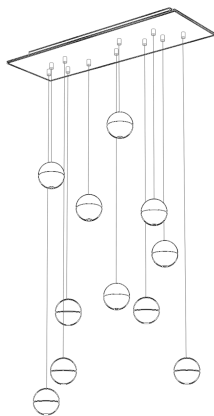

# 14.11

BOCCI

MANUFACTURER

Bocci

ORIGIN

Canada

PRODUCTION

Made to Order

MATERIALS

Cast glass, blown borosilicate glass, braided metal coaxial cable, electrical components, white powder coated nickel canopy.

DIMENSIONS

Square Canopy: L 20" x W 20" x H 2"

Rectangle Canopy: L 33.5" x W 11.2" x H 2"

Overall Height: Custom length made to order (Min: 10', Max: 100')

ILLUMINATION

1.5W LED or 10W xenon.

SUSPENSION

Pendant lengths are pre-set during production and are not site adjustable. Lengths are determined by client upon order confirmation and fabricated by Bocci. Shortest and longest lengths must be provided and are recommended to be no less than 12" (300mm) apart to create an optimum cascade. Bocci will create a random selection of lengths throughout the minimum and maximum range provided.