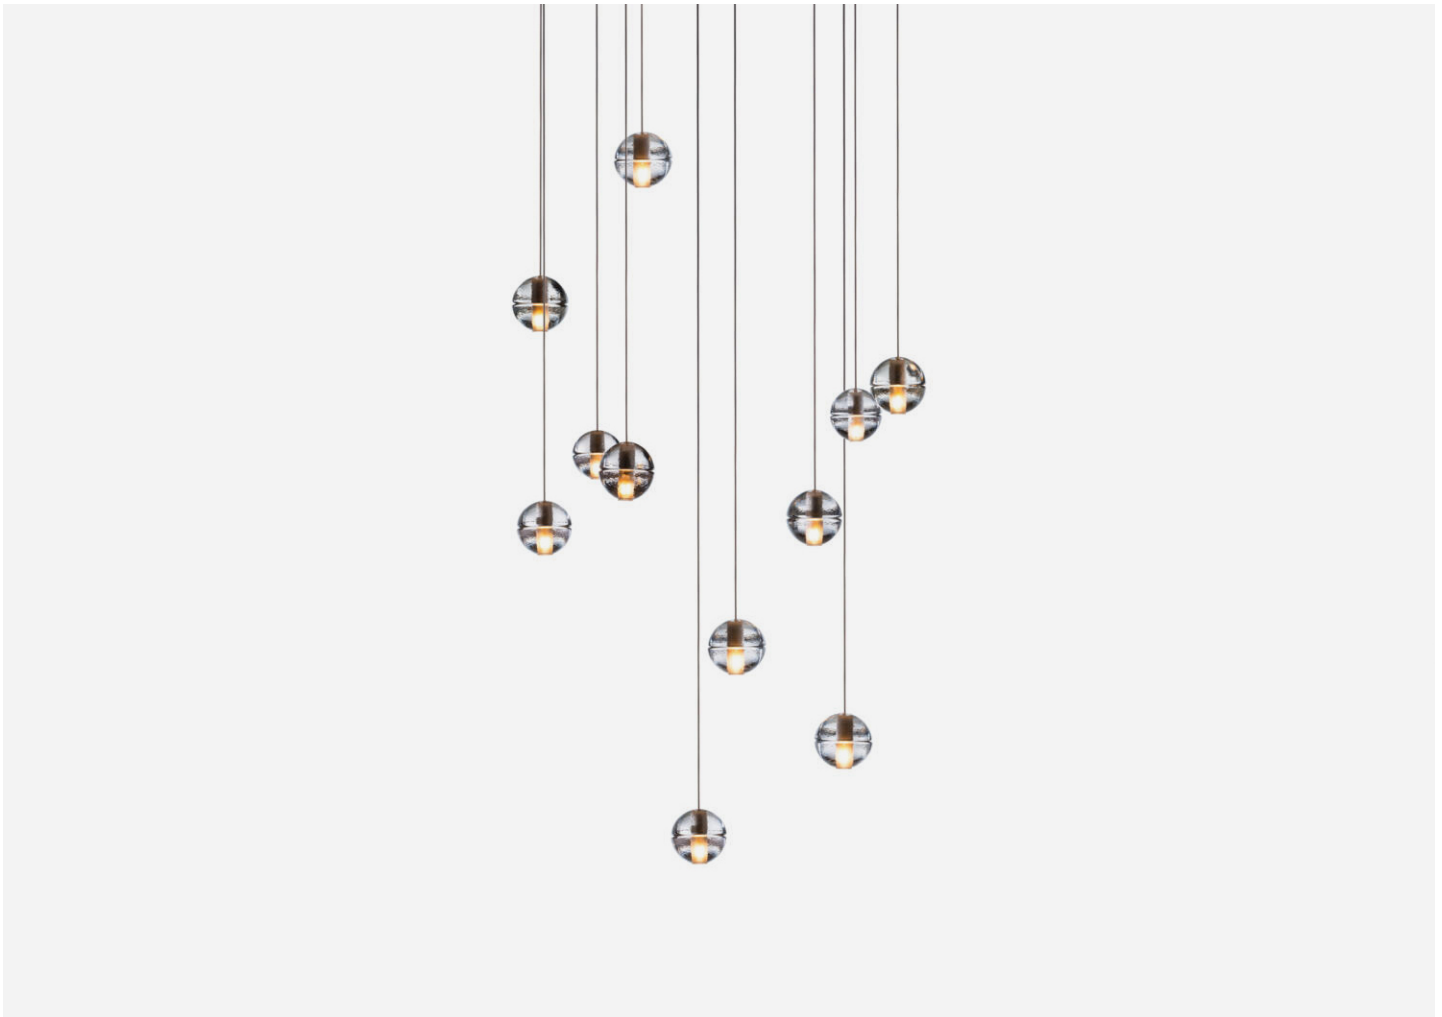

14.11

BOCCI

MANUFACTURER
Bocci

ORIGIN
Canada

PRODUCTION
Made to Order

DATE
2005

WEIGHT
65 lbs.

CERTIFICATIONS
UL, CE

DISCLAIMER

LED lampping is not dimmable. Unless otherwise noted when ordering, all chandeliers will be outfitted to be xenon compatible.

MATERIALS

Cast glass, blown borosilicate glass, braided metal coaxial cable, electrical components, white powder coated nickel canopy.

DIMENSIONS

Square Canopy: L 20" x W 20" x H 2"

Rectangle Canopy: L 33.5" x W 11.2" x H 2"

Overall Height: Custom length made to order (Min: 10', Max: 100'.)

ILLUMINATION

1.5W LED or 10W Xenon.

SUSPENSION

Pendant lengths are predetermined by the client upon order confirmation and fabricated by Bocci. The shortest and longest lengths must be specified, with a recommended minimum separation of 12' to achieve an optimal cascade effect. Bocci will then create a random selection of lengths within the provided range.