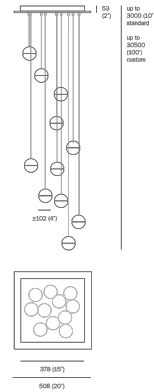

14.11

BOCCI

14.11

BOCCI

MANUFACTURER

Bocci

ORIGIN

Canada

PRODUCTION

Made to Order

DATE

2005

WEIGHT

65 lbs.

CERTIFICATIONS

UL, CE

DIMENSIONS

Square Canopy: L 20" x W 20" x H 2"

Rectangle Canopy: L 33.5" x W 11.2" x H 2"

Overall Height: Custom length made to order (Min: 10', Max: 100')

ILLUMINATION

1.5W LED or 10W xenon.

SUSPENSION

Pendant lengths are pre-set during production and are not site adjustable. Lengths are determined by client upon order confirmation and fabricated by Bocci. Shortest and longest lengths must be provided and are recommended to be no less than 12" (300mm) apart to create an optimum cascade. Bocci will create a random selection of lengths throughout the minimum and maximum range provided.