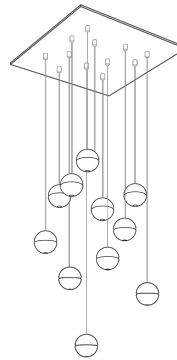

14.11

BOCCI

14.11

BOCCI

MANUFACTURER

Bocci

ORIGIN

Canada

DIMENSIONS

Square Canopy: L 20" x W 20" x H 2"

Rectangle Canopy: L 33.5" x W 11.2" x H 2"

Overall Height: Custom length made to order (Min: 10', Max: 100')

ILLUMINATION

1.5W LED or 10W xenon.

SUSPENSION

Pendant lengths are pre-set during production and are not site adjustable. Lengths are determined by client upon order confirmation and fabricated by Bocci. Shortest and longest lengths must be provided and are recommended to be no less than 12" (300mm) apart to create an optimum cascade. Bocci will create a random selection of lengths throughout the minimum and maximum range provided.