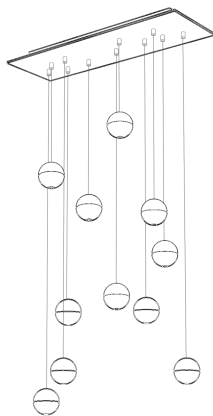

14.11

BOCCI

14.11

BOCCI

MANUFACTURER

Bocci

ORIGIN

Canada

DISCLAIMER

LED lighting is not dimmable. Unless otherwise noted when ordering, all chandeliers will be outfitted to be xenon compatible.

MATERIALS

Cast glass, blown borosilicate glass, braided metal coaxial cable, electrical components, white powder coated nickel canopy.

DIMENSIONS

Square Canopy: L 20" x W 20" x H 2"

Rectangle Canopy: L 33.5" x W 11.2" x H 2"

Overall Height: Custom length made to order (Min: 10', Max: 100')

ILLUMINATION

1.5W LED or 10W xenon.

SUSPENSION

Pendant lengths are pre-set during production and are not site adjustable. Lengths are determined by client upon order confirmation and fabricated by Bocci. Shortest and longest lengths must be provided and are recommended to be no less than 12" (300mm) apart to create an optimum cascade. Bocci will create a random selection of lengths throughout the minimum and maximum range provided.