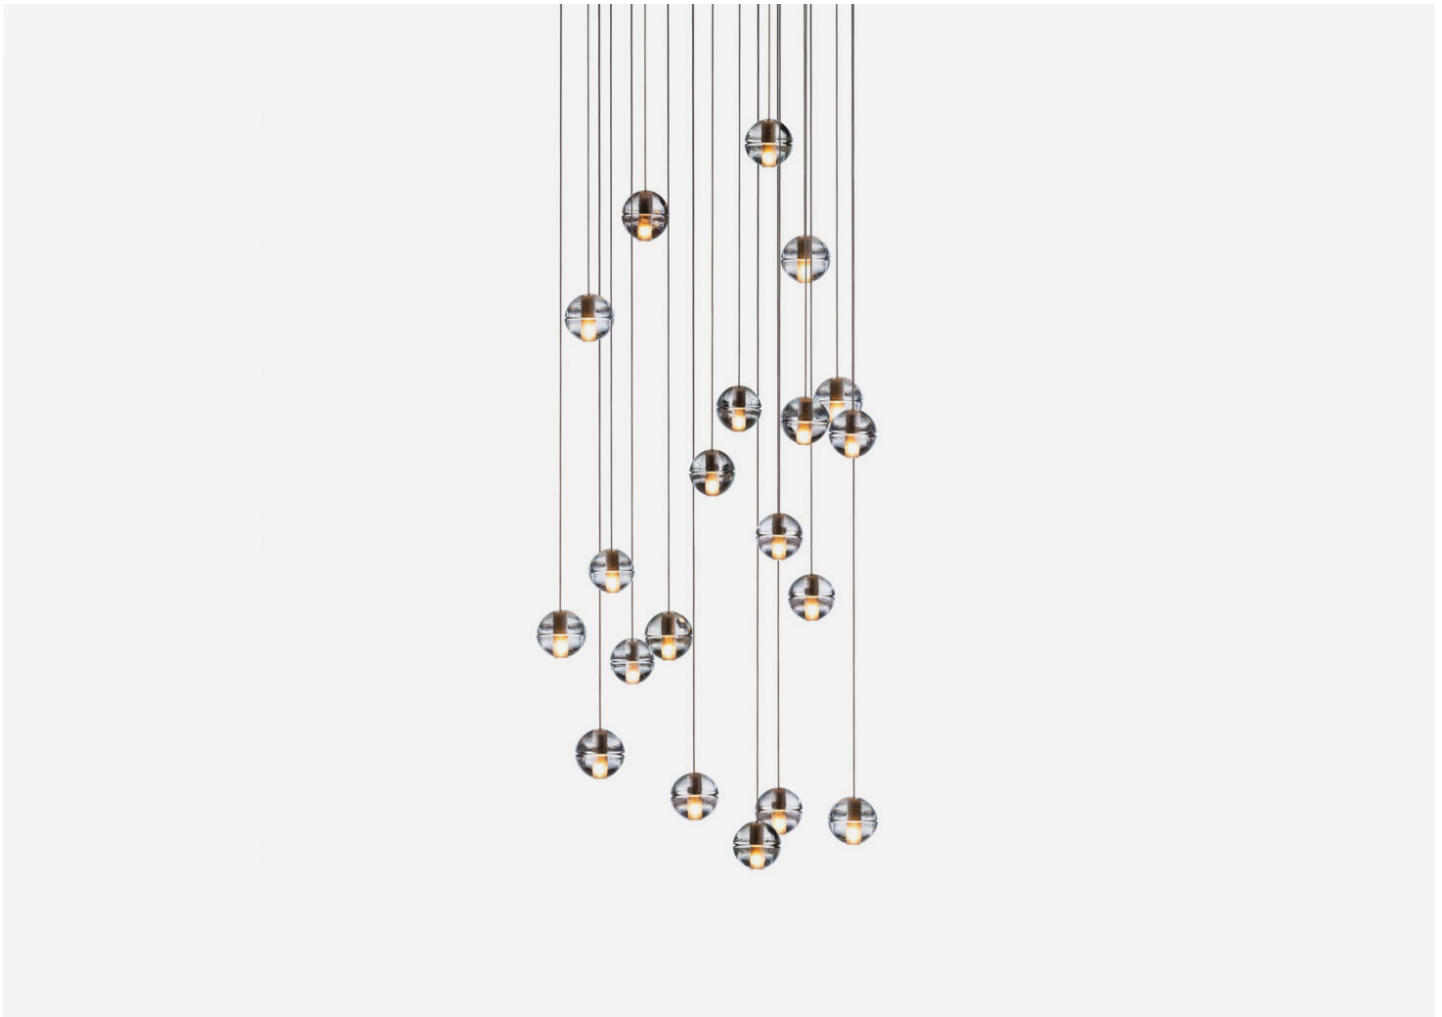

14.20

BOCCI

MANUFACTURER
Bocci

ORIGIN
Canada

PRODUCTION
Made to Order

DATE
2005

WEIGHT
81.5 lbs.

CERTIFICATIONS
UL, CE

DISCLAIMER

LED lamping is not dimmable. Unless otherwise noted when ordering, all chandeliers will be outfitted to be xenon compatible.

MATERIALS

Cast glass, blown borosilicate glass, braided metal coaxial cable, electrical components, white powder coated rectangular canopy.

DIMENSIONS

Canopy: L 52" x W 11.8" x H 2"

Overall Height: Custom length made to order (Min: 10', Max: 100'.)

ILLUMINATION

1.5W LED or 10W Xenon.

SUSPENSION

Pendant lengths are pre-set during production and are not site adjustable. Lengths are determined by client upon order confirmation and fabricated by Bocci. Shortest and longest lengths must be provided and are recommended to be no less than 12" (300mm) apart to create an optimum cascade. Bocci will create a random selection of lengths throughout the minimum and maximum range provided.