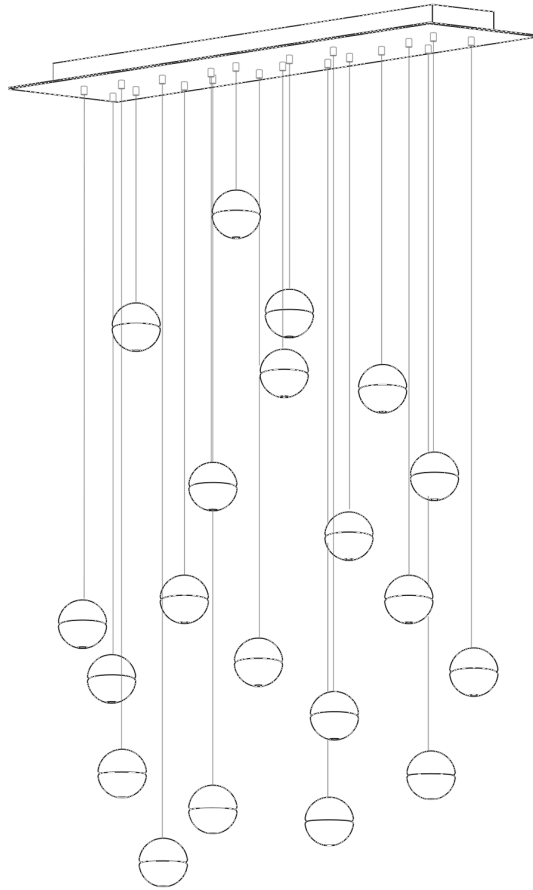

# 14.20

BOCCI

#### MATERIALS

Cast glass, blown borosilicate glass, braided metal coaxial cable, electrical components, white powder coated rectangular canopy.

#### DIMENSIONS

Individual: Dia 4.5" x H 4"

Overall: L 46.8" x W 6.7" x customizable height

#### SUSPENSION

Standard suspension is adjustable up to 10' and up to 100' custom. Shortest and longest cable length (from canopy to base of fixture) at 12", 18", 24", 30", 36", 42", 48", 54", 60", 66", 72", 78", 84", 90", 96", 102", 108", 114", 120" determined upon order confirmation