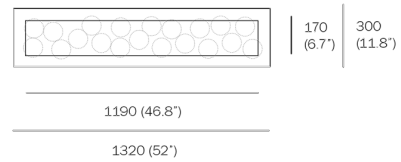

14.20

BOCCI

MANUFACTURER

Bocci

ORIGIN

Canada

PRODUCTION

Made to Order

WEIGHT

81.5 lbs

DISCLAIMER

LED lamping on 14.14 is not dimmable. Unless otherwise noted when ordering, all chandeliers will be outfitted to be xenon compatible. As an alternative to the junction box transformer, Bocci recommends mounting power supplies remotely in an easily accessible and hidden location for ease of long-term maintenance. Shortest and longest lengths must be provided and are recommended to be no less than 12" (300mm) apart to create an optimum cascade. Bocci will create a random selection of lengths throughout the minimum and maximum range provided.

MATERIALS

Cast glass, blown borosilicate glass, braided metal coaxial cable, electrical components, white powder coated rectangular canopy.

DIMENSIONS

Individual: Dia 4.5" x H 4"

Overall: L 46.8" x W 6.7" x customizable height

CUSTOMIZABLE

Custom options upon request.

ILLUMINATION

1.5w LED or 10w xenon

SUSPENSION

Standard suspension is adjustable up to 10' and up to 100' custom. Shortest and longest cable length (from canopy to base of fixture) at 12", 18", 24", 30", 36", 42", 48", 54", 60", 66", 72", 78", 84", 90", 96", 102", 108", 114", 120" determined upon order confirmation