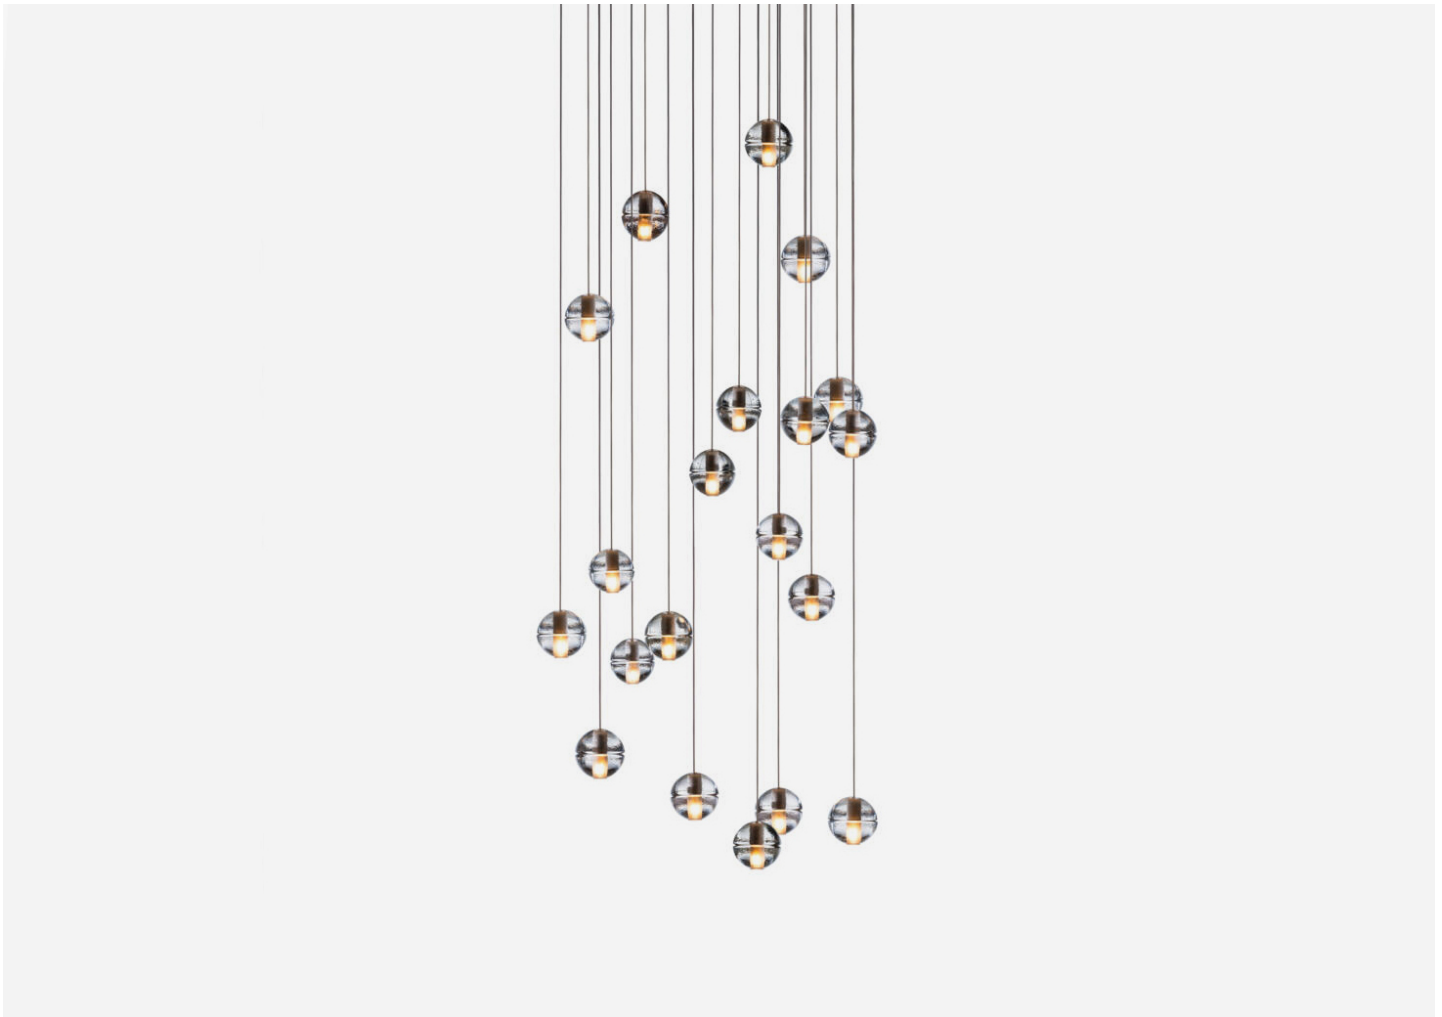

14.20

BOCCI

MANUFACTURER
Bocci

ORIGIN
Canada

PRODUCTION
Made to Order

DATE
2005

WEIGHT
81.5 lbs.

CERTIFICATIONS
UL, CB, CE, UKCA, RCM.

DISCLAIMER

LED lighting is not dimmable. Unless otherwise noted when ordering, all chandeliers will be outfitted to be xenon compatible.

MATERIALS

Cast glass, blown borosilicate glass, braided metal coaxial cable, electrical components, white powder coated rectangular canopy.

DIMENSIONS

Canopy: L 52" x W 11.8" x H 2"

Overall Height: Custom length made to order (Min: 10', Max: 100'.)

ILLUMINATION

1.5W LED or 10W Xenon.

SUSPENSION

Pendant lengths are predetermined by the client upon order confirmation and fabricated by Bocci. The shortest and longest lengths must be specified, with a recommended minimum separation of 12" to achieve an optimal cascade effect. Bocci will then create a random selection of lengths within the provided range.