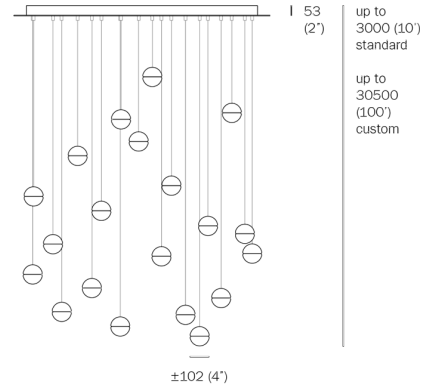

14.20

BOCCI

MANUFACTURER

Bocci

ORIGIN

Canada

PRODUCTION

Made to Order

WEIGHT

81.5 lbs

DISCLAIMER

LED lamping on 14.14 is not dimmable. Unless otherwise noted when ordering, all chandeliers will be outfitted to be xenon compatible. As an alternative to the junction box transformer, Bocci recommends mounting power supplies remotely in an easily accessible and hidden location for ease of long-term maintenance. Shortest and longest lengths must be provided and are recommended to be no less than 12" (300mm) apart to create an optimum cascade. Bocci will create a random selection of lengths throughout the minimum and maximum range provided.

MATERIALS

Cast glass, blown borosilicate glass, braided metal coaxial cable, electrical components, white powder coated rectangular canopy.

DIMENSIONS

Individual: Dia 4.5" x H 4"

Overall: L 46.8" x W 6.7" x customizable height

CUSTOMIZABLE

Custom options upon request.

ILLUMINATION

1.5w LED or 10w xenon

SUSPENSION

Standard suspension is adjustable up to 10' and up to 100' custom. Shortest and longest cable length (from canopy to base of fixture) at 12", 18", 24", 30", 36", 42", 48", 54", 60", 66", 72", 78", 84", 90", 96", 102", 108", 114", 120" determined upon order confirmation