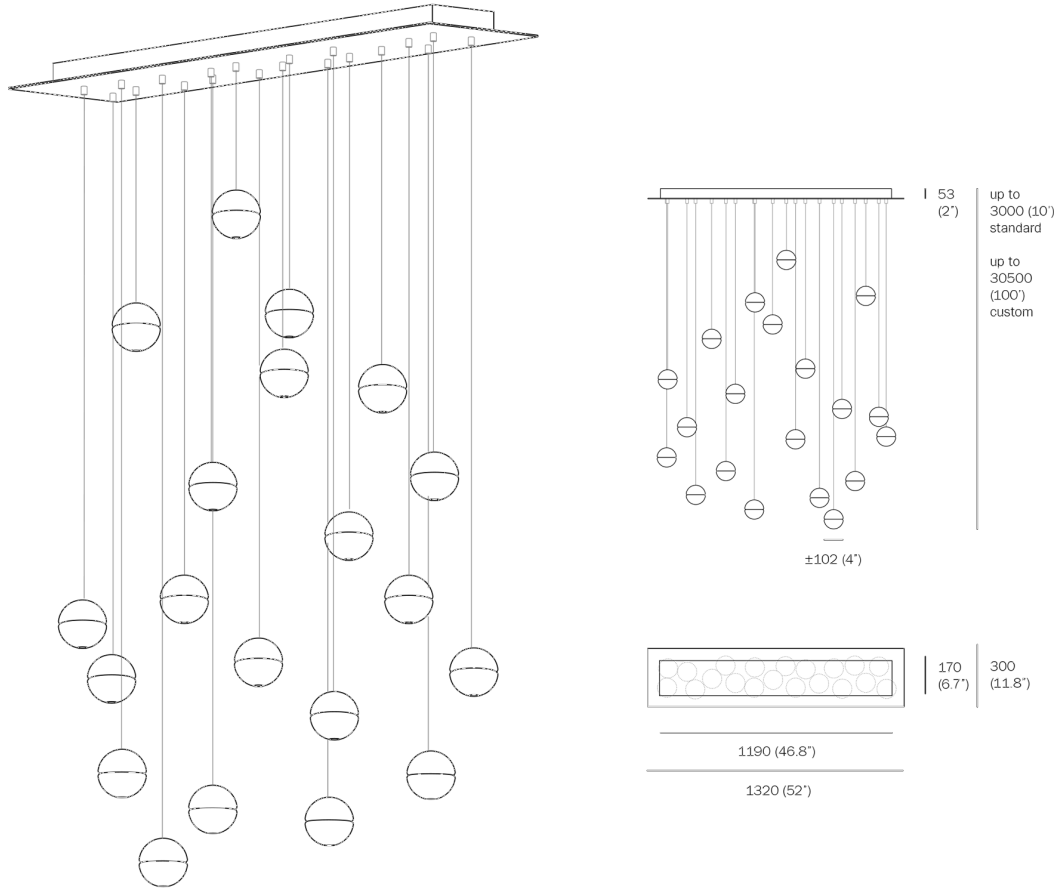

14.26
BOCCI

14.26

BOCCI

MANUFACTURER

Bocci

ORIGIN

Canada

PRODUCTION

Made to Order

DATE

2005

WEIGHT

81.5 lbs.

CERTIFICATIONS

UL, CE

DISCLAIMER

LED lamping is not dimmable. Unless otherwise noted when ordering, all chandeliers will be outfitted to be xenon compatible.

MATERIALS

Cast glass, blown borosilicate glass, braided metal coaxial cable, electrical components, white powder coated rectangular canopy.

DIMENSIONS

Canopy: L 52" x W 11.8" x H 2"

Overall Height: Custom length made to order (Min: 10', Max: 100'.)

ILLUMINATION

1.5W LED or 10W xenon.

SUSPENSION

Pendant lengths are pre-set during production and are not site adjustable. Lengths are determined by client upon order confirmation and fabricated by Bocci. Shortest and longest lengths must be provided and are recommended to be no less than 12" (300mm) apart to create an optimum cascade. Bocci will create a random selection of lengths throughout the minimum and maximum range provided.