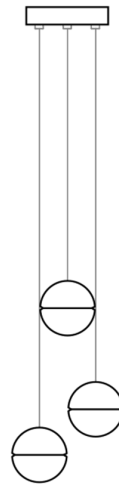

14.3

BOCCI

| 32
(1.3')

adjustable up
to 3000 (10')
standard

adjustable
up to 30500
(100')
custom

±102 (4')

152 (6")

±220 (8.7")

MANUFACTURER

Bocci

ORIGIN

Canada

PRODUCTION

Made to Order

DATE

Designed in 2005

WEIGHT

12 lbs

CERTIFICATIONS

UL listed

MATERIALS

Cast glass, blown borosilicate glass, braided metal coaxial cable, electrical components, brushed nickel or white canopy.

DIMENSIONS

Individual: Dia 4.5" x H 4"

Overall: W 8.7" x customizable height

CUSTOMIZABLE

Custom options upon request.

ILLUMINATION

10w Xenon long life bulb:

300 Lumens

Color: 2800K (soft white)

Bulb: 10W T3 G4