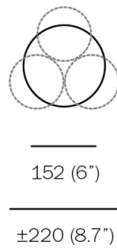

14.3

BOCCI

MANUFACTURER
Bocci

ORIGIN
Canada

PRODUCTION
Made to Order

DATE
2005

WEIGHT
12 lbs.

CERTIFICATIONS
UL, CE

DISCLAIMER
LED lighting is not dimmable. Unless otherwise noted when ordering, all chandeliers will be outfitted to be xenon compatible.

MATERIALS
Cast glass, blown borosilicate glass, braided metal coaxial cable, electrical components, brushed nickel or white canopy.

DIMENSIONS
Canopy: Dia. 6" x H 1.3"
Overall Height: Site adjustable up to 10'. (Up to 100' for custom fixtures.)

ILLUMINATION
1.5W LED or 10W xenon.

SUSPENSION
Standard suspension is site adjustable up to 10' (and up to 100' on custom fixtures.)