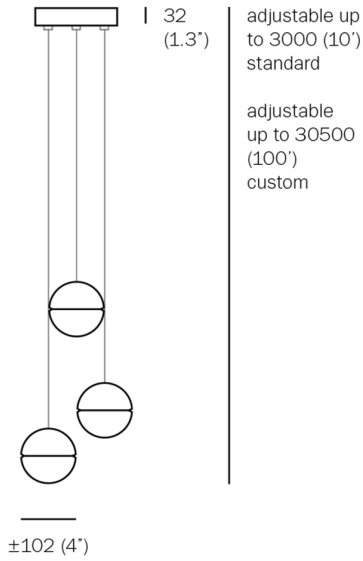

14.3

BOCCI

14.3

BOCCI

MANUFACTURER
Bocci

ORIGIN
Canada

PRODUCTION
Made to Order

DATE
2005

WEIGHT
12 lbs.

CERTIFICATIONS
UL, CE

DISCLAIMER
LED lighting is not dimmable. Unless otherwise noted when ordering, all chandeliers will be outfitted to be xenon compatible.

MATERIALS
Cast glass, blown borosilicate glass, braided metal coaxial cable, electrical components, brushed nickel or white canopy.

DIMENSIONS
Canopy: Dia. 6" x H 1.3"
Overall Height: Site adjustable up to 10'. (Up to 100' for custom fixtures.)

ILLUMINATION
1.5W LED or 10W xenon.

SUSPENSION
Standard suspension is site adjustable up to 10' (and up to 100' on custom fixtures.)