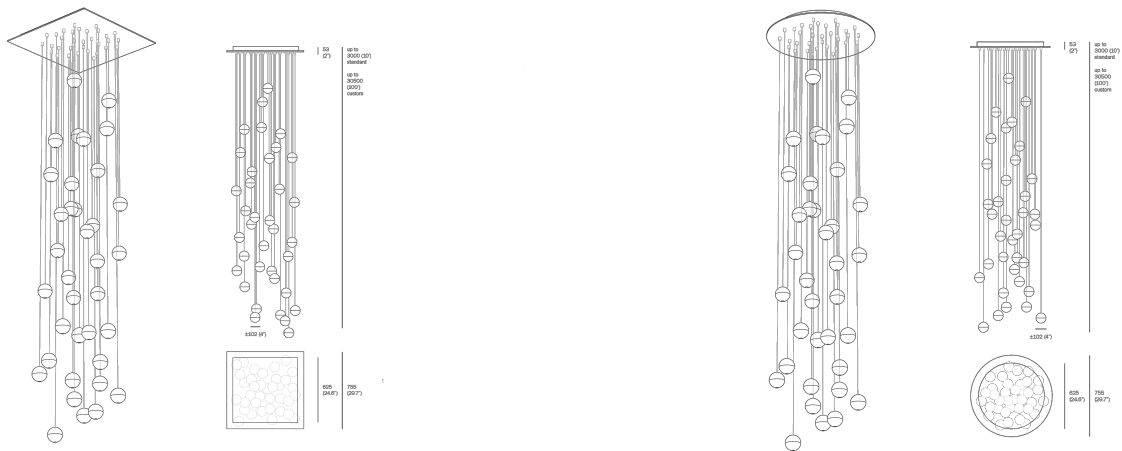

14.36
BOCCI

14.36

BOCCI

MANUFACTURER

Bocci

ORIGIN

Canada

PRODUCTION

Made to Order

DATE

2005

WEIGHT

184 lbs.

CERTIFICATIONS

UL, CE

DISCLAIMER

DIMENSIONS

Round Canopy: ∅

Dia. 29.7" x H 2"

Square Canopy: ∆

L 29.7" x W 29.7" x H 2"

Rectangular Canopy: ∆

L 43.3" x W 14.6" x H 2"

Overall Height: Custom length made to order (Min: 10', Max: 100')

ILLUMINATION

1.5W LED or 10W xenon.

SUSPENSION

Pendant lengths are pre-set during production and are not site adjustable. Lengths are determined by client upon order confirmation and fabricated by Bocci. Shortest and longest lengths must be provided and are recommended to be no less than 12" (300mm) apart to create an optimum cascade. Bocci will create a