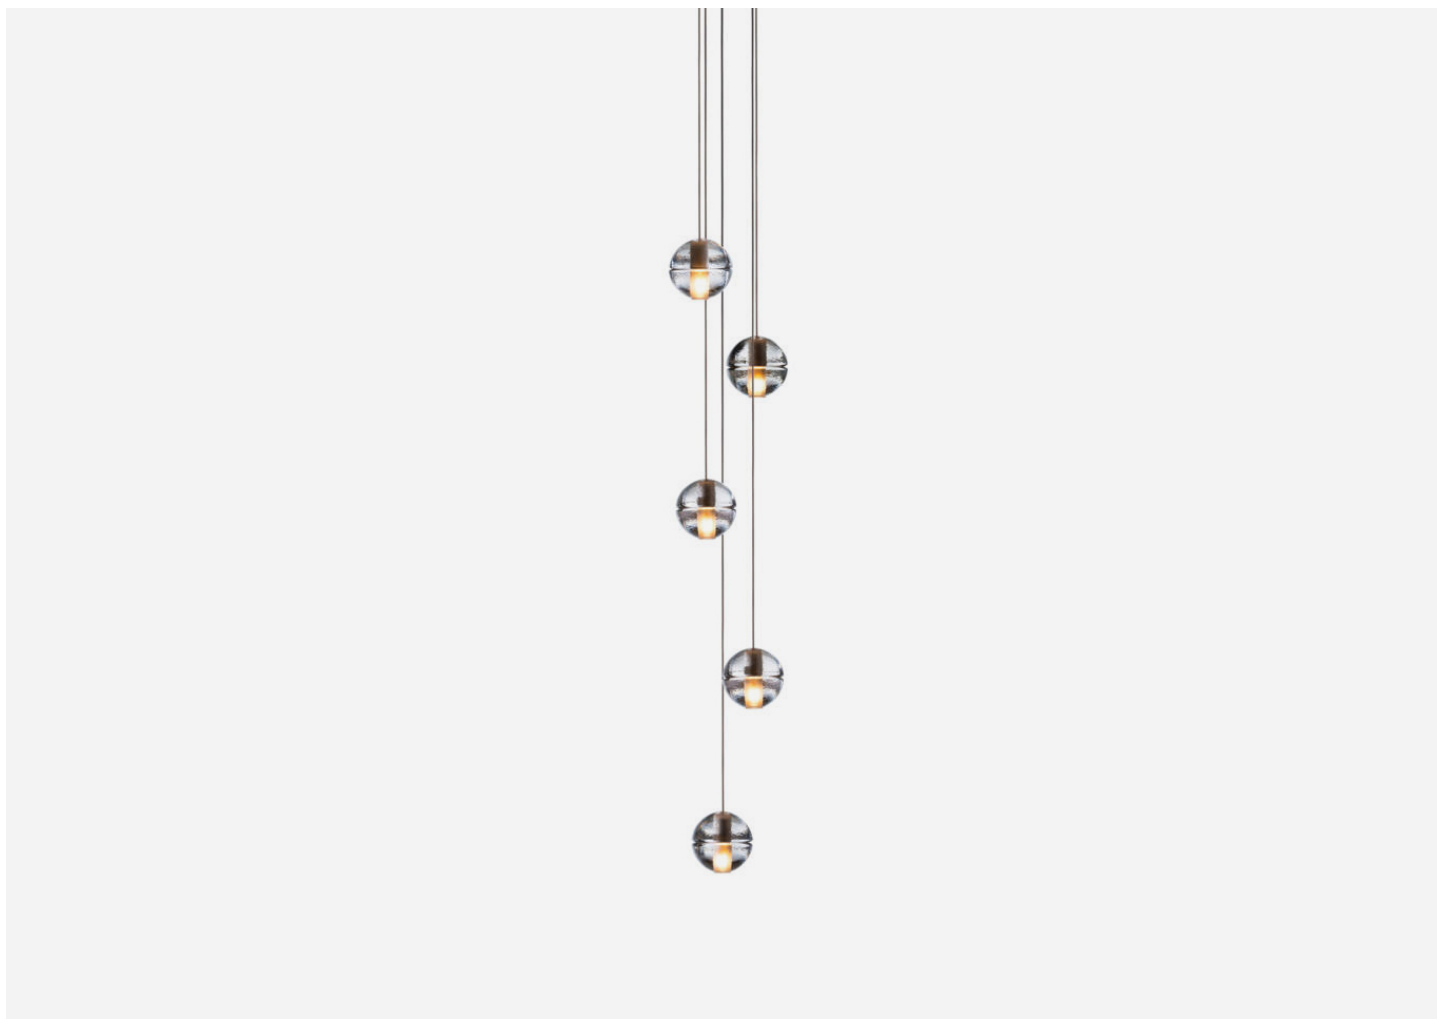

14.5
BOCCI

14.5

BOCCI

MANUFACTURER

Bocci

ORIGIN

Canada

PRODUCTION

Made to Order

DATE

2005

WEIGHT

21 lbs.

CERTIFICATIONS

UL, CE.

MATERIALS

Cast glass, blown borosilicate glass, braided metal coaxial cable, electrical components, brushed nickel or white canopy.

DIMENSIONS

Canopy: Dia. 6" x H 1.3"

Overall Height: Site adjustable up to 10'. (Up to 100' for custom fixtures.)

ILLUMINATION

1.5W LED or 10W xenon.

SUSPENSION

Standard suspension is site adjustable up to 10' (and up to 100' on custom fixtures.)