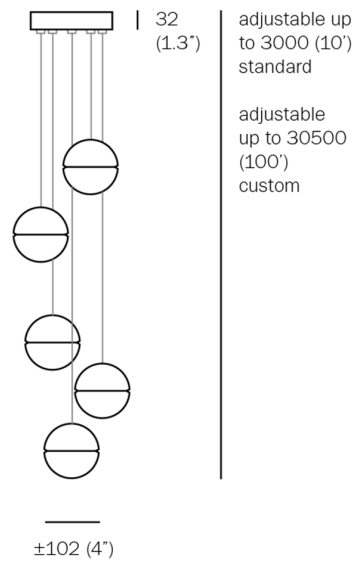

14.5
BOCCI

14.5

BOCCI

MANUFACTURER

Bocci

ORIGIN

Canada

PRODUCTION

Made to Order

DATE

2005

WEIGHT

21 lbs.

CERTIFICATIONS

UL, CE.

MATERIALS

Cast glass, blown borosilicate glass, braided metal coaxial cable, electrical components, brushed nickel or white canopy.

DIMENSIONS

Canopy: Dia. 6" x H 1.3"

Overall Height: Site adjustable up to 10'. (Up to 100' for custom fixtures.)

ILLUMINATION

1.5W LED or 10W xenon.

SUSPENSION

Standard suspension is site adjustable up to 10' (and up to 100' on custom fixtures.)