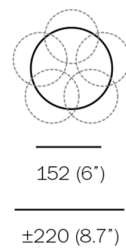

14.5
BOCCI

14.5

BOCCI

MANUFACTURER

Bocci

ORIGIN

Canada

PRODUCTION

Cast glass, blown borosilicate glass, braided metal coaxial cable, electrical components, brushed nickel or white canopy.

DIMENSIONS

Canopy: Dia. 6" x H 1.3"

Overall Height: Site adjustable up to 10'. (Up to 100' for custom fixtures.)