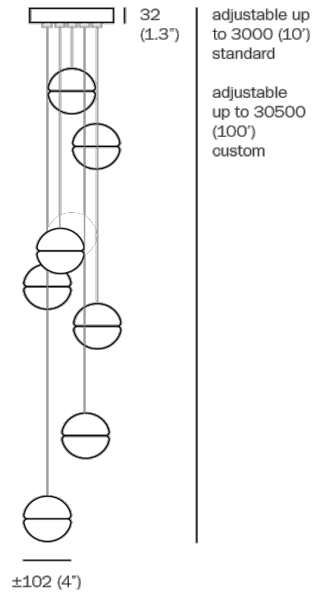

14.7

OMER ARBEL FOR BOCCI

14.7

OMER ARBEL FOR BOCCI

DESIGNER

Omer Arbel

MANUFACTURER

Bocci

ORIGIN

Canada

PRODUCTION

Made to Order

DATE

Designed in 2005

WEIGHT

30 lbs

MATERIALS

Cast glass, blown borosilicate glass, braided metal coaxial cable, electrical components, brushed nickel canopy.

DIMENSIONS

Individual: Dia 4.5" x H 4"

Overall: W 10" x customizable height

CUSTOMIZABLE