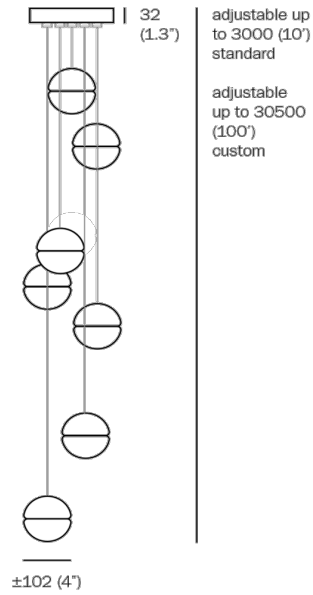

14.7

OMER ARBEL FOR BOCCI

14.7

OMER ARBEL FOR BOCCI

DESIGNER
Omer Arbel

MANUFACTURER
Bocci

ORIGIN
Canada

PRODUCTION
Made to Order

DATE
2005

WEIGHT
30 lbs.

CERTIFICATIONS
UL, CE.

MATERIALS

Cast glass, blown borosilicate glass, braided metal coaxial cable, electrical components, brushed nickel canopy.

DIMENSIONS

Canopy: Dia. 8" x H 1.3"

Fixture: Dia. 10"

Overall Height: Site adjustable up to 10'. (Up to 100' for custom fixtures.)

ILLUMINATION

1.5W LED or 10W xenon.

SUSPENSION

Standard suspension is site adjustable up to 10' (and up to 100' on custom fixtures.)