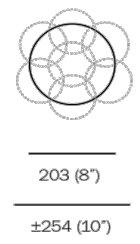

14.7

OMER ARBEL FOR BOCCI

14.7

OMER ARBEL FOR BOCCI

DESIGNER

Omer Arbel

MANUFACTURER

Bocci

MATERIALS

Cast glass, blown borosilicate glass, braided metal coaxial cable, electrical components, brushed nickel canopy.

DIMENSIONS

Individual: Dia 4.5" x H 4"

Overall: W 10" x customizable height

CUSTOMIZABLE