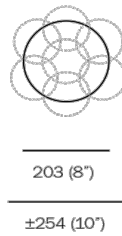

14.7

OMER ARBEL FOR BOCCI

14.7

OMER ARBEL FOR BOCCI

DESIGNER
Omer Arbel

MANUFACTURER
Bocci

ORIGIN
Canada

PRODUCTION
Made to Order

DATE
2005

WEIGHT
30 lbs.

CERTIFICATIONS
UL, CE.

MATERIALS

Cast glass, blown borosilicate glass, braided metal coaxial cable, electrical components, brushed nickel canopy.

DIMENSIONS

Canopy: Dia. 8" x H 1.3"

Fixture: Dia. 10"

Overall Height: Site adjustable up to 10'. (Up to 100' for custom fixtures.)

ILLUMINATION

1.5W LED or 10W xenon.

SUSPENSION

Standard suspension is site adjustable up to 10' (and up to 100' on custom fixtures.)