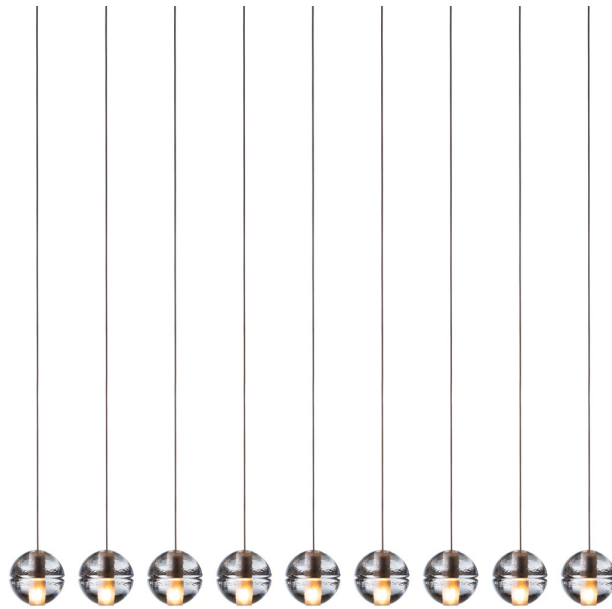

14.9

OMER ARBEL FOR BOCCI

14.9

OMER ARBEL FOR BOCCI

DESIGNER

Omer Arbel

MANUFACTURER

Bocci

ORIGIN

Canada

PRODUCTION

Made to Order

DATE

Designed in 2005

MATERIALS

Cast glass, blown borosilicate glass, braided metal coaxial cable, electrical components, white powder coated rectangular canopy.

DIMENSIONS

Individual: 47" x 8.8"

CUSTOMIZABLE

Custom options upon request.

ILLUMINATION

Xenon long life bulb:

700 Lumens

Color: 2800K (soft white)

Bulb: 10W T3 G4

Voltage: 12V

Dimming: ELV Dimmer

LED 25,000 hour life:

980 Lumens

Color: 3000K (soft white)

Bulb: 2W T3 G4

.....