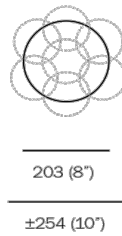

14.9

OMER ARBEL FOR BOCCI

14.9

OMER ARBEL FOR BOCCI

DESIGNER

Omer Arbel

MANUFACTURER

Bocci

DIMENSIONS

Individual: 47" x 8.8"

CUSTOMIZABLE

Custom options upon request.

ILLUMINATION

Xenon long life bulb:

700 Lumens

Color: 2800K (soft white)