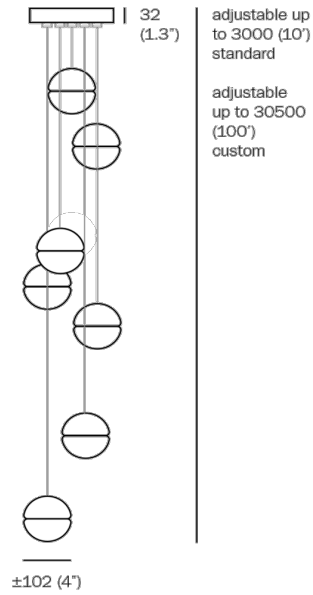

14.9

OMER ARBEL FOR BOCCI

14.9

OMER ARBEL FOR BOCCI

DESIGNER

Omer Arbel

MANUFACTURER

Bocci

ORIGIN

Canada

PRODUCTION

Made to Order

DATE

Designed in 2005

MATERIALS

Cast glass, blown borosilicate glass, braided metal coaxial cable, electrical components, white powder coated rectangular canopy.

DIMENSIONS

Individual: 47" x 8.8"

CUSTOMIZABLE

Custom options upon request.

ILLUMINATION

Xenon long life bulb:

700 Lumens

Color: 2800K (soft white)

Bulb: 10W T3 G4

Voltage: 12V

Dimming: ELV Dimmer

LED 25,000 hour life:

980 Lumens

Color: 3000K (soft white)

Bulb: 2W T3 G4

.....