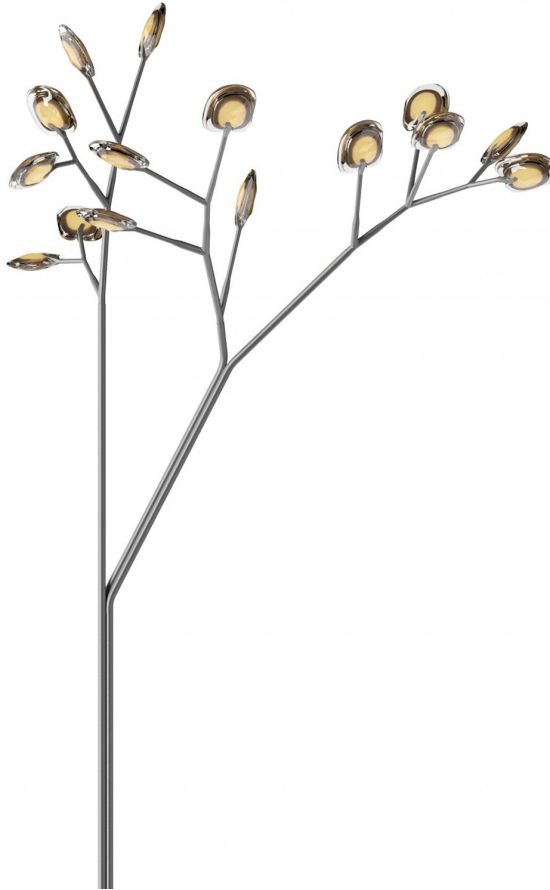

# 16.15 CYPRESS TREE

BOCCI

## WEIGHT

205 lbs

## DIMENSIONS

Base: 6" diameter.

Height: 134"