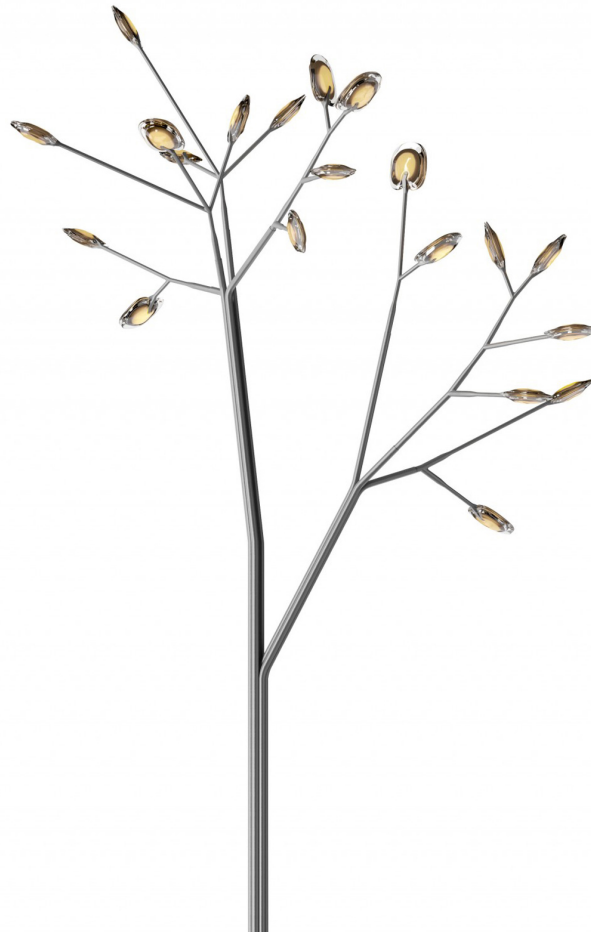

# 16.20 HAWTHORNE TREE

BOCCI

MANUFACTURER

**Bocci**

ORIGIN

**Canada**

PRODUCTION

**Made to Order**

WEIGHT

**333 lbs.**

MATERIALS

Pour glass, matte black rubberized stainless steel armature, electrical components, matte black canopy.

DIMENSIONS

**Base: Dia. 10"**

**Height: 138"**

CUSTOMIZABLE