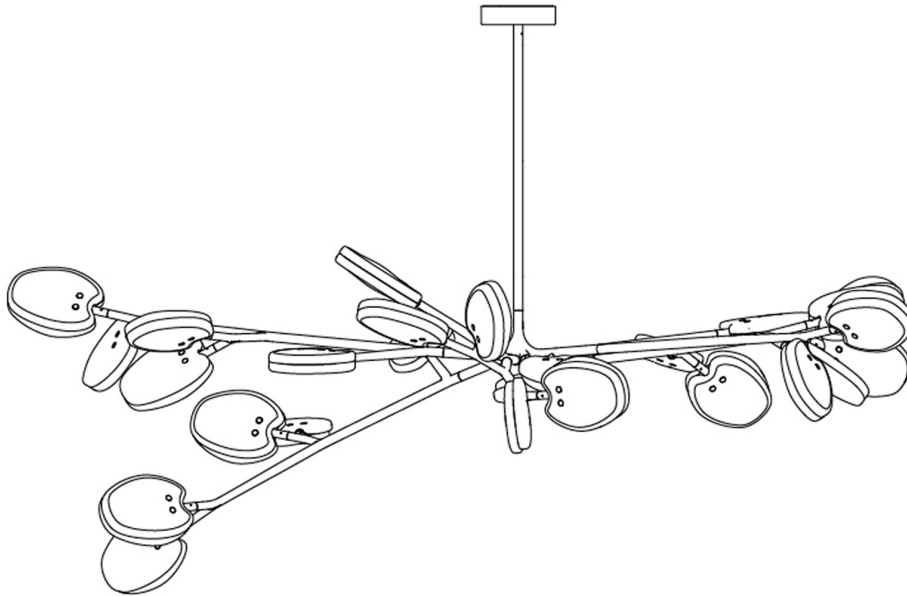

16.26A

OMER ARBEL FOR BOCCI

DESIGNER

Omer Arbel

MANUFACTURER

Bocci

ORIGIN

Canada

PRODUCTION

Made to Order

WEIGHT

166 lbs.

DISCLAIMER

Unless otherwise noted when ordering, all chandeliers will be outfitted to be xenon compatible.

MATERIALS

Pour glass, matte black rubberized stainless steel armature, electrical components, matte black canopy.

DIMENSIONS

Canopy: Dia. 6.3" x H 1.6"

Overall Height: Available in 9.8" / 19.7" / 47.2" / 29.5 (attached with 2 pendants). Up to 98".

CUSTOMIZABLE

Custom options upon request.

ILLUMINATION

1.5w LED or 10w xenon.

SUSPENSION

Shortest and longest lengths must be provided and are recommended to be no less than 12 (300mm) apart to create an optimum cascade. Bocci will create a random selection of lengths throughout the minimum and maximum range provided.