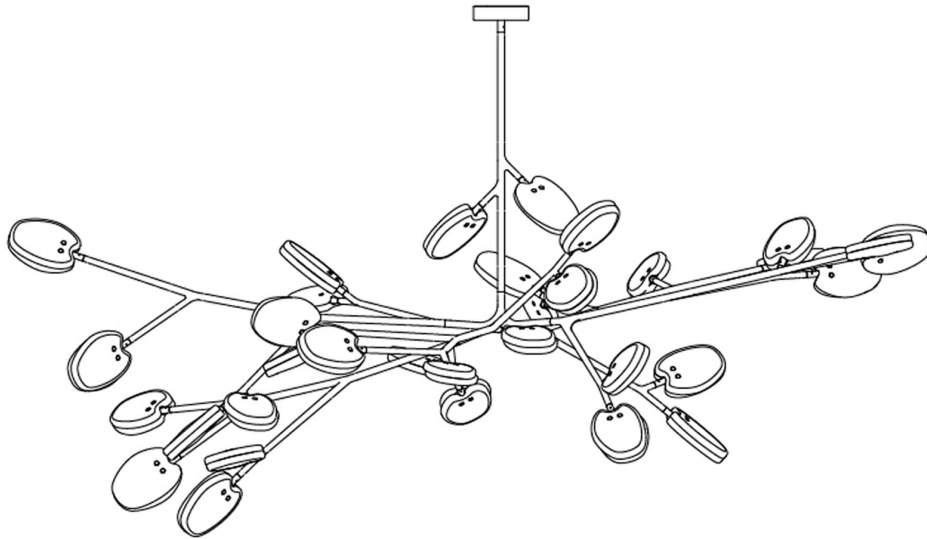

16.33A

OMER ARBEL FOR BOCCI

DESIGNER

Omer Arbel

MANUFACTURER

Bocci

ORIGIN

Canada

PRODUCTION

Made to Order

WEIGHT

216 lbs.

DISCLAIMER

Unless otherwise noted when ordering, all chandeliers will be outfitted to be xenon compatible.

MATERIALS

Pour glass, matte black rubberized stainless steel armature, electrical components, matte black canopy.

DIMENSIONS

Canopy: Dia. 6.3" x H 1.6"

Overall Height: Available in 9.8" / 19.7" / 47.2" / 29.5 (attached with 2 pendants). Up to 98".

CUSTOMIZABLE

Custom options upon request.

ILLUMINATION

1.5w LED or 10w xenon.

SUSPENSION

Shortest and longest lengths must be provided and are recommended to be no less than 12 (300mm) apart to create an optimum cascade. Bocci will create a random selection of lengths throughout the minimum and maximum range provided.