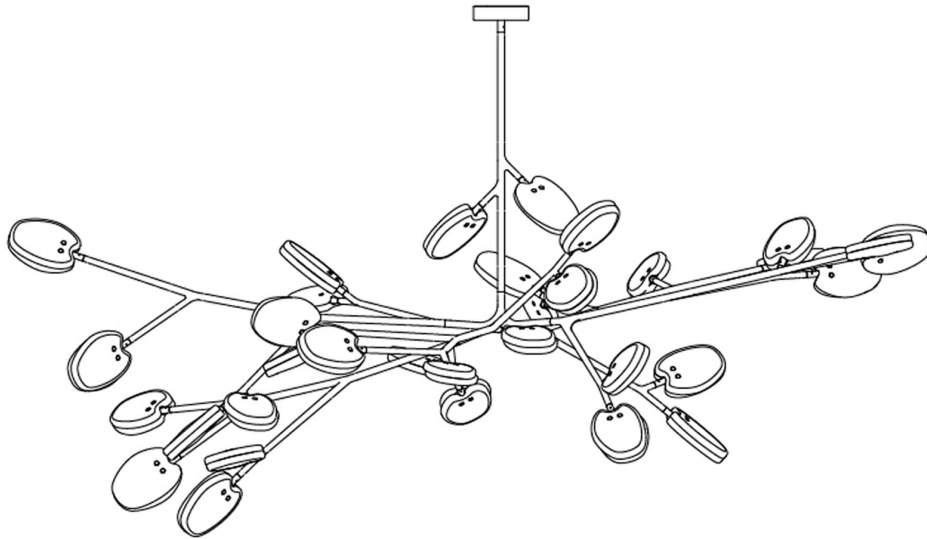

# 16.33A

OMER ARBEL FOR BOCCI

#### DIMENSIONS

Canopy: Black rubberized stainless steel canopy 6.3" in diameter x 1.6" deep.

Drop: Available in 9.8" / 19.7" / 47.2" / 29.5 (attached with 2 pendants). Up to 98" drop.