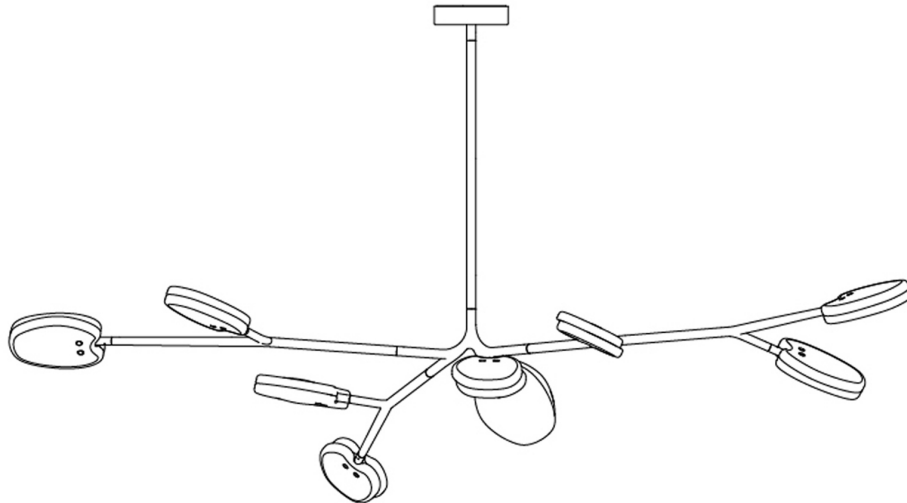

16.9A

OMER ARBEL FOR BOCCI

DESIGNER

Omer Arbel

MANUFACTURER

Bocci

ORIGIN

Canada

PRODUCTION

Made to Order

WEIGHT

61 lbs

DISCLAIMER

Unless otherwise noted when ordering, all chandeliers will be outfitted to be xenon compatible. For remote mounted canopies (mini and mini outie) unless otherwise specified, a single class 2 transformer will be sent for every 5 xenon fixtures or every 12 LED fixtures.

MATERIALS

Pour glass, matte black rubberized stainless steel armature, electrical components, matte black canopy.

DIMENSIONS

Canopy: Dia. 6.3" x H 1.6"

Overall Height: Available in 9.8" / 19.7" / 47.2" / 29.5 (attached with 2 pendants). Up to 98".

CUSTOMIZABLE

Custom options upon request.

ILLUMINATION

1.5w LED or 10w xenon.

SUSPENSION

Shortest and longest lengths must be provided and are recommended to be no less than 12 (300mm) apart to create an optimum cascade. Bocci will create a random selection of lengths throughout the minimum and maximum range provided.