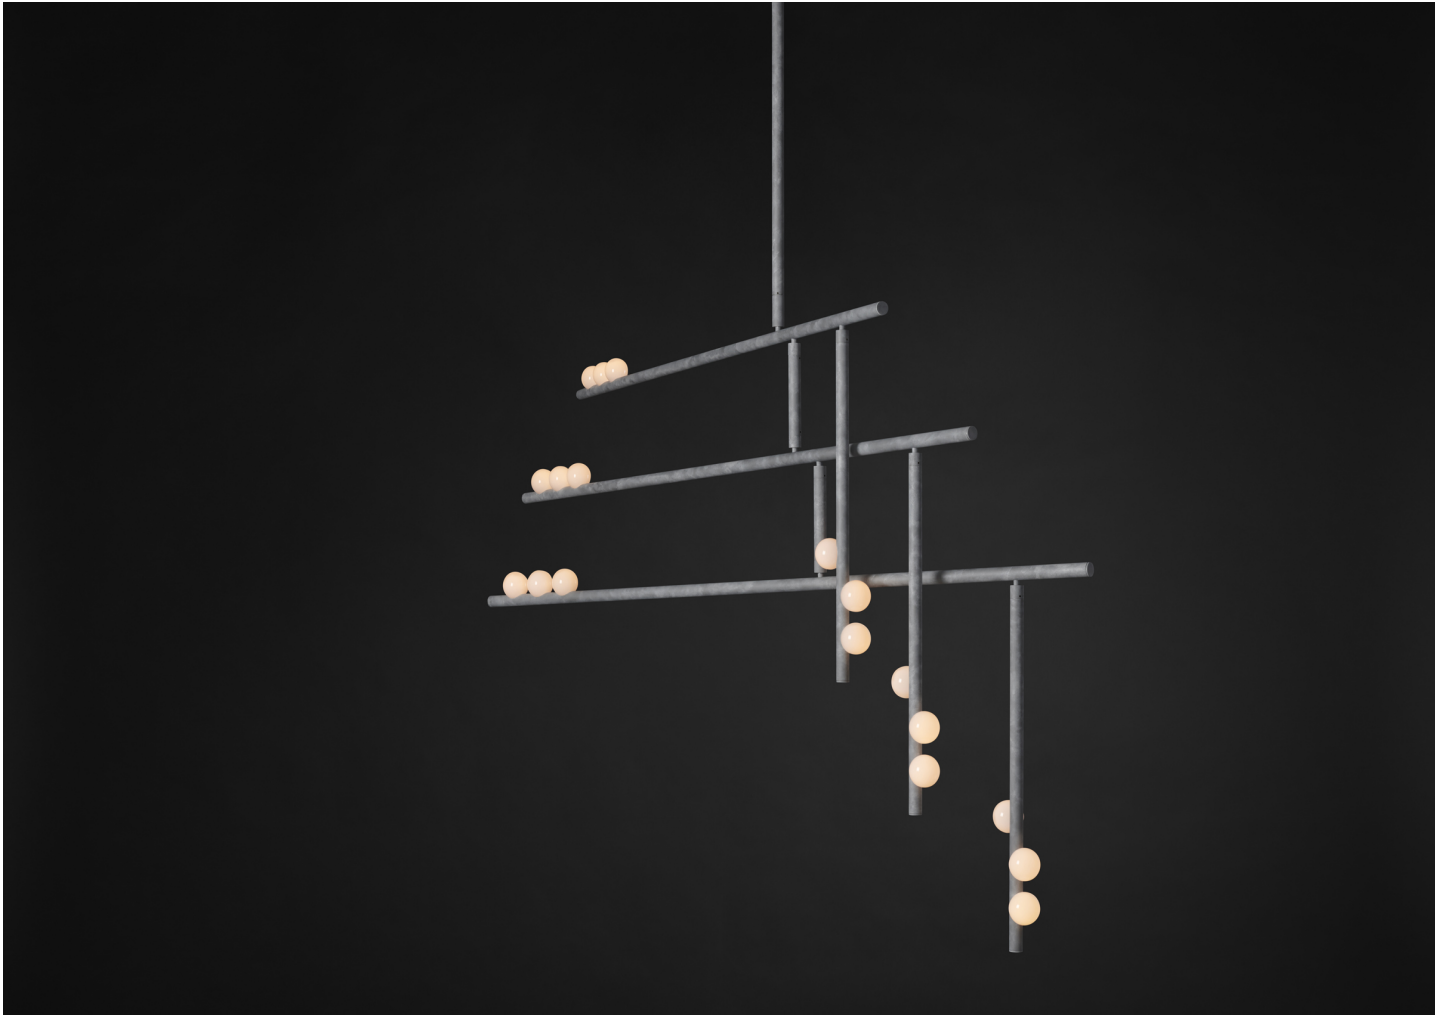

18-BULB DROP SYSTEM DS.18.01

LINDSEY ADELMAN FOR LINDSEY ADELMAN STUDIO

DESIGNER
Lindsey Adelman

MANUFACTURER
Lindsey Adelman Studio

ORIGIN
United States

PRODUCTION
Made to Order

DATE
2018

WEIGHT
36 lbs.

CERTIFICATIONS
UL, cUL

DISCLAIMER
Dimensions are approximate and may vary slightly due to the hand-blown nature of the glass. Bulbs included.

MATERIALS
Machined Brass, Glass.

DIMENSIONS
Canopy: Dia. 5" x H 3"
Fixture: W 75" x D 22" x H 45"
Globes: Dia. 2.25"
Overall Height: Min: 62", Max: 122"

ILLUMINATION
G4, 12V, 1.2W, 2700K - Dimmable LED.

SUSPENSION
A standard 12" site adjustable stem is included with purchase. Longer stem lengths are available at an additional cost, please inquire directly.