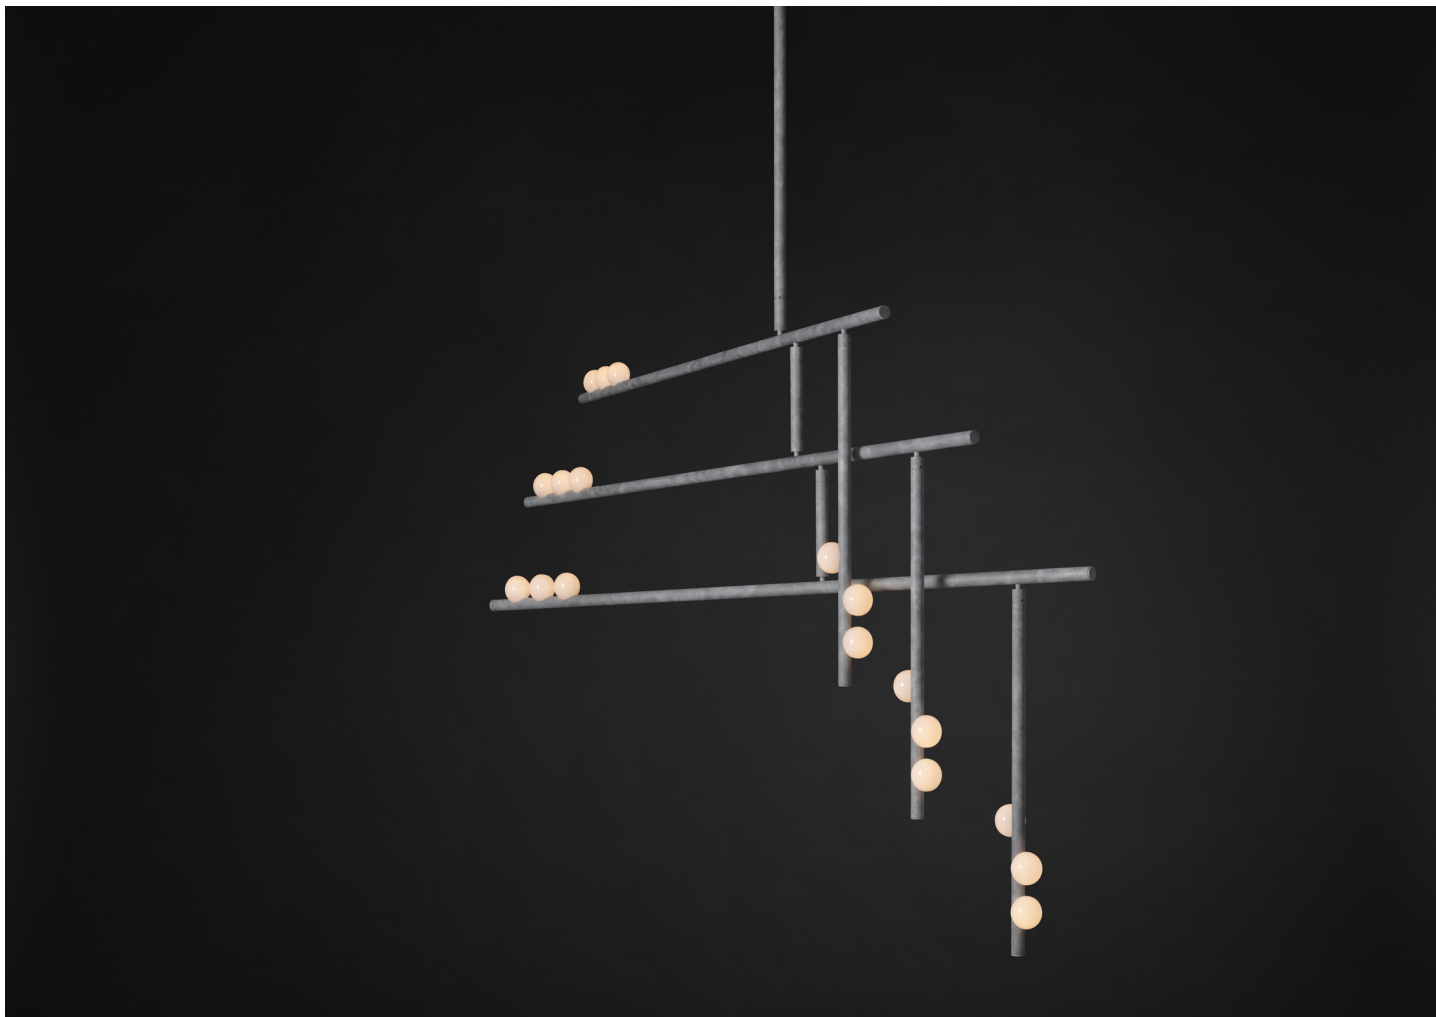

# 18-BULB DROP SYSTEM DS.18.01

LINDSEY ADELMAN FOR LINDSEY ADELMAN STUDIO

DESIGNER  
Lindsey Adelman

MANUFACTURER  
Lindsey Adelman Studio

ORIGIN  
United States

PRODUCTION  
Made to Order

DATE  
2018

WEIGHT  
36 lbs.

#### DISCLAIMER

Dimensions are approximate and may vary slightly. Due to the Hand-Blown nature of the Glass, there may be slight variations in size.

#### DIMENSIONS

Canopy: Dia. 5" x H 3"

Fixture: L 75" x W 22" x H 45"

Globes: Dia. 2.25"

Overall Height: Min: 62", Max: 122"

#### SUSPENSION

A standard 12" site adjustable stem comes included with purchase. Longer stem lengths are available at an additional cost, (creating a minimum overall drop between 62" and a maximum of 122".)