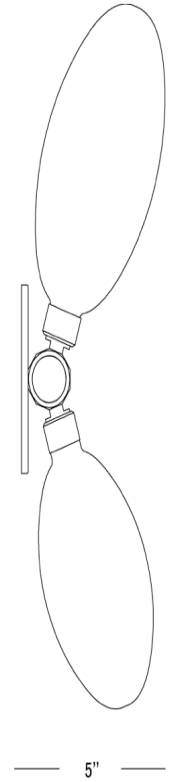

# 2-BULB KINGDOM SCONCE KDS.02.01

KARL ZAHN FOR LINDSEY ADELMAN STUDIO

# 2-BULB KINGDOM SCONCE KDS.02.01

KARL ZAHN FOR LINDSEY ADELMAN STUDIO

FRONT

TOP

SIDE

DESIGNER  
Karl Zahn

MANUFACTURER  
Lindsey Adelman Studio

ORIGIN  
United States

PRODUCTION  
Made to Order

WEIGHT  
3 lbs.

CERTIFICATIONS  
UL, cUL.

MATERIALS/FINISHES  
Machined aluminum, glass.

DIMENSIONS  
Canopy: Dia. 5" x W .25"  
Fixture: L 5" x W 5" x H 19"

ILLUMINATION  
110V/220V: G4 12V 1.2W, Max 2.4W, 2700k, LED, dimmable, transformer provided.