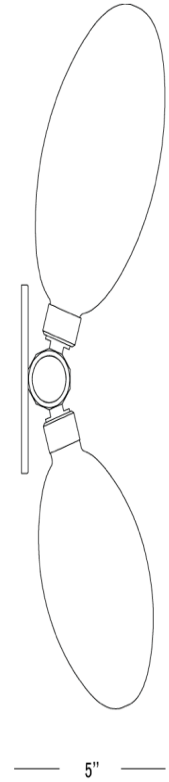

2-BULB KINGDOM SCONCE KDS.02.01

KARL ZAHN FOR LINDSEY ADELMAN STUDIO

2-BULB KINGDOM SCONCE KDS.02.01

KARL ZAHN FOR LINDSEY ADELMAN STUDIO

FRONT

TOP

SIDE

DESIGNER

3 lbs

MATERIALS/FINISHES

Machined aluminum

Glass

DIMENSIONS

H 19" W 5" D 5"

ILLUMINATION

G4 | 12v | 1.2w | 2700k | LED, Dimmable, Transformer Provided

SUSPENSION

Includes 36" or 72" stem that can be cut on-site, longer lengths available upon request.

CANOPY

Dia 9" x H 2"