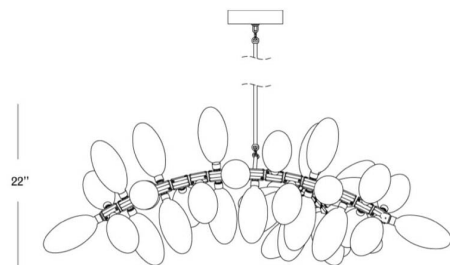

25-BULB KINGDOM CHANDELIER KDD.25.01

KARL ZAHN FOR LINDSEY ADELMAN STUDIO

FRONT