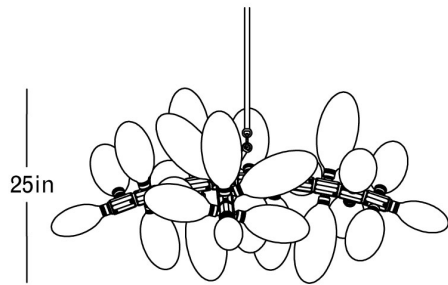

# 25-BULB KINGDOM CHANDELIER KDD.25.01

KARL ZAHN FOR LINDSEY ADELMAN STUDIO

# 25-BULB KINGDOM CHANDELIER KDD.25.01

KARL ZAHN FOR LINDSEY ADELMAN STUDIO

Front

Top

Side

DESIGNER

Karl Zahn

MANUFACTURER

UL, cUL.

MATERIALS/FINISHES

Machined aluminum, glass.

DIMENSIONS

Canopy: Dia. 5" x H 2"

Fixture: L 42" x W 32" x H 25"

Overall Height: Min: 29", Max: 99"

ILLUMINATION