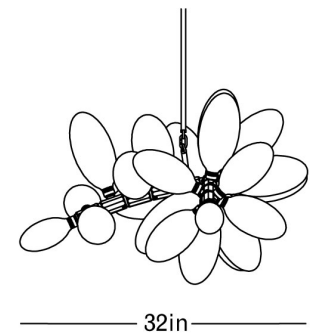

# 25-BULB KINGDOM CHANDELIER KDD.25.01

KARL ZAHN FOR LINDSEY ADELMAN STUDIO

Front

Top

Side

DESIGNER

Karl Zahn

MANUFACTURER

UL, cUL.

MATERIALS/FINISHES

Machined aluminum, glass.

DIMENSIONS

Canopy: Dia. 5" x H 2"

Fixture: L 42" x W 32" x H 25"

Overall Height: Min: 29", Max: 99"

ILLUMINATION