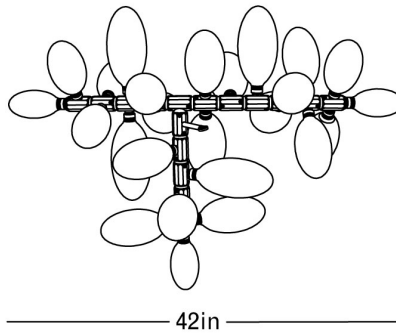

# 25-BULB KINGDOM CHANDELIER KDD.25.01

KARL ZAHN FOR LINDSEY ADELMAN STUDIO

# 25-BULB KINGDOM CHANDELIER KDD.25.01

KARL ZAHN FOR LINDSEY ADELMAN STUDIO

Front

Top

Side

DESIGNER

Karl Zahn

MANUFACTURER

UL, cUL.

MATERIALS/FINISHES

Machined aluminum, glass.

DIMENSIONS

Canopy: Dia. 5" x H 2"

Fixture: L 42" x W 32" x H 25"

Overall Height: Min: 29", Max: 99"

ILLUMINATION

110V/220V: G4 12V 1.2W, Max 30W, 2700k, LED, dimmable, transformer provided.

SUSPENSION

Includes 36" or 72" stem that can be cut on-site, longer lengths available upon request.