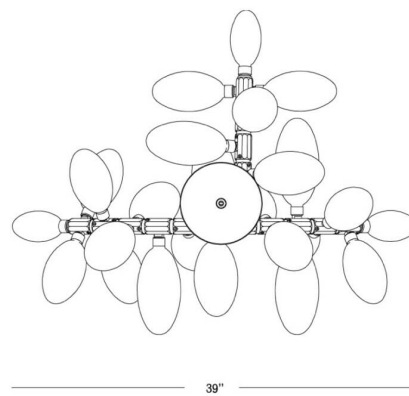

# 25-BULB KINGDOM CHANDELIER KDD.25.01

KARL ZAHN FOR LINDSEY ADELMAN STUDIO

# 25-BULB KINGDOM CHANDELIER KDD.25.01

KARL ZAHN FOR LINDSEY ADELMAN STUDIO

FRONT

TOP

SIDE

DESIGNER

Karl Zahn

MANUFACTURER

Machined aluminum

Glass

DIMENSIONS

H 20" W 39" D 32"

ILLUMINATION

G4 | 12v | 1.2w | 2700k | LED, Dimmable, Transformer Provided

SUSPENSION

Includes 36" or 72" stem that can be cut on-site, longer lengths available upon request.

CANOPY

Dia 9" x H 2"