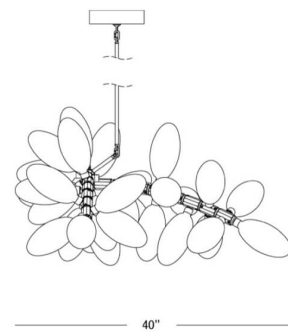

# 25-BULB KINGDOM CHANDELIER KDD.25.01

KARL ZAHN FOR LINDSEY ADELMAN STUDIO

FRONT

TOP

SIDE

DESIGNER

Karl Zahn

MANUFACTURER

Machined aluminum

Glass

DIMENSIONS

H 20" W 39" D 32"

ILLUMINATION

G4 | 12v | 1.2w | 2700k | LED, Dimmable, Transformer Provided

SUSPENSION

Includes 36" or 72" stem that can be cut on-site, longer lengths available upon request.

CANOPY

Dia 9" x H 2"