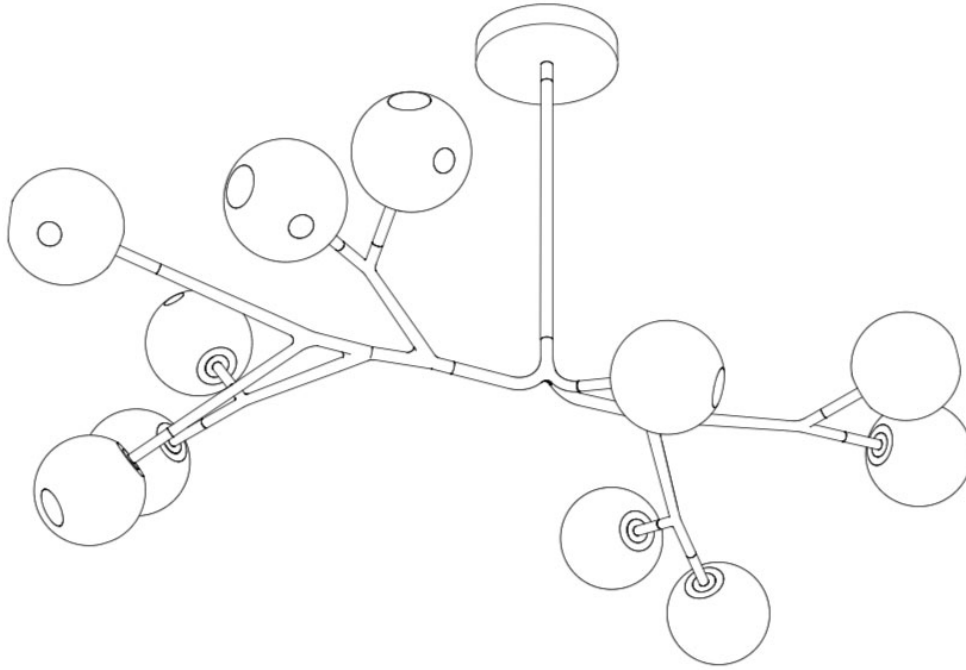

28.11A.2

BOCCI

MANUFACTURER

Bocci

ORIGIN

Canada

PRODUCTION

Made to Order

WEIGHT

46.5 lbs.

DISCLAIMER

Unless otherwise noted when ordering, Standard 28s are made with clear glass exterior spheres and milk white interior lamp holder cavities. The fixture can be leveled with aircraft cable and swag hooks (provided).

MATERIALS

Blown glass, matte black rubberized stainless steel armature, electrical components, matte black canopy.

DIMENSIONS

Small Canopy: Dia. 6.3" x H 1.6"

Large Canopy: Dia. 9.5" x H 1.6"

Fixture: L 67.7" x W 41.7"

Overall Height: Standard 37.4" (Up to 98" drop.)

CUSTOMIZABLE

Custom glass color options available upon request. Please inquire directly for more information.

ILLUMINATION

1.5w LED (16.5w total draw)

SUSPENSION