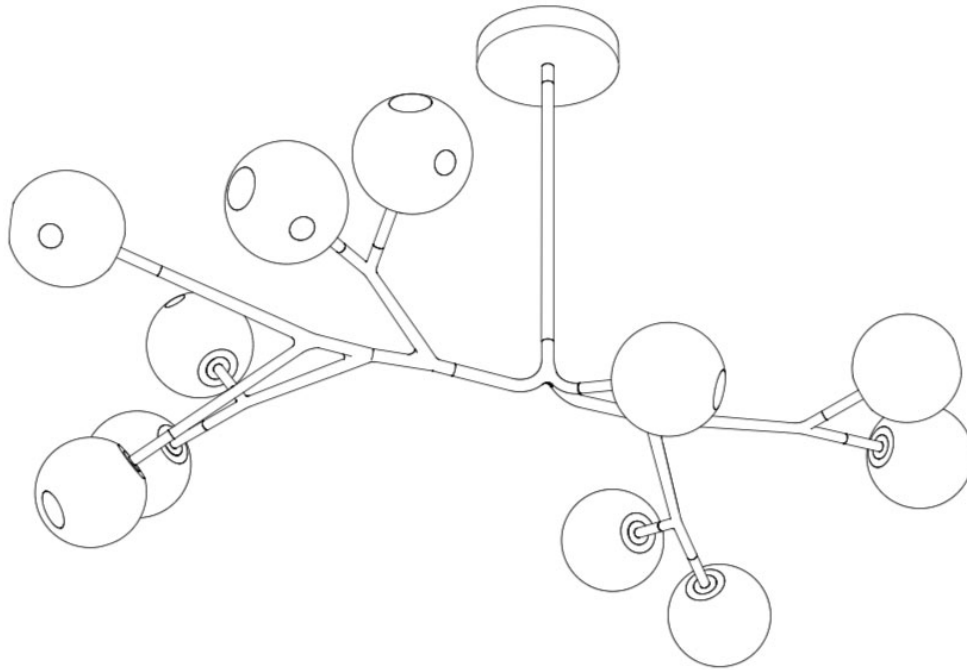

28.11A.2

BOCCI

MANUFACTURER

Bocci

ORIGIN

Canada

PRODUCTION

Made to Order

WEIGHT

46.5 lbs.

DISCLAIMER

Unless otherwise noted when ordering, Standard 28s are made with clear glass exterior spheres and milk white interior lamp holder cavities. The fixture can be leveled with aircraft cable and swag hooks (provided).

MATERIALS

Blown glass, matte black rubberized stainless steel armature, electrical components, matte black canopy.

DIMENSIONS

Small Canopy: Dia. 6.3" x H 1.6"

Large Canopy: Dia. 9.5" x H 1.6"

Fixture: L 67.7" x W 41.7"

Overall Height: Standard 37.4" (Up to 98" drop.)

CUSTOMIZABLE

Custom glass color options available upon request. Please inquire directly for more information.

ILLUMINATION

1.5w LED (16.5w total draw)

SUSPENSION