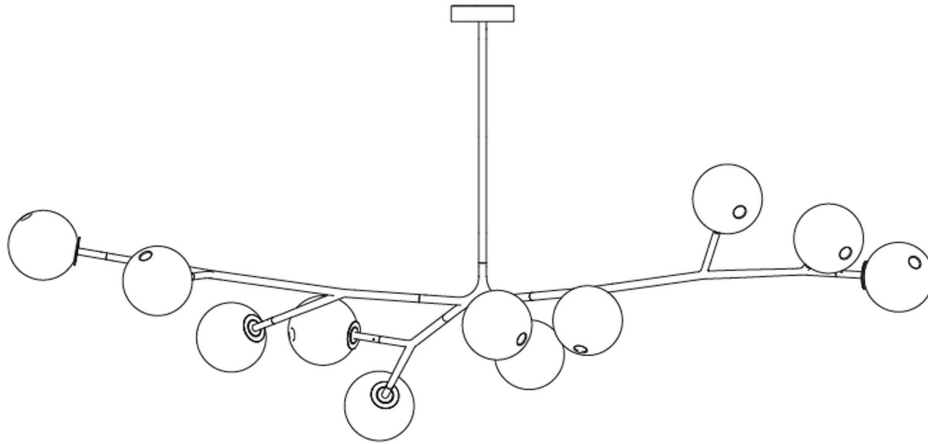

28.11A

BOCCI

MANUFACTURER

Bocci

ORIGIN

Canada

PRODUCTION

Made to Order

WEIGHT

37 lbs

DISCLAIMER

Unless otherwise noted when ordering, all chandeliers will be outfitted to be xenon compatible. For remote mounted canopies (mini and mini outie) unless otherwise specified, a single class 2 transformer will be sent for every 5 xenon fixtures or every 12 LED fixtures.

MATERIALS

Blown glass, matte black rubberized stainless steel armature, electrical components, matte black canopy.

DIMENSIONS

Canopy: Black rubberized stainless steel canopy 9.3" in diameter x 1.6" deep.

Drop: Available in 9.8" / 19.7" / 47.2". Up to 2.5m (98") drop.

CUSTOMIZABLE

Custom options upon request.

ILLUMINATION

1.5w LED or 10w xenon.

BACKPLATE

Preset length, composed during installation. May also be wall mounted.