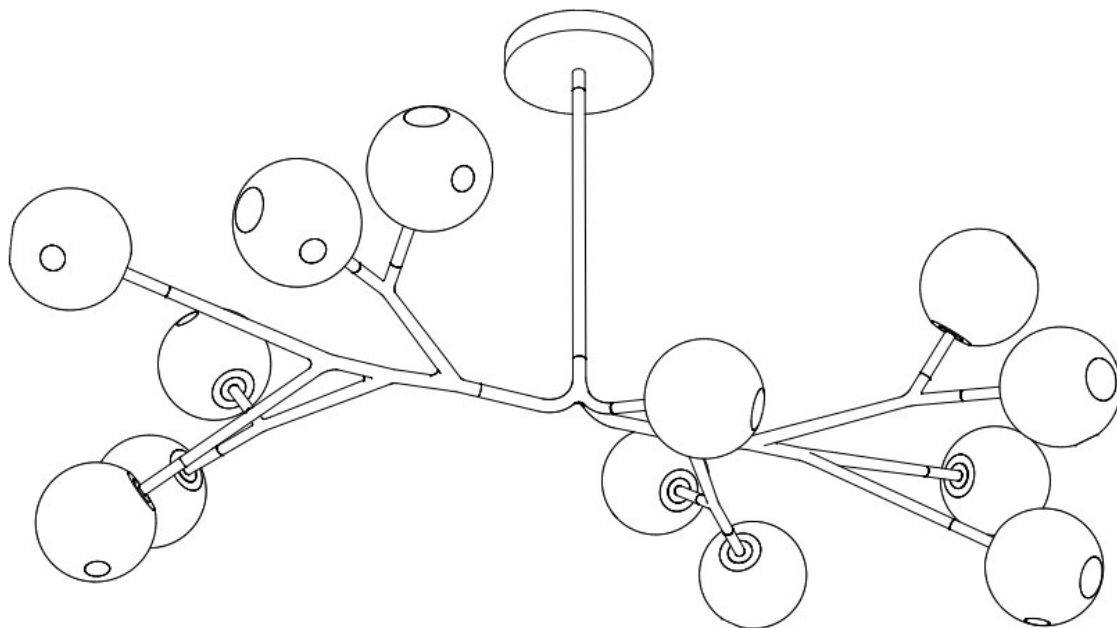

28.13A.1

BOCCI

MANUFACTURER

Bocci

ORIGIN

Canada

PRODUCTION

Made to Order

WEIGHT

55 lbs.

DISCLAIMER

Unless otherwise noted when ordering, Standard 28s are made with clear glass exterior spheres and milk white interior lamp holder cavities. The fixture can be leveled with aircraft cable and swag hooks (provided).

MATERIALS

Blown glass, matte black rubberized stainless steel armature, electrical components, matte black canopy.

DIMENSIONS

Small Canopy: Dia. 6.3" x H 1.6"

Large Canopy: Dia. 9.5" x H 1.6"

Fixture: L 71.3" x W 48"

Overall Height: Standard 37.8" (Up to 98" drop.)

CUSTOMIZABLE

Custom glass color options available upon request. Please inquire directly for more information.

ILLUMINATION

1.5w LED (19.5w total draw)

SUSPENSION