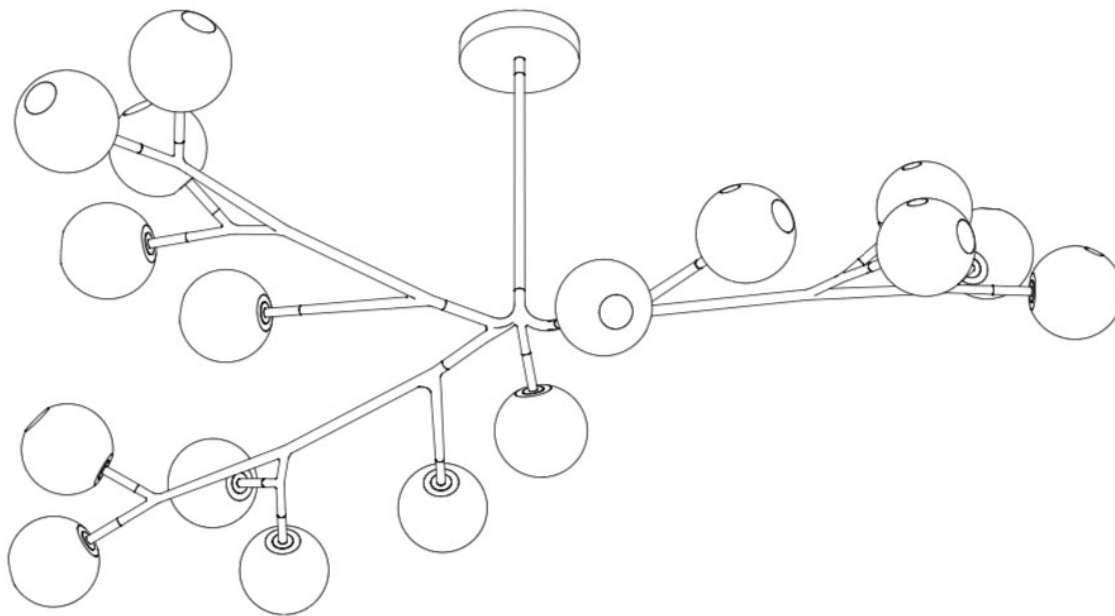

28.17A.1

BOCCI

MANUFACTURER

Bocci

ORIGIN

Canada

PRODUCTION

Made to Order

WEIGHT

69 lbs.

DISCLAIMER

Unless otherwise noted when ordering, Standard 28s are made with clear glass exterior spheres and milk white interior lamp holder cavities. The fixture can be leveled with aircraft cable and swag hooks (provided).

MATERIALS

Blown glass, matte black rubberized stainless steel armature, electrical components, matte black canopy.

DIMENSIONS

Small Canopy: Dia. 6.3" x H 1.6"

Large Canopy: Dia. 9.5" x H 1.6"

Fixture: L 76" x W 80"

Overall Height: Standard 42" (Up to 98" drop.)

CUSTOMIZABLE

Custom glass color options available upon request. Please inquire directly for more information.

ILLUMINATION

1.5w LED (25.5w total draw)

SUSPENSION

Standard 42" (Up to 98" drop available upon request.)