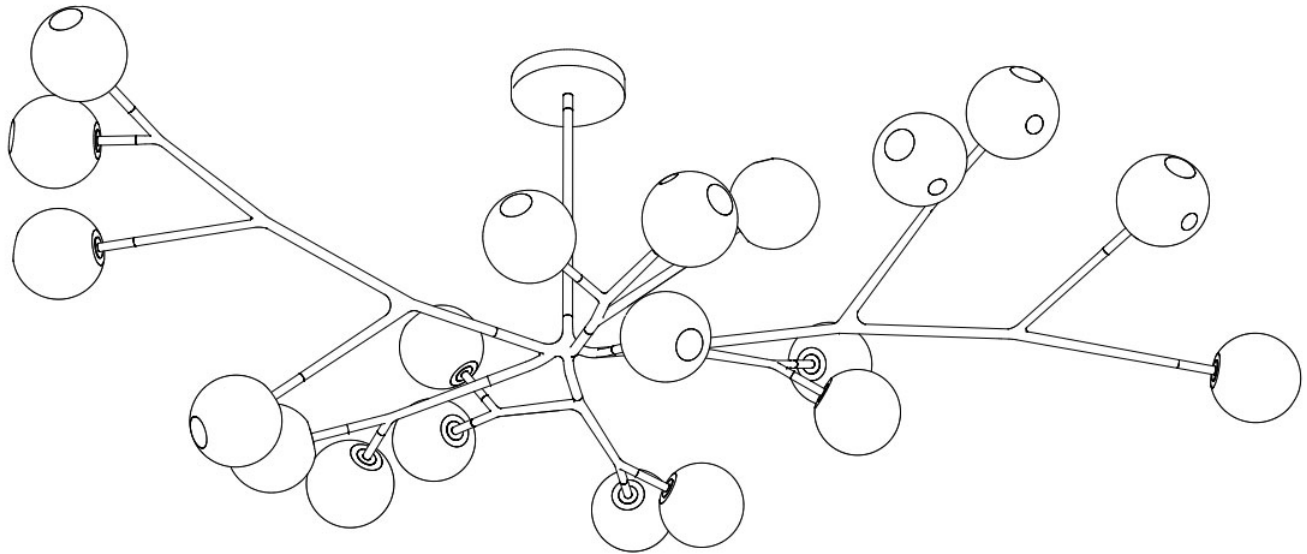

28.20A.1

BOCCI

MANUFACTURER

Bocci

ORIGIN

Canada

PRODUCTION

Made to Order

WEIGHT

84 lbs.

DISCLAIMER

Unless otherwise noted when ordering, Standard 28s are made with clear glass exterior spheres and milk white interior lamp holder cavities. The fixture can be leveled with aircraft cable and swag hooks (provided).

MATERIALS

Blown glass, matte black rubberized stainless steel armature, electrical components, matte black canopy.

DIMENSIONS

Small Canopy: Dia. 6.3" x H 1.6"

Large Canopy: Dia. 9.5" x H 1.6"

Fixture: L 101" x W 69.5"

Overall Height: Standard 38.2" (Up to 98" drop.)

CUSTOMIZABLE

Custom glass color options available upon request. Please inquire directly for more information.

ILLUMINATION

1.5w LED (30w total draw)

SUSPENSION