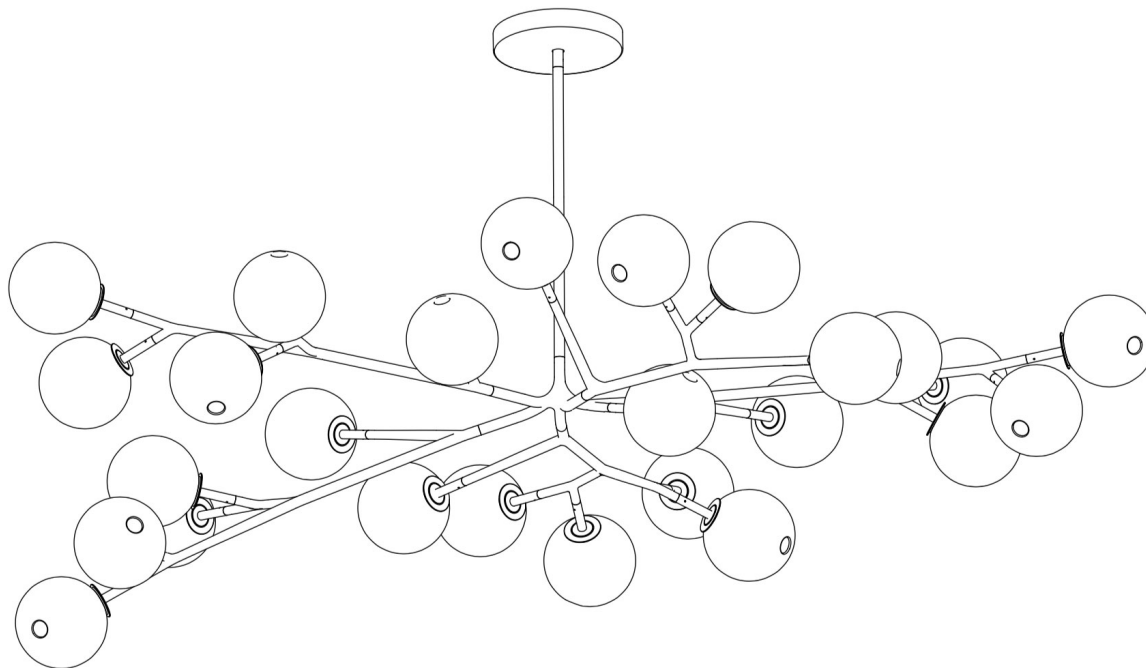

28.23A.1

BOCCI

MANUFACTURER

Bocci

ORIGIN

Canada

PRODUCTION

Made to Order

WEIGHT

92.5 lbs.

DISCLAIMER

Unless otherwise noted when ordering, Standard 28s are made with clear glass exterior spheres and milk white interior lamp holder cavities. The fixture can be leveled with aircraft cable and swag hooks (provided).

MATERIALS

Blown glass, matte black rubberized stainless steel armature, electrical components, matte black canopy.

DIMENSIONS

Small Canopy: Dia 6.3" x H 1.6"

Large Canopy: Dia 9.5" x H 1.6"

Fixture: L 100" x W 83"

Overall Height: Standard 44.4" (Up to 98" drop.)

CUSTOMIZABLE

Custom glass color options available upon request. Please inquire directly for more information.

ILLUMINATION

1.5w LED (25.5w total draw)

SUSPENSION