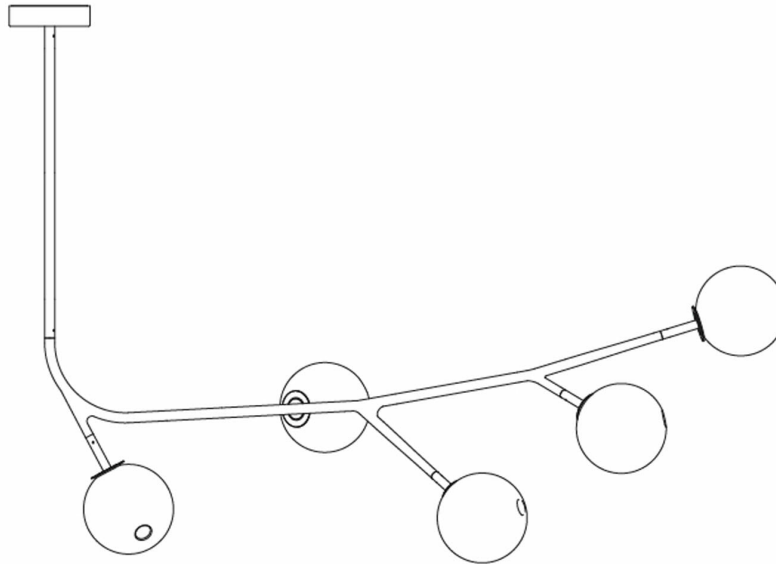

# 28.5A

BOCCI

#### DIMENSIONS

Canopy: Black rubberized stainless steel canopy 6.3" in diameter x 1.6" deep.

Drop: Available in 9.8" / 19.7" / 47.2". Up to 2.5m (98") drop.