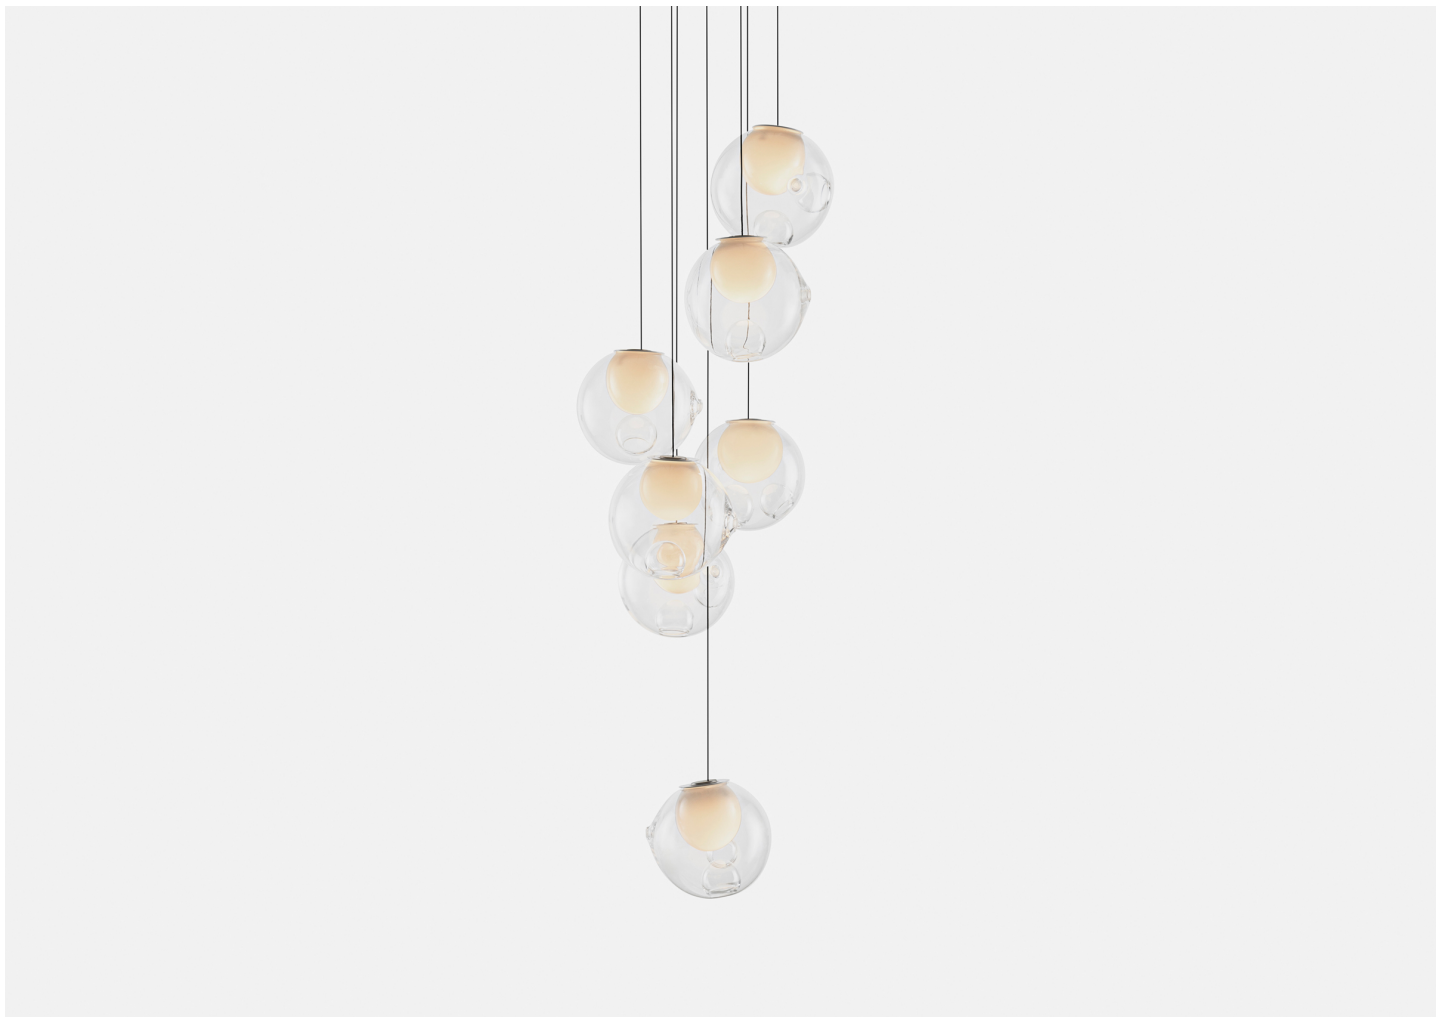

28.7 RANDOM

BOCCI

MANUFACTURER

Bocci

ORIGIN

Canada

PRODUCTION

Made to Order

WEIGHT

17 lbs.

CERTIFICATIONS

UL, CE.

MATERIALS

Blown glass, braided metal coaxial cable, electrical components.

DIMENSIONS

Canopy: Dia. 8" x H 1.3"

Overall Height: Site adjustable up to 10' or 20' (up to 100' on custom fixtures.)

CUSTOMIZABLE

Custom globe colors available upon request.

ILLUMINATION

1.5W LED or 20W Xenon.

SUSPENSION

Standard suspension is site adjustable up to 10' or 20', and up to 100' for custom fixtures.

CANOPY

Dia. 8" x H 1.3"