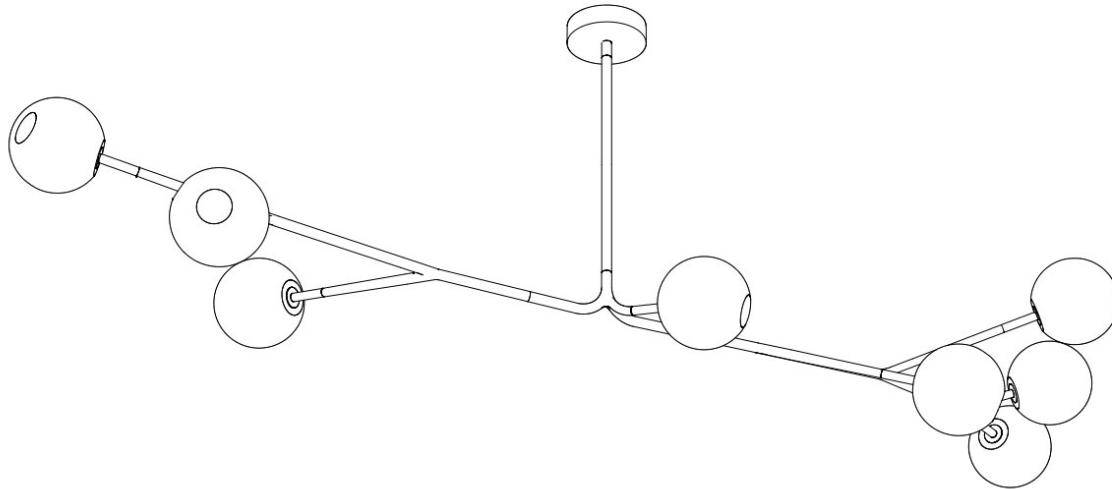

# 28.8A.2

BOCCI

#### DISCLAIMER

Unless otherwise noted when ordering, Standard 28s are made with clear glass exterior spheres and milk white interior lamp holder cavities. The fixture can be leveled with aircraft cable and swag hooks (provided).

#### DIMENSIONS

Canopy: Dia. 6.3" x H 1.6"

Fixture: L 97.4" x W 35.6"

Overall Height: Standard 34.9" (Up to 98" drop.)

#### SUSPENSION

Standard 34.9" (Up to 98" drop available upon request.)