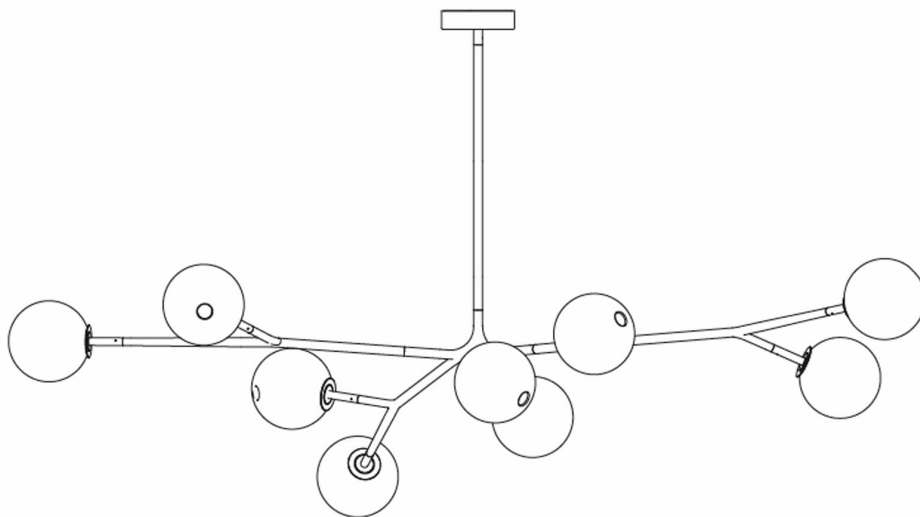

28.9A

BOCCI

MANUFACTURER

Bocci

ORIGIN

Canada

PRODUCTION

Made to Order

WEIGHT

37 lbs.

DISCLAIMER

Unless otherwise noted when ordering, all chandeliers will be outfitted to be xenon compatible. For remote mounted canopies (mini and mini outie) unless otherwise specified, a single class 2 transformer will be sent for every 5 xenon fixtures or every 12 LED fixtures.

MATERIALS

Blown glass, matte black rubberized stainless steel armature, electrical components, matte black canopy.

DIMENSIONS

Canopy: Dia. 9.3" x H 1.6"

Overall Height: Available in 9.8" / 19.7" / 47.2". Up to 98" drop.

CUSTOMIZABLE

Custom options upon request.

ILLUMINATION

1.5w LED or 10w xenon.

BACKPLATE

Preset length, composed during installation. May also be wall mounted.