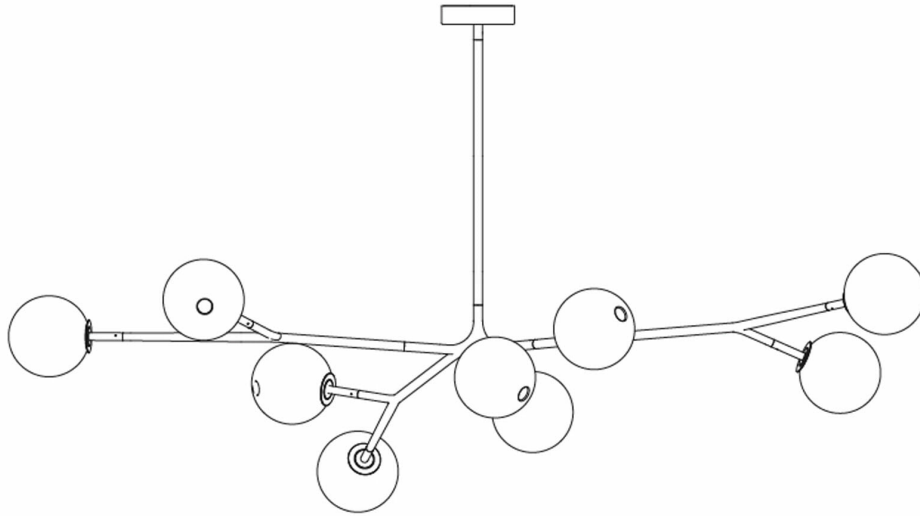

28.9A

BOCCI

MANUFACTURER

Bocci

ORIGIN

Canada

PRODUCTION

Made to Order

WEIGHT

37 lbs

DISCLAIMER

Unless otherwise noted when ordering, all chandeliers will be outfitted to be xenon compatible. For remote mounted canopies (mini and mini outie) unless otherwise specified, a single class 2 transformer will be sent for every 5 xenon fixtures or every 12 LED fixtures.

MATERIALS

Blown glass, matte black rubberized stainless steel armature, electrical components, matte black canopy.

DIMENSIONS

Canopy: Black rubberized stainless steel canopy 9.3" in diameter x 1.6" deep.

Drop: Available in 9.8" / 19.7" / 47.2". Up to 2.5m (98") drop.

CUSTOMIZABLE

Custom options upon request.

ILLUMINATION

1.5w LED or 10w xenon.

BACKPLATE

Preset length, composed during installation. May also be wall mounted.