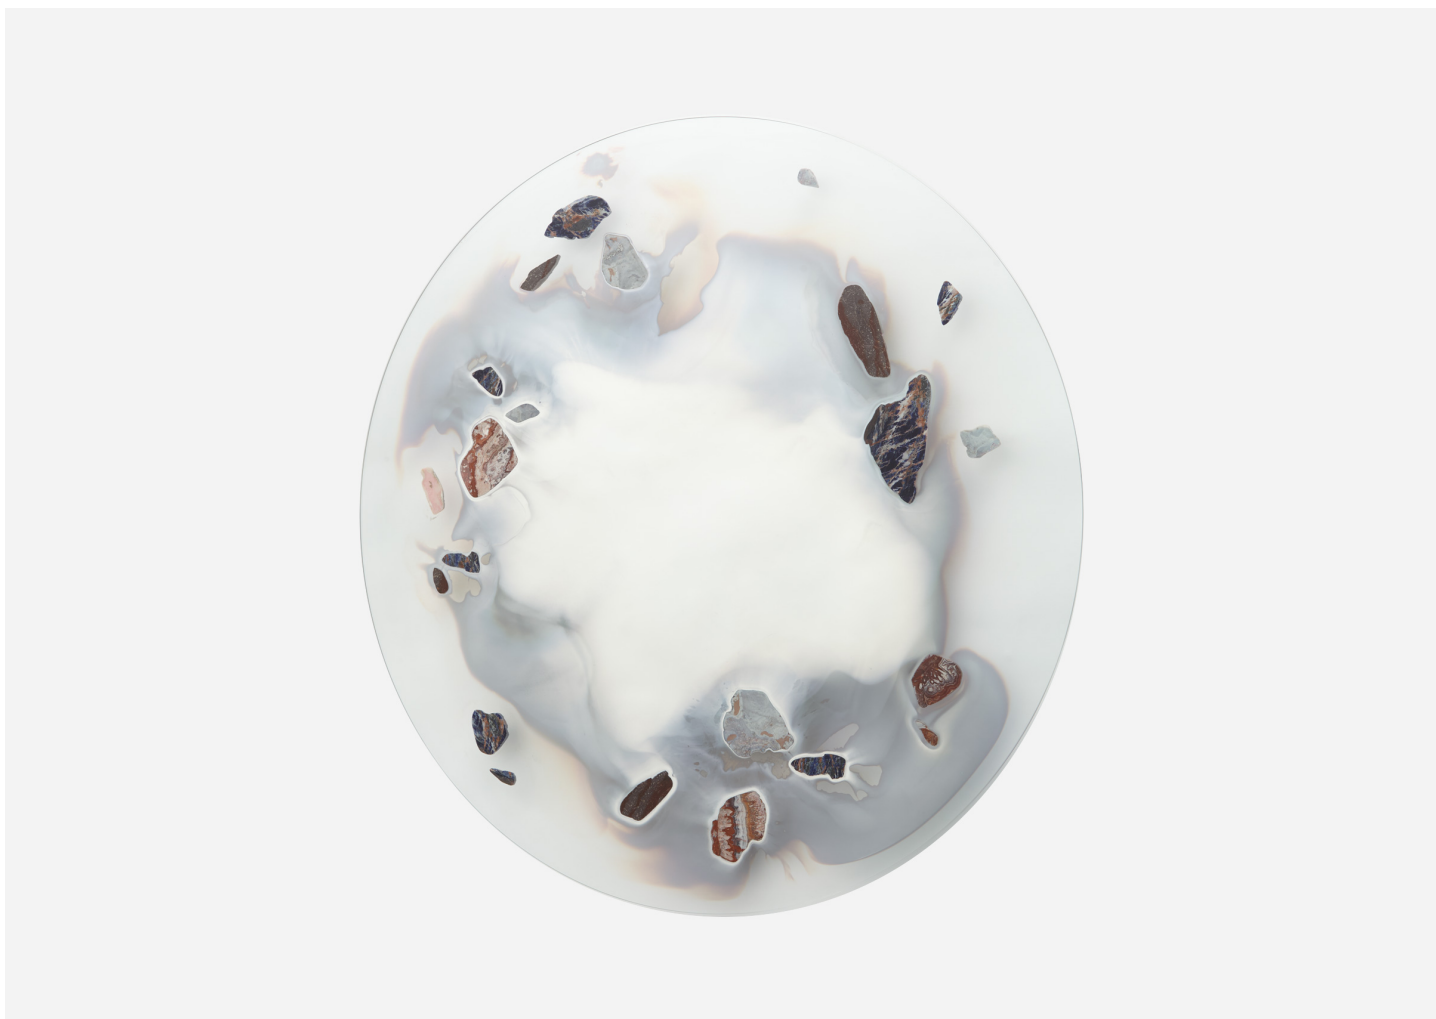

36 GEO TRANSITION MIRROR – NO. 3, 2025

CHEN CHEN & KAI WILLIAMS

DESIGNER

Chen Chen & Kai Williams

ORIGIN

United States

PRODUCTION

One of a Kind

DATE

2025

MATERIALS

Various Stones, Glass, and Steel.

DIMENSIONS

Dia. 36"

CARE

Avoid using solvents to clean the back of the mirror and be cautious while dusting to prevent scratching.