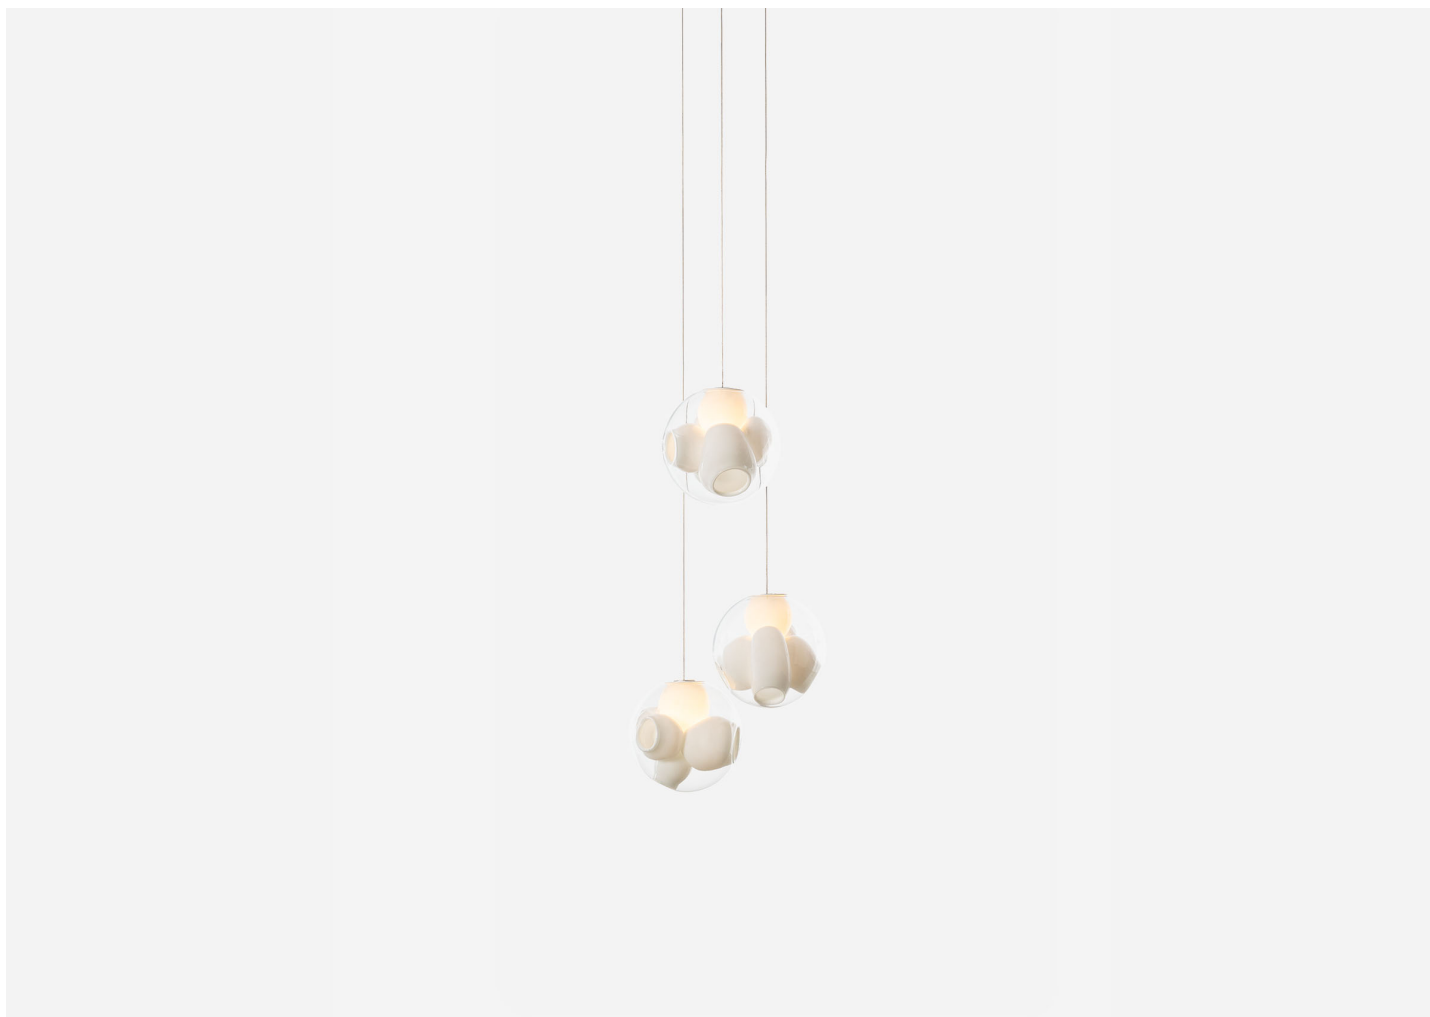

# 38.3V RANDOM

BOCCI

#### DIMENSIONS

Pendants: Dia. 7.5" - 8.5"