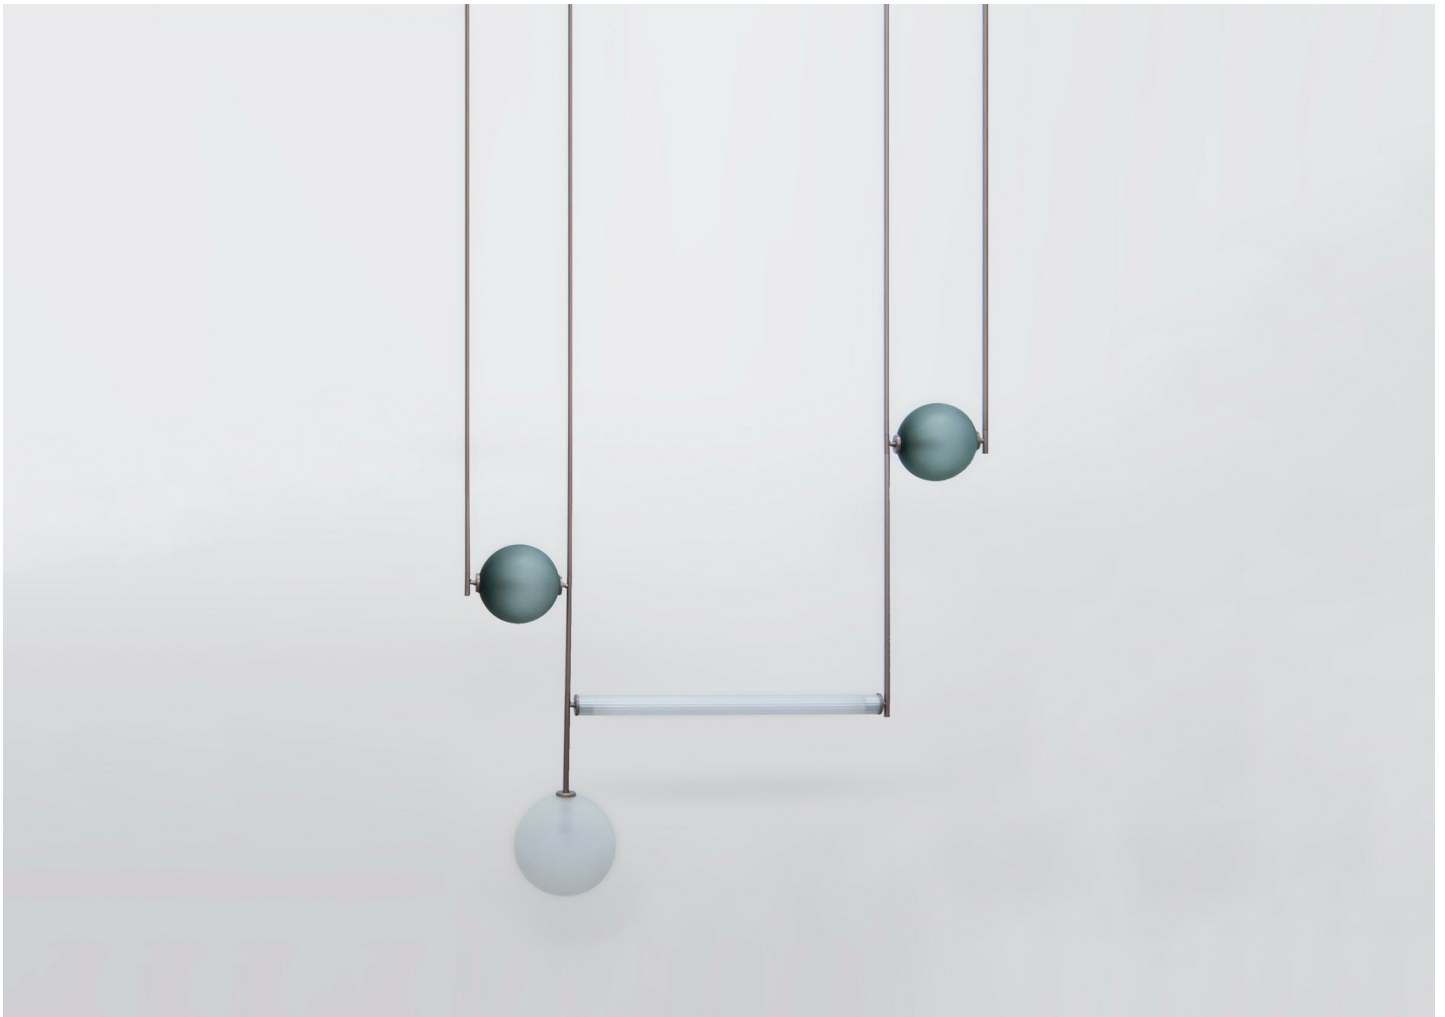

EQUALIZER 4 SCREEN

LADIES & GENTLEMEN

MANUFACTURER
Ladies & Gentlemen

ORIGIN
United States

PRODUCTION
Made to Order

DATE
2016

CERTIFICATIONS
UL upon request.

MATERIALS

Handblown glass with satin luster finish, available colors: Cream, Smokey green, Grey or Chameleon. Anodized aluminum: Bronze, Olive, Blackened. Custom finishes available.

DIMENSIONS

Dimensions variable.

ILLUMINATION

110-2240V: G4 LED; Max 25 watts.

SUSPENSION

Solid tubing. Height is made to order.