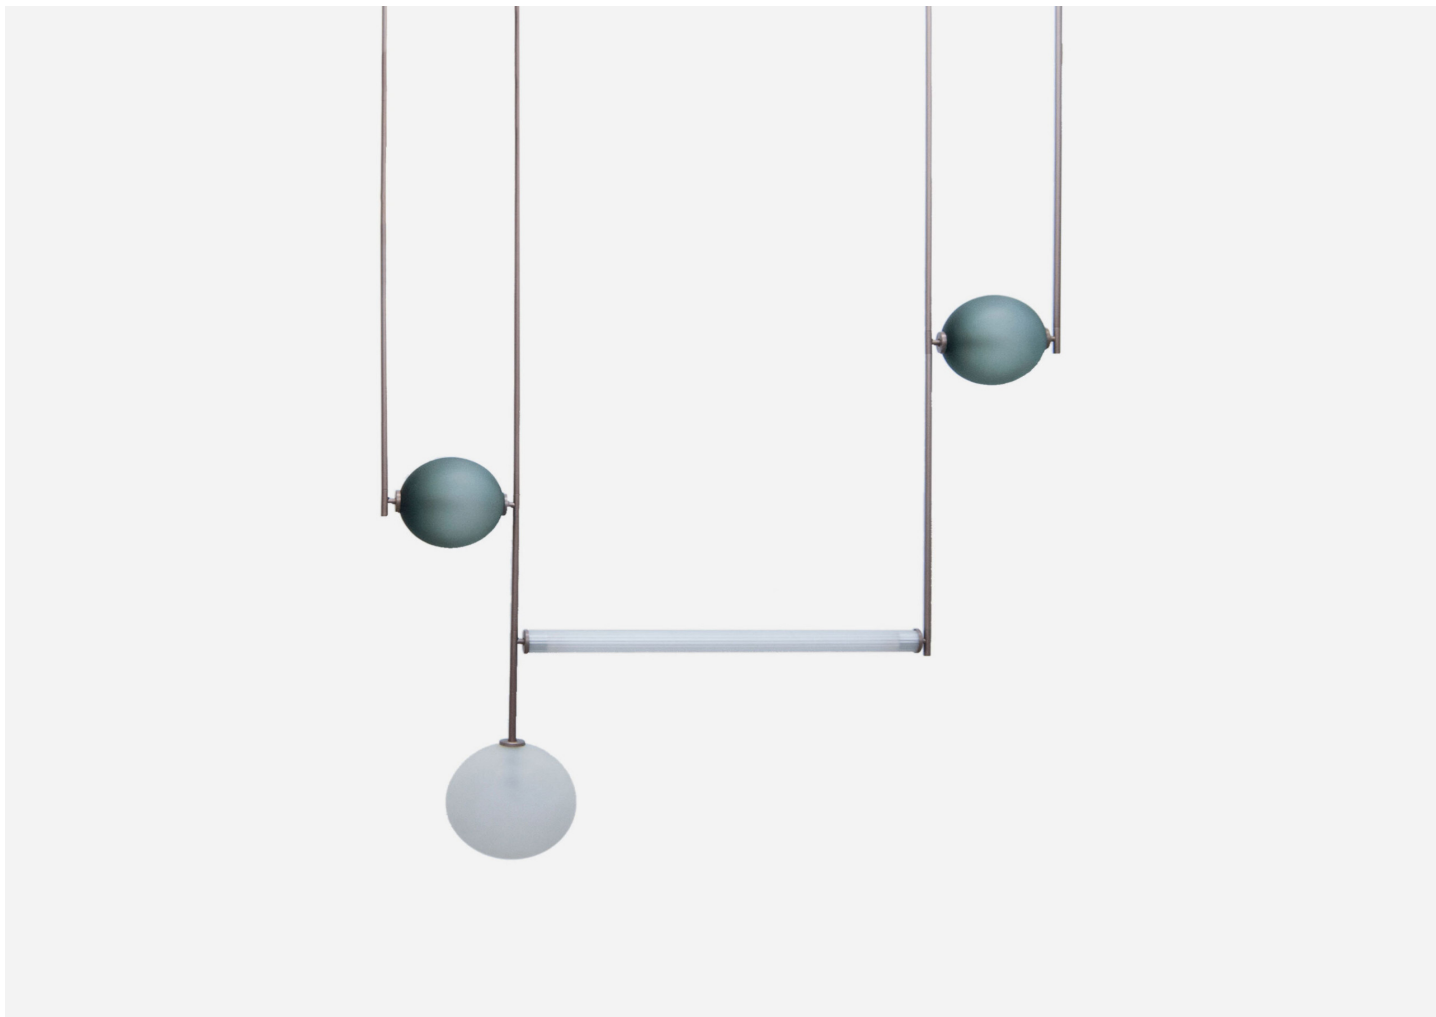

EQUALIZER 4 SCREEN

LADIES & GENTLEMEN

DESIGNER
Ladies & Gentlemen

ORIGIN
United States

PRODUCTION
Made to Order

DATE
2016

CERTIFICATIONS
UL upon request.

MATERIALS

Handblown glass with satin luster finish, glass available in Cream, Smokey Green, or Chameleon. Anodized aluminum available in Bronze, Olive, Brass or Blackened.

DIMENSIONS

Canopy: Dia. 12"

Fixture: Custom

Overall Height: Custom length made to order.

ILLUMINATION

120V/220V: G4 LED, Max 25W, 2700k, 30,000 hours bulb life.

SUSPENSION

Pendant lengths are pre-set during production and are not site adjustable. Lengths are determined by client upon order confirmation.

CANOPY

Dia. 12"