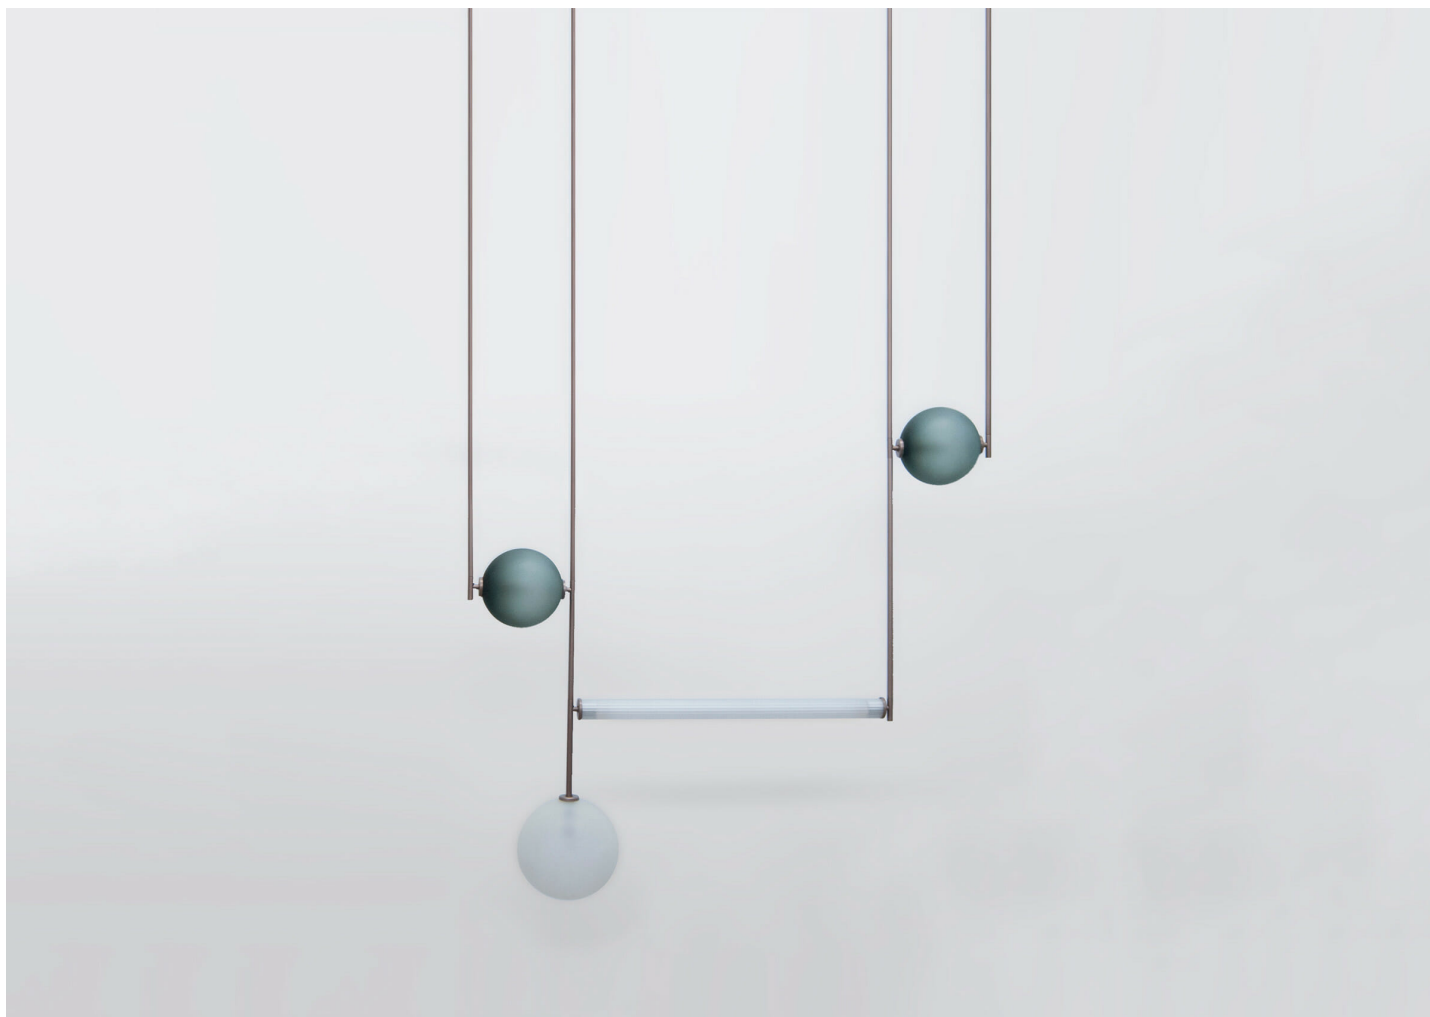

# EQUALIZER 4 SCREEN

LADIES & GENTLEMEN

DESIGNER  
Ladies & Gentlemen

ORIGIN  
United States

PRODUCTION  
Made to Order

DATE  
2016

CERTIFICATIONS  
UL upon request.

## MATERIALS

Handblown glass with satin luster finish, available colors: Cream, Smokey green, Grey or Chameleon. Anodized aluminum: Bronze, Olive, Blackened. Custom finishes available.

## DIMENSIONS

Dimensions variable.

## SUSPENSION

Solid tubing. Height is made to order.