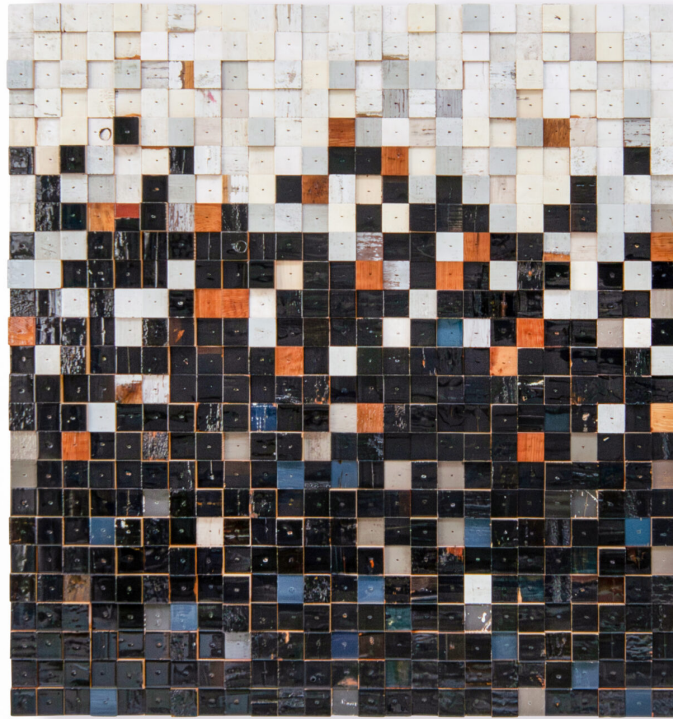

40 X 40 WASTE PAINTING

PIET HEIN EEK

DESIGNER
Piet Hein Eek

ORIGIN
The Netherlands

PRODUCTION
One of a Kind

DISCLAIMER
This item is part of our Quick Ship program and ships directly from the vendor. Availability is limited and subject to change.

MATERIALS
High Gloss Lacquered Scrapwood

DIMENSIONS
L 39.4" x W 3.5" x H 39.4"