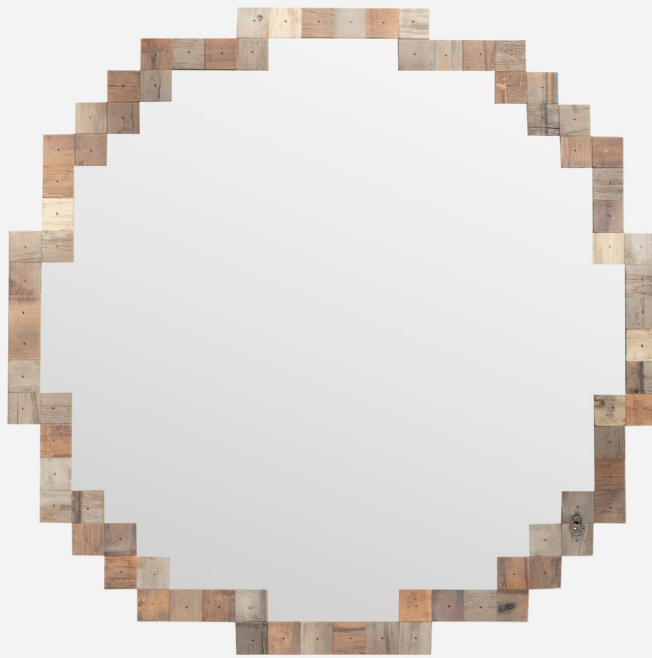

40×40 ROUND MIRROR

PIET HEIN EEK

DESIGNER
Piet Hein Eek

ORIGIN
The Netherlands

PRODUCTION
One of a Kind

DATE
2024

MATERIALS
Scrapwood, Plywood & Glass.

DIMENSIONS
Dia. 31.5"