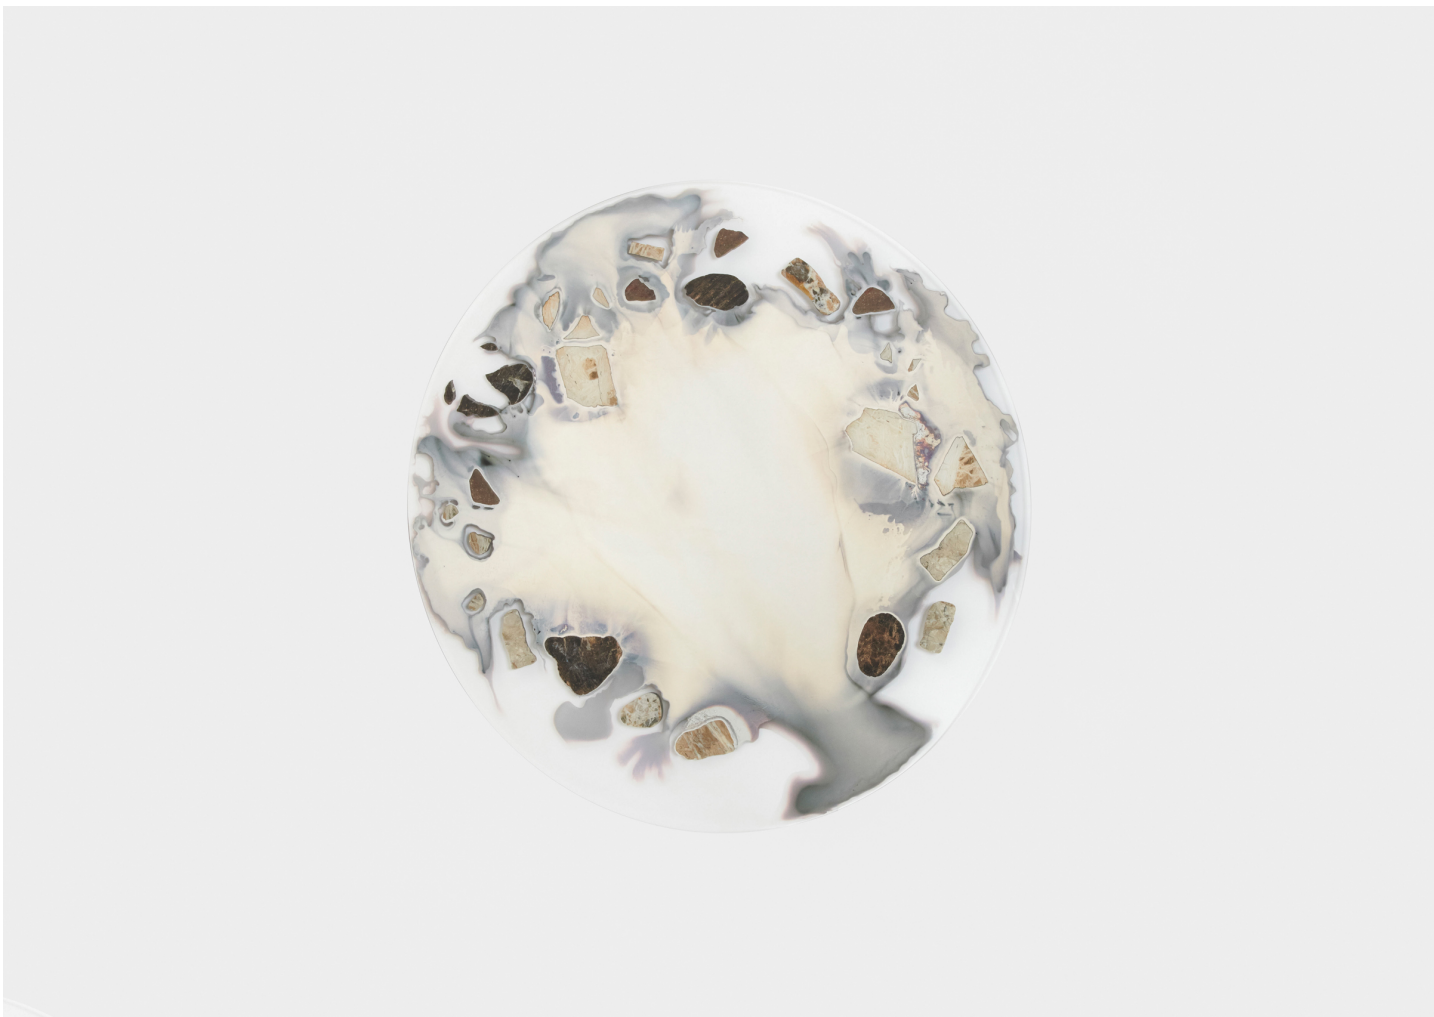

42 GEO TRANSITION MIRROR – NO. 1, 2021

CHEN CHEN & KAI WILLIAMS

DESIGNER

Chen Chen & Kai Williams

ORIGIN

United States

PRODUCTION

One of a Kind

DATE

2021

MATERIALS

Various Stones, Glass, and Steel.

DIMENSIONS

Dia. 42"

CARE

Avoid using solvents to clean the back of the mirror and be cautious while dusting to prevent scratching.