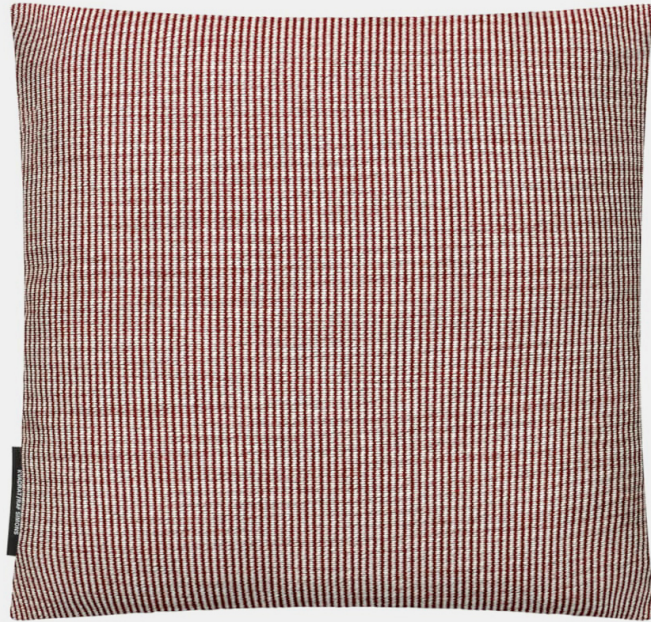

45 X 45 FUSE – 0631 CUSHION

RAF SIMONS FOR KVADRAT

MANUFACTURER

Raf Simons for Kvadrat

ORIGIN

Denmark

PRODUCTION

Made to Order

MATERIALS

DIMENSIONS

L 17.7" x W 17.7"

CARE

Vacuuming and dry cleaning.