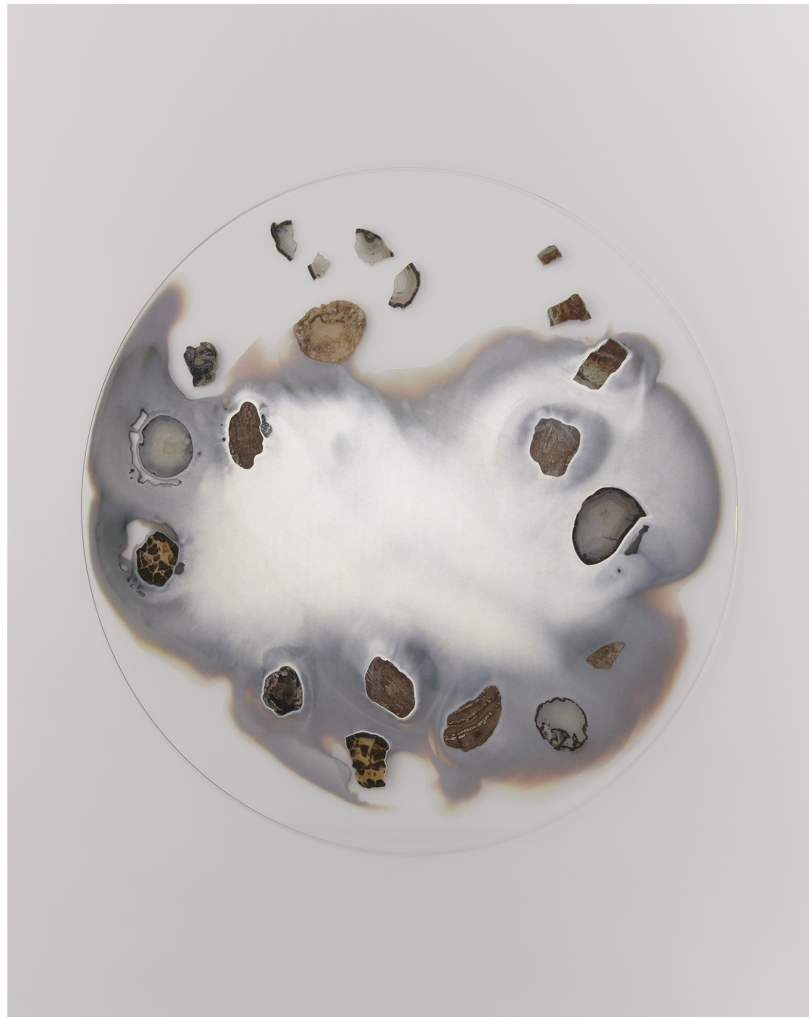

48 GEO TRANSITION MIRROR – NO. 1, 2021

CHEN CHEN & KAI WILLIAMS

DESIGNER
Chen Chen & Kai Williams

ORIGIN
United States

PRODUCTION
One of a Kind

DATE
2021

MATERIALS
Various Stones, Glass, and Steel.

DIMENSIONS
Dia. 44" x W 1.5"

CARE
Avoid using solvents to clean the back of the mirror and be cautious while dusting to prevent scratching.