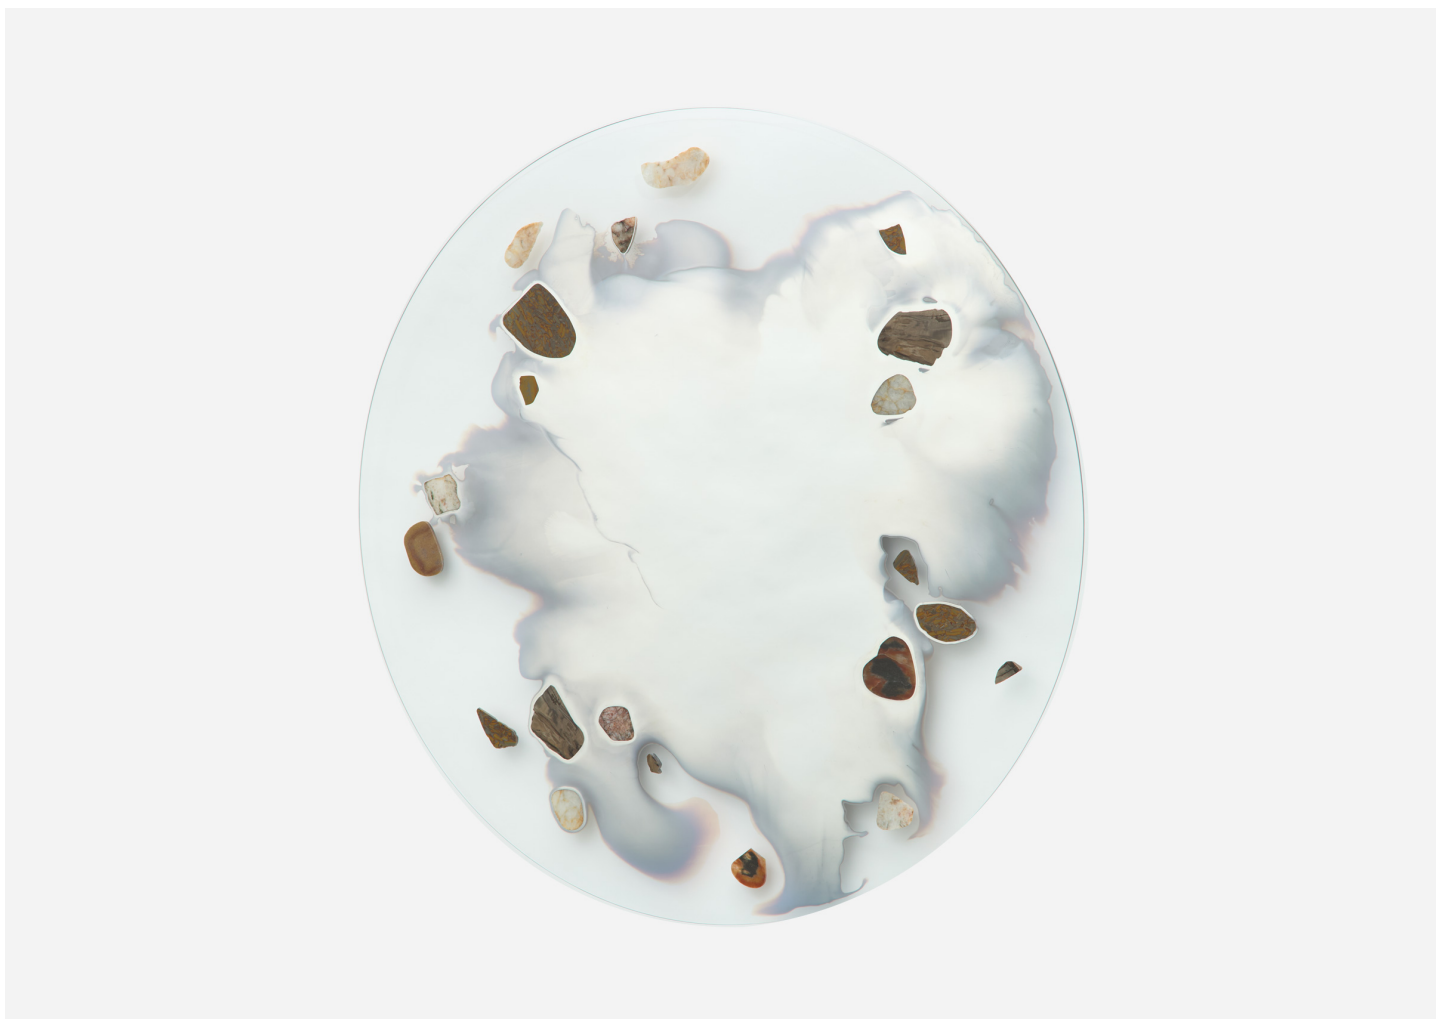

48 GEO TRANSITION MIRROR – NO. 13, 2025

CHEN CHEN & KAI WILLIAMS

DESIGNER

Chen Chen & Kai Williams

ORIGIN

United States

PRODUCTION

One of a Kind

DATE

2025

MATERIALS

Various Stones, Glass & Steel.

DIMENSIONS

Dia. 48"

CARE

Avoid using solvents to clean the back of the mirror and be cautious while dusting to prevent scratching.