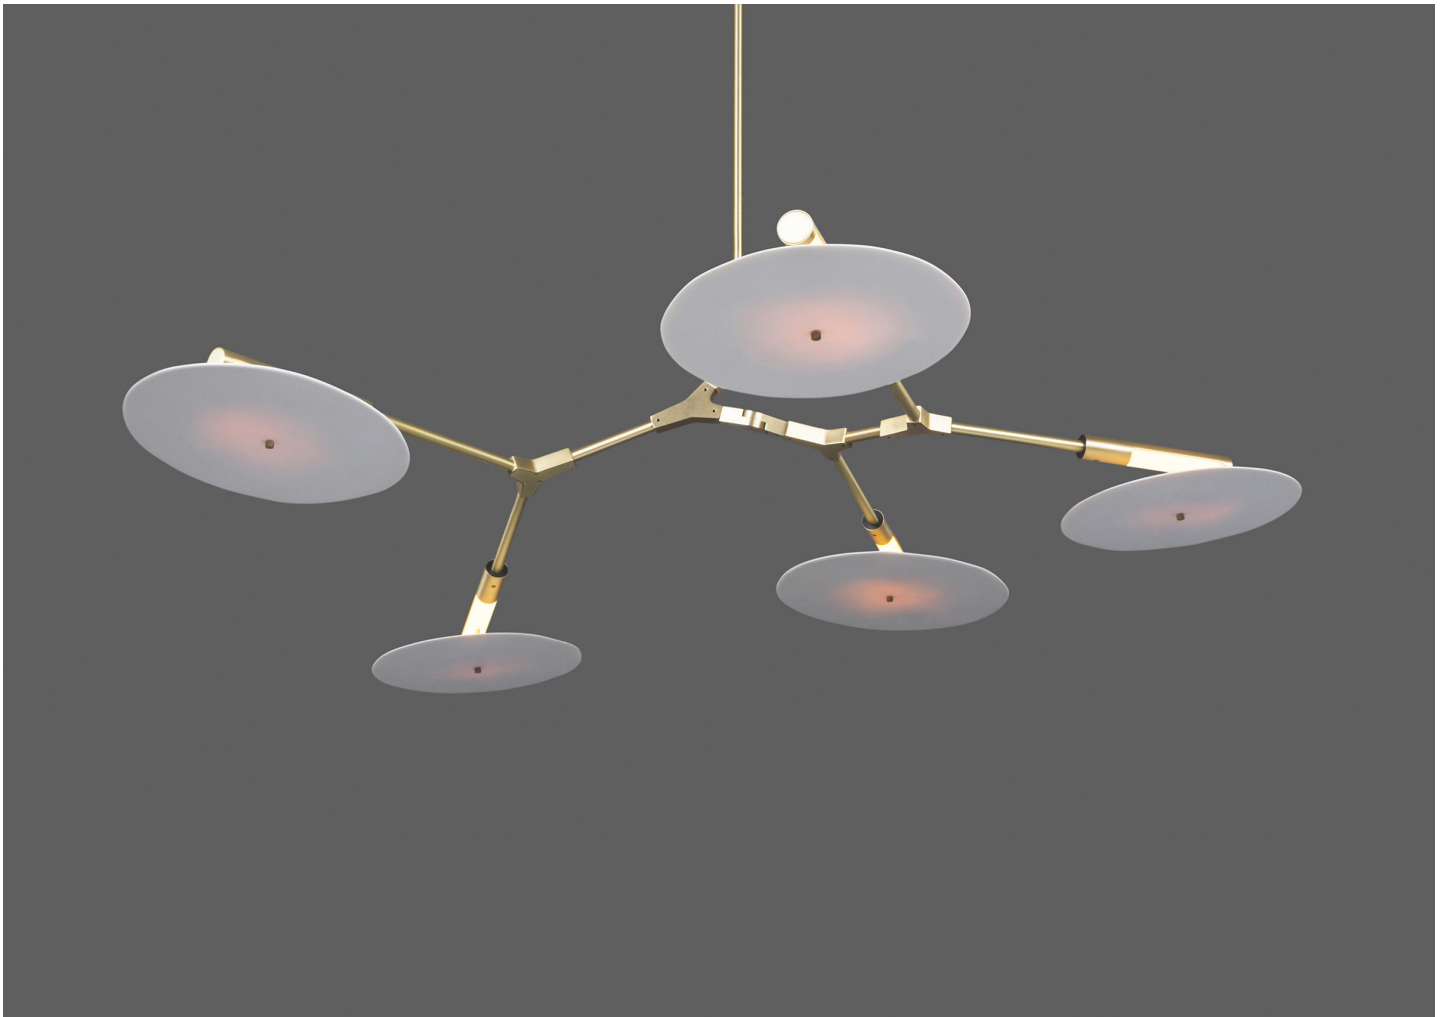

# 5-LIGHT BRANCHING DISC BD.05.06

LINDSEY ADELMAN FOR LINDSEY ADELMAN STUDIO

DESIGNER  
Lindsey Adelman

MANUFACTURER  
Lindsey Adelman Studio

ORIGIN  
United States

PRODUCTION  
Made to Order

WEIGHT  
15 lbs.

CERTIFICATIONS  
UL, cUL

DISCLAIMER  
Bulbs included.

MATERIALS  
Machined Brass, Porcelain.

DIMENSIONS  
Canopy: Dia. 5" x H 1.5"  
Fixture: W 42" x D 40" x H 11"  
Discs: Dia. 10" - 11"  
Overall Height: Min: 14", Max: 84.5"

ILLUMINATION  
24V, 2W, 2700K - Integrated Dimmable LED.

SUSPENSION  
Includes a 36" or 72" site adjustable stem. Longer lengths are available upon request, please inquire directly.