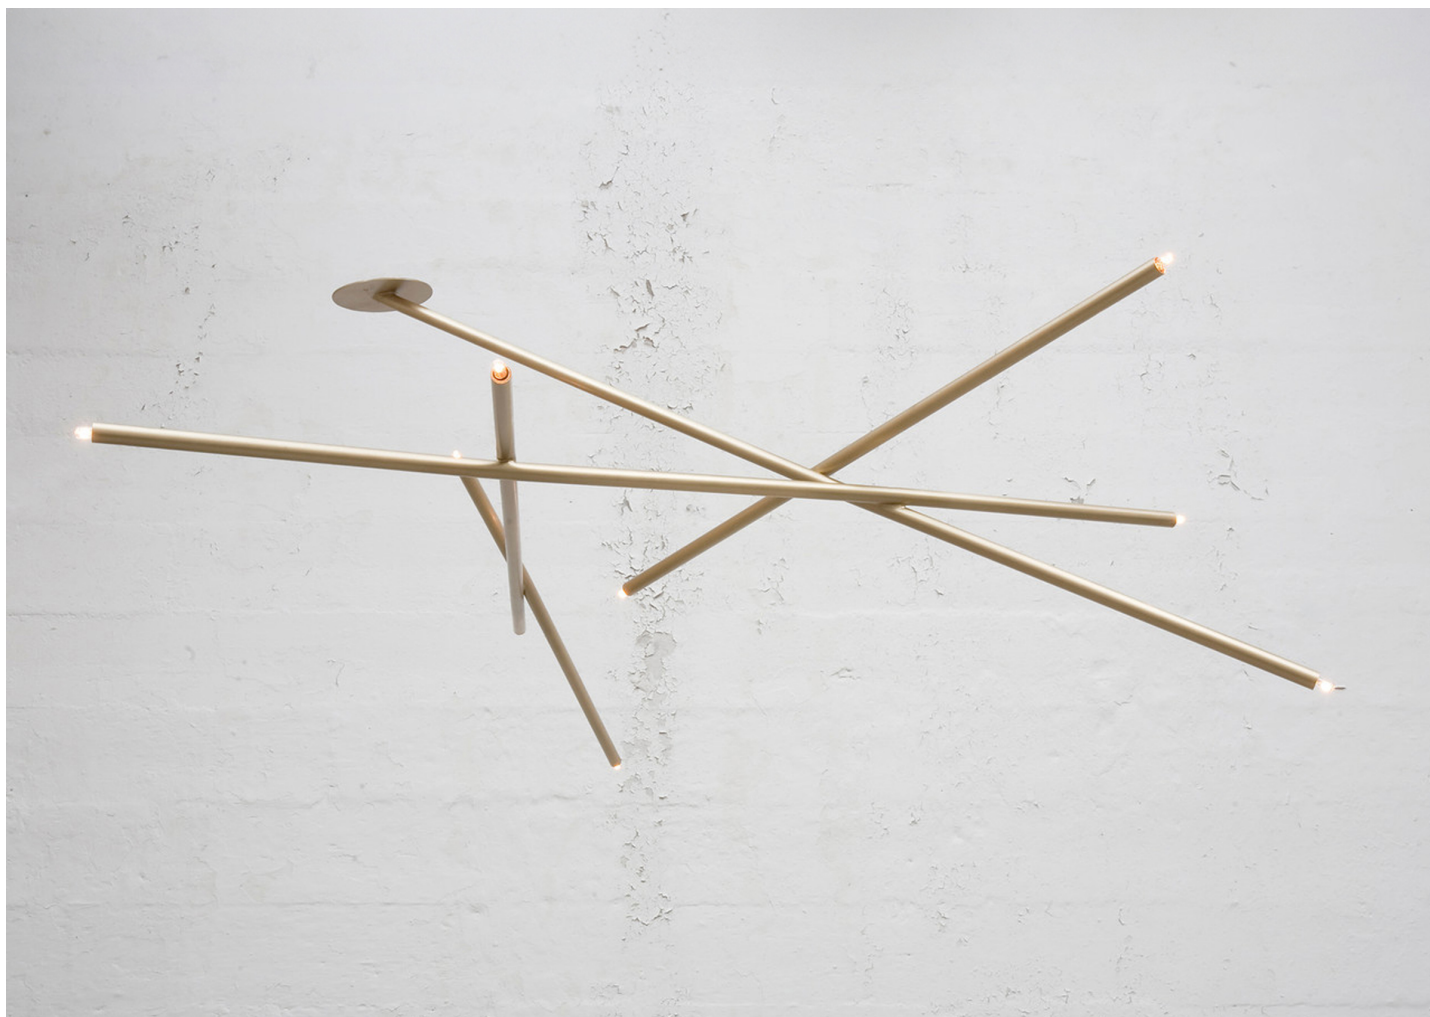

5 STICK HORIZONTAL CHANDELIER

CAMERON CROCKFORD

DESIGNER

Cameron Crockford

PRODUCTION

Made to Order

CERTIFICATIONS

UL.

DISCLAIMER

Intended as light sculpture rather than primary lighting, the effect of the pick up fixtures is ambient. Depending on conditions and/or design intent, supplementary lighting may be necessary.

MATERIALS

Brushed Brass, Burnished Brass, Antique Brass, Bronze, Blackened Brass, or Stainless Steel.

DIMENSIONS

Canopy: L 6" x H .25"

Fixture: L 56" x W 56" x H 33"

Overall Height: 33"

ILLUMINATION

Bulbs: (9) 130V 6 watt T4 indicator bulbs.