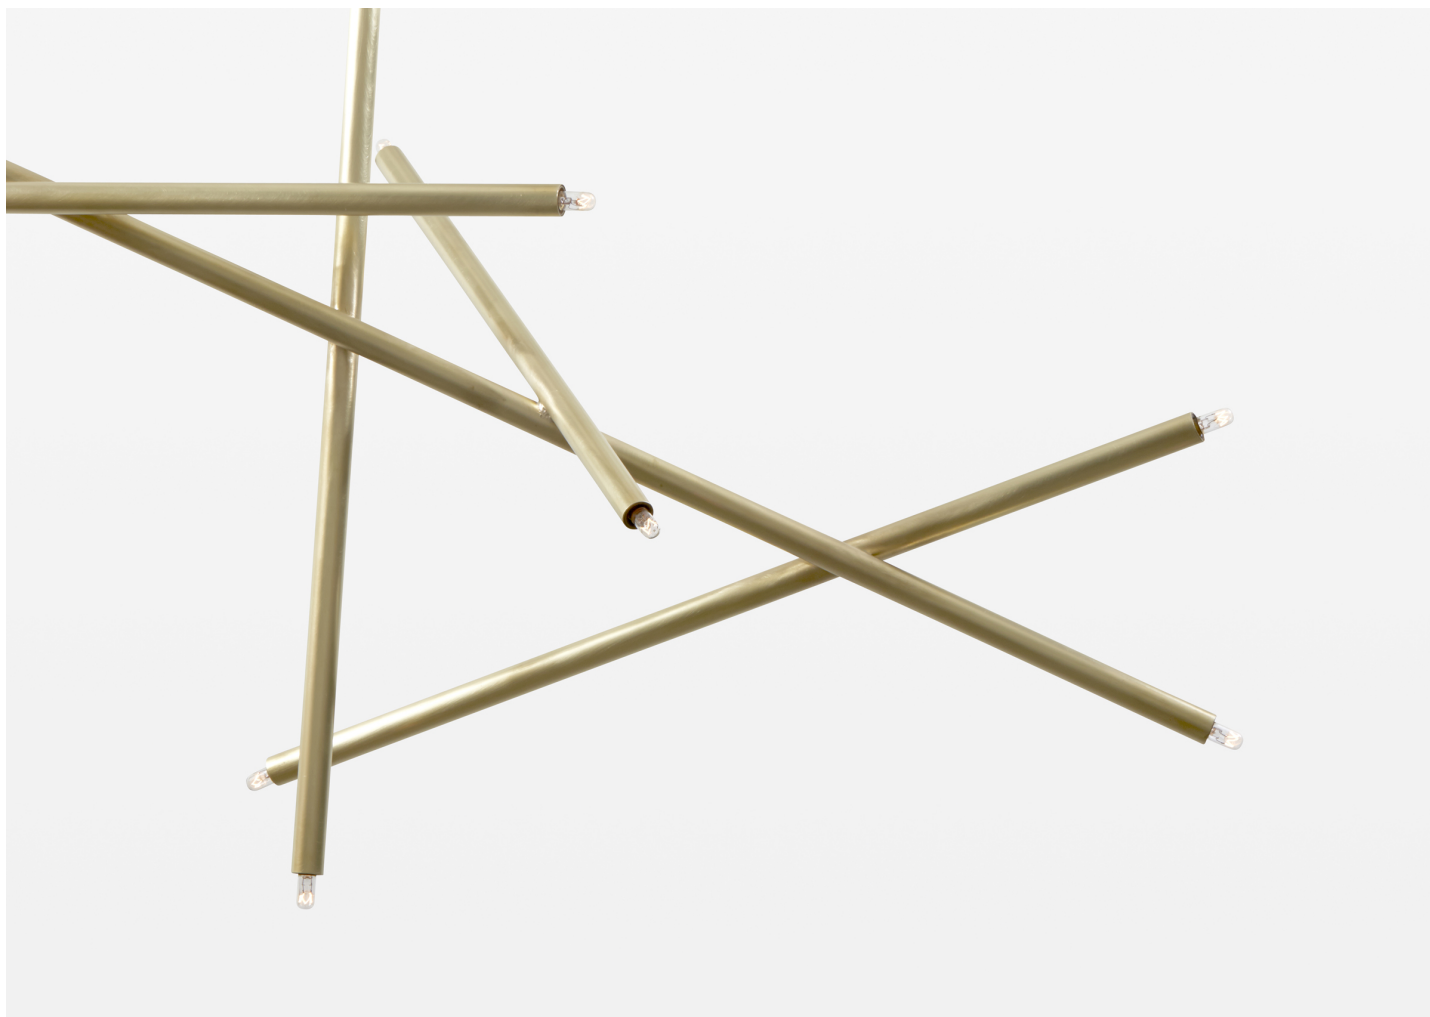

# 5 STICK VERTICAL CHANDELIER

CAMERON CROCKFORD

## DESIGNER

Cameron Crockford

## DIMENSIONS

Canopy: L 6" x H .25"

Fixture: L 47" x W 22" x H 36"

Overall Height: 36"