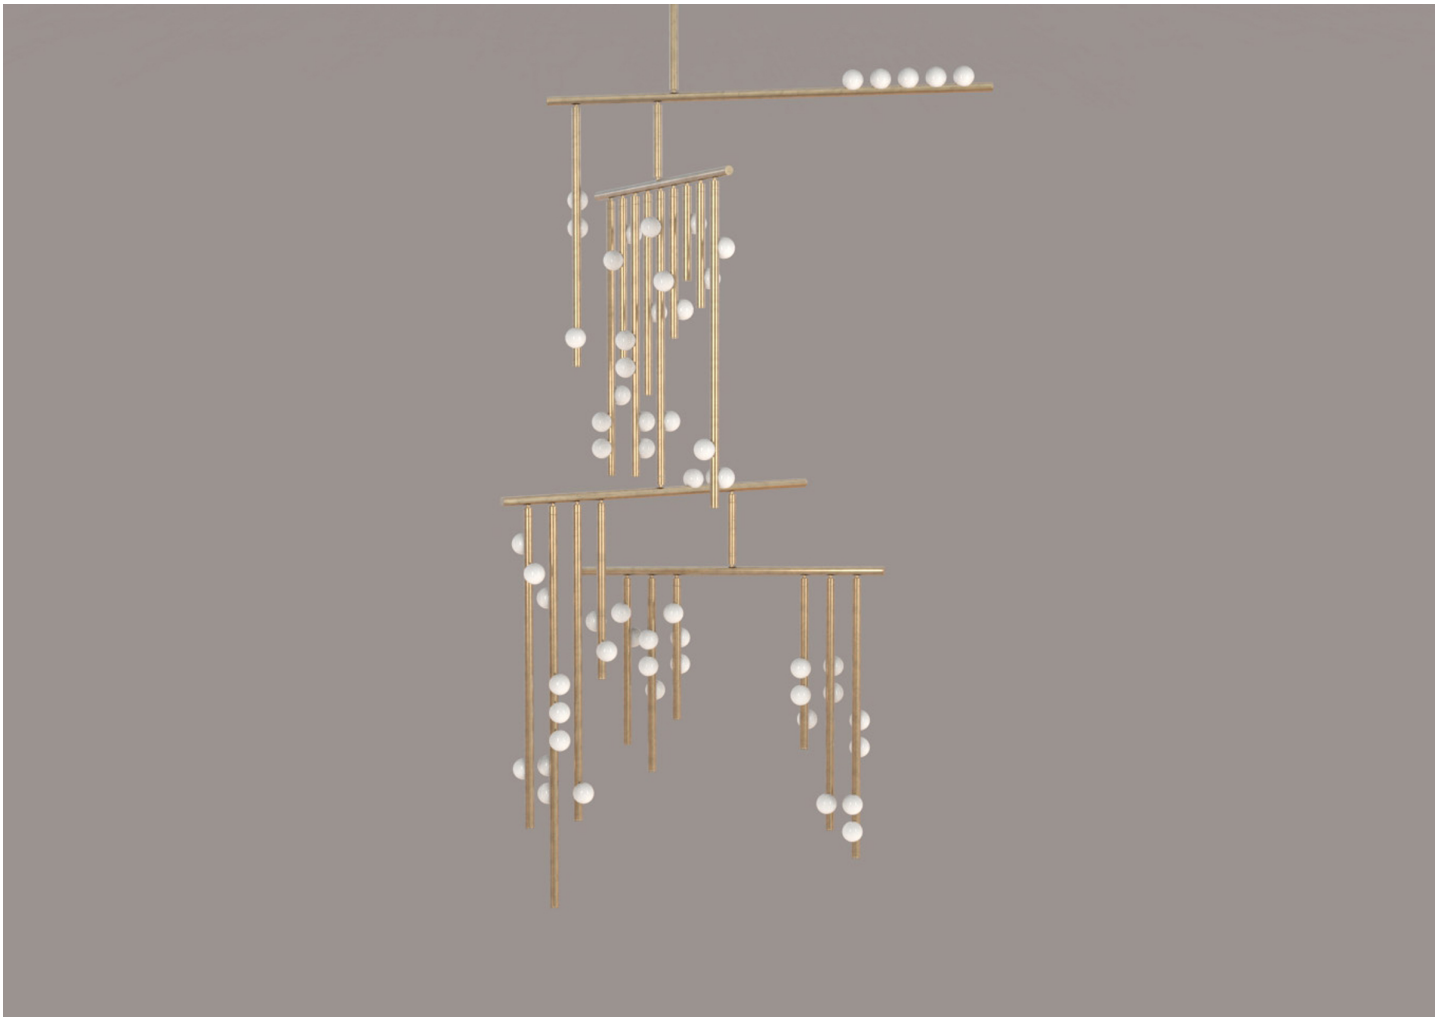

# 59-BULB DROP SYSTEM DS.59.01

LINDSEY ADELMAN FOR LINDSEY ADELMAN STUDIO

DESIGNER  
Lindsey Adelman

MANUFACTURER  
Lindsey Adelman Studio

ORIGIN  
United States

PRODUCTION  
Made to Order

DATE  
2018

WEIGHT  
118 lbs.

CERTIFICATIONS  
UL, cUL

DISCLAIMER  
Dimensions are approximate and may vary slightly due to the hand-blown nature of the glass.

MATERIALS  
Machined Brass, Glass.

DIMENSIONS  
Canopy: Dia. 5" x H 3"  
Fixture: W 47" x D 33" x H 91"  
Globes: Dia. 2.25"  
Overall Height: Min 108", Max 168"

ILLUMINATION  
G4, 12V, 1.2W, 2700K - Dimmable LED.

SUSPENSION  
A standard 12" site adjustable stem comes included with purchase. Longer stem lengths are available at an additional cost, creating a minimum overall drop between 108" and a maximum of 168".