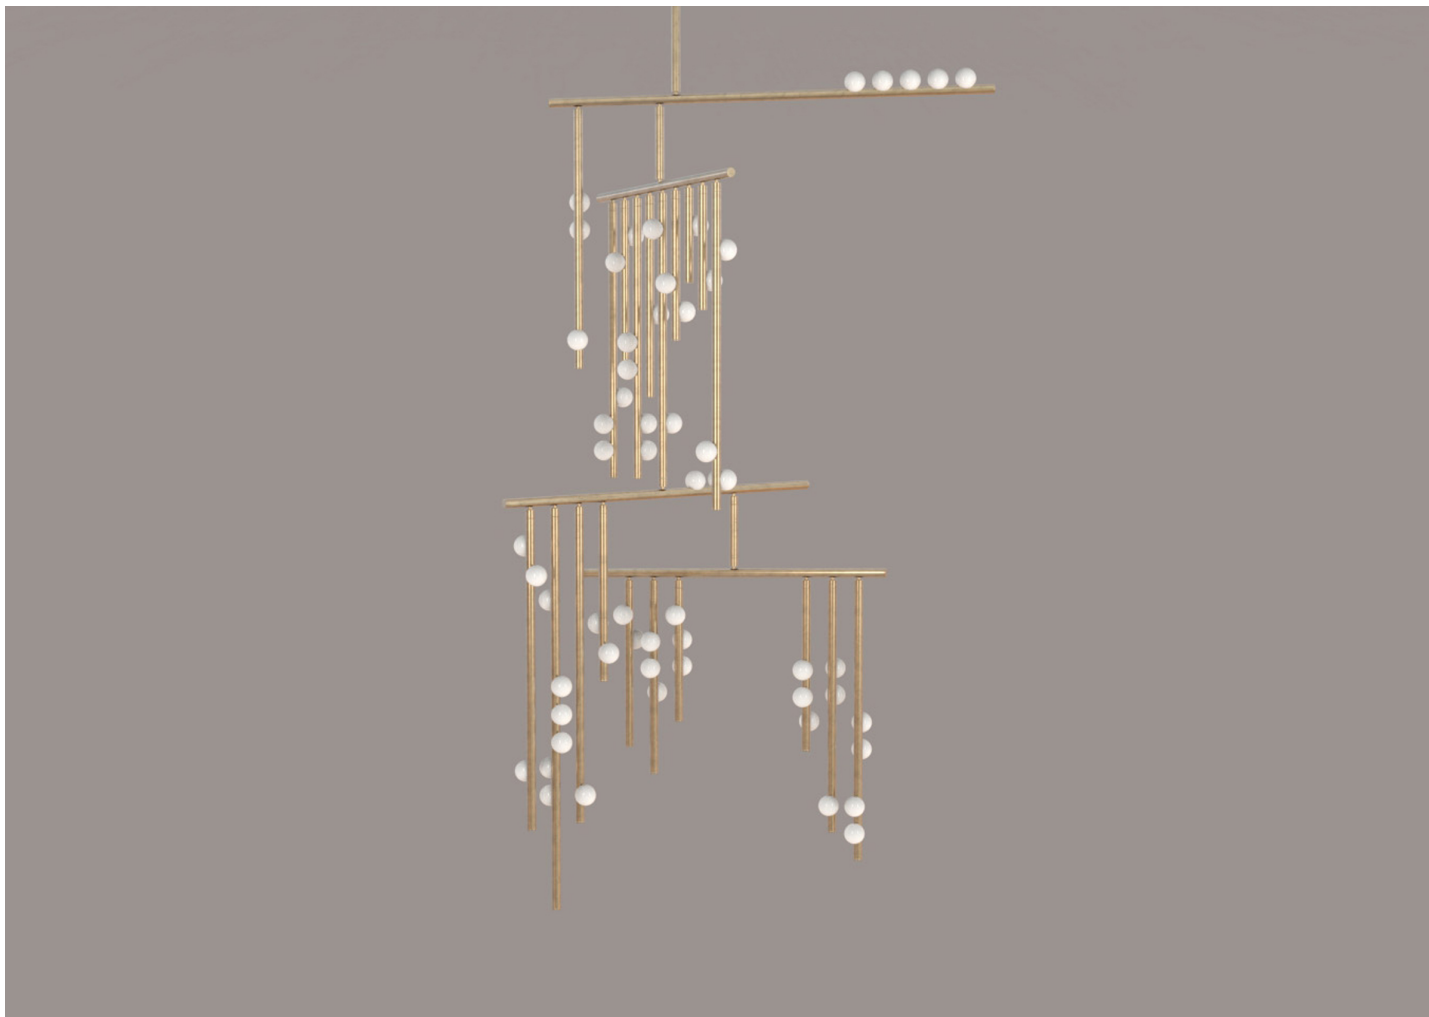

59-BULB DROP SYSTEM DS.59.01

LINDSEY ADELMAN FOR LINDSEY ADELMAN STUDIO

DESIGNER
Lindsey Adelman

MANUFACTURER
Lindsey Adelman Studio

ORIGIN
United States

PRODUCTION
Made to Order

DATE
2018

WEIGHT
118 lbs.

CERTIFICATIONS
UL, cUL

DISCLAIMER

Dimensions are approximate and may vary slightly. Due to the Hand-Blown nature of the Glass, there may be slight variations in size.

MATERIALS

Machined Brass, Glass.

DIMENSIONS

Canopy: Dia. 5" x H 3"

Fixture: L 47" x W 33" x H 91"

Globes: Dia. 2.25"

Overall Height: Min: 110", Max: 170"

ILLUMINATION

G4, 12V, 1.2W, 2700K - Dimmable LED.

SUSPENSION

A standard 12" site adjustable stem comes included with purchase. Longer stem lengths are available at an additional cost, (creating a minimum overall drop between 110" and a maximum of 170".)