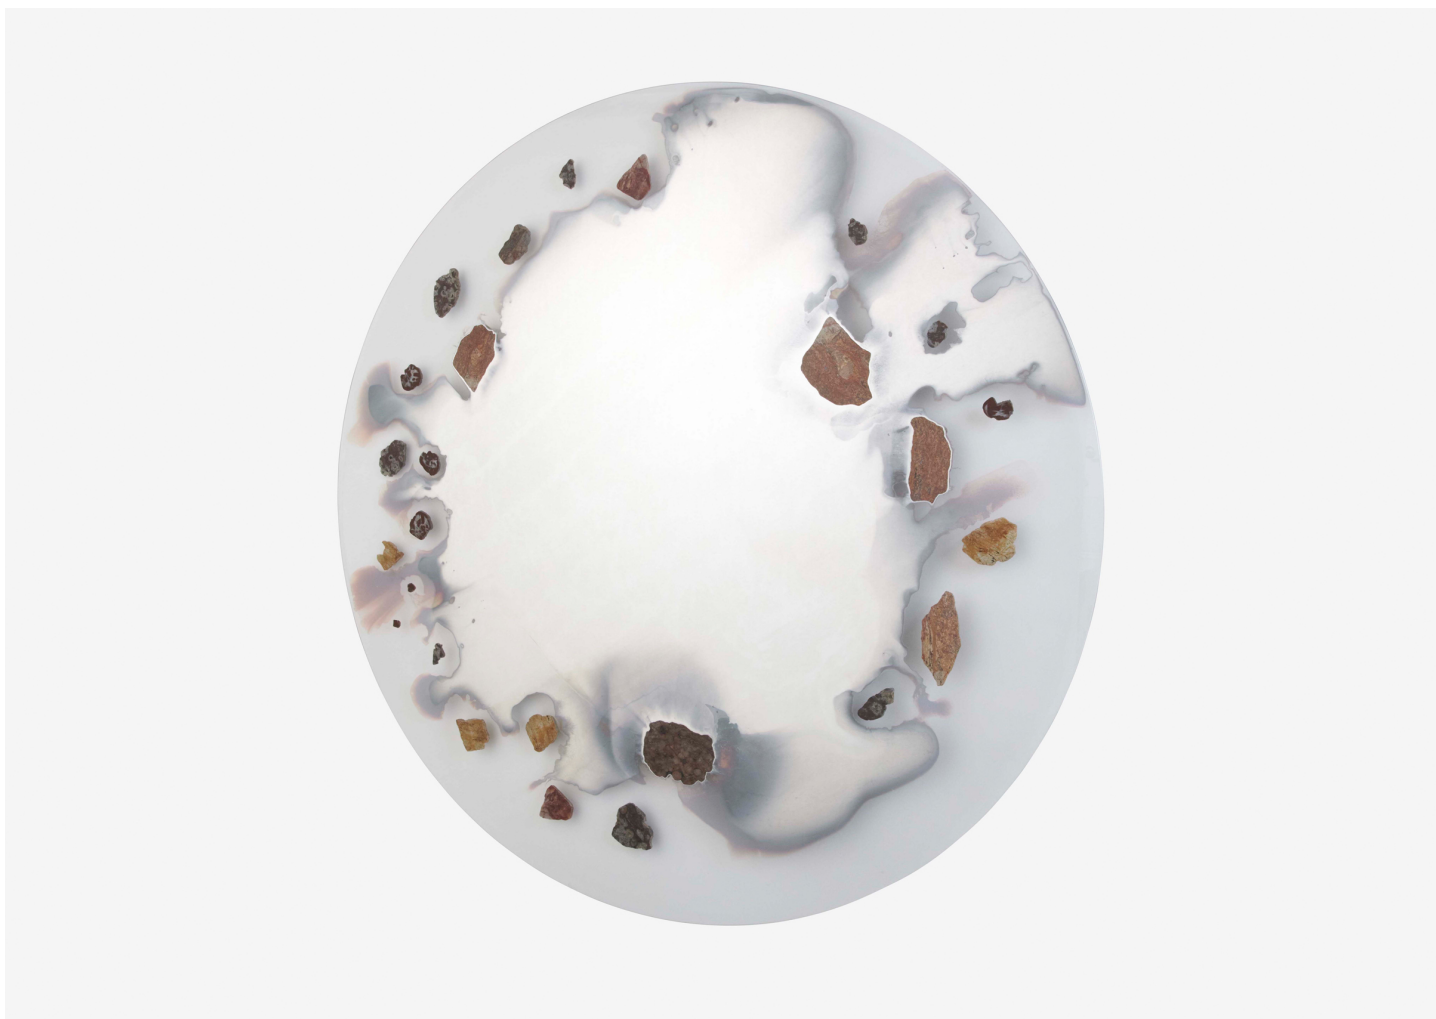

# 60" GEO TRANSITION MIRROR – NO. 1, 2022

CHEN CHEN & KAI WILLIAMS

DESIGNER  
Chen Chen & Kai Williams

ORIGIN  
United States

PRODUCTION  
One of a Kind

DATE  
2022

MATERIALS  
Various stones, glass, steel.

DIMENSIONS  
Dia. 60"

CARE  
No solvents should be used to clean the back side of the mirror. Dusting should be done gently as the lacquer can be scratched and be visible from the front.