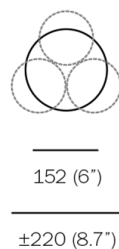

73.3 STANDARD

BOCCI

MANUFACTURER

Bocci

ORIGIN

Canada

PRODUCTION

Made to Order

WEIGHT

18 lbs

DISCLAIMER

Unless otherwise noted when ordering, all chandeliers will be outfitted to be xenon compatible.

MATERIALS

Blown glass, braided metal coaxial cable, electrical components and brushed nickel or white canopy.

DIMENSIONS

Standard size pendant: 10.5" - 12"

Oversized pendant: 15.75"

CUSTOMIZABLE

Custom options upon request.

ILLUMINATION

LED

SUSPENSION

Standard suspension is adjustable up to 10' and up to 100' custom.

CANOPY

Dia 8" x H 1.3"