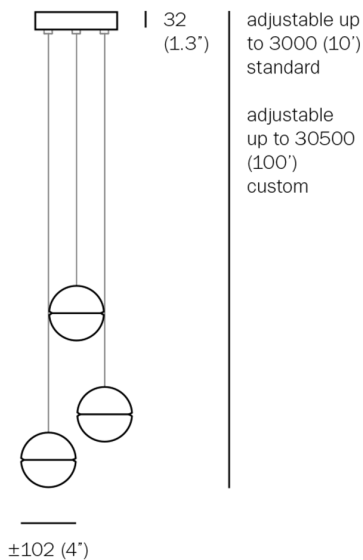

73.3 STANDARD

BOCCI

MANUFACTURER

Bocci

ORIGIN

Canada

PRODUCTION

Made to Order

WEIGHT

18 lbs

DISCLAIMER

Unless otherwise noted when ordering, all chandeliers will be outfitted to be xenon compatible.

MATERIALS

Blown glass, braided metal coaxial cable, electrical components and brushed nickel or white canopy.

DIMENSIONS

Standard size pendant: 10.5" - 12"

Oversized pendant: 15.75"

CUSTOMIZABLE

Custom options upon request.

ILLUMINATION

LED

SUSPENSION

Standard suspension is adjustable up to 10' and up to 100' custom.

CANOPY

Dia 8" x H 1.3"